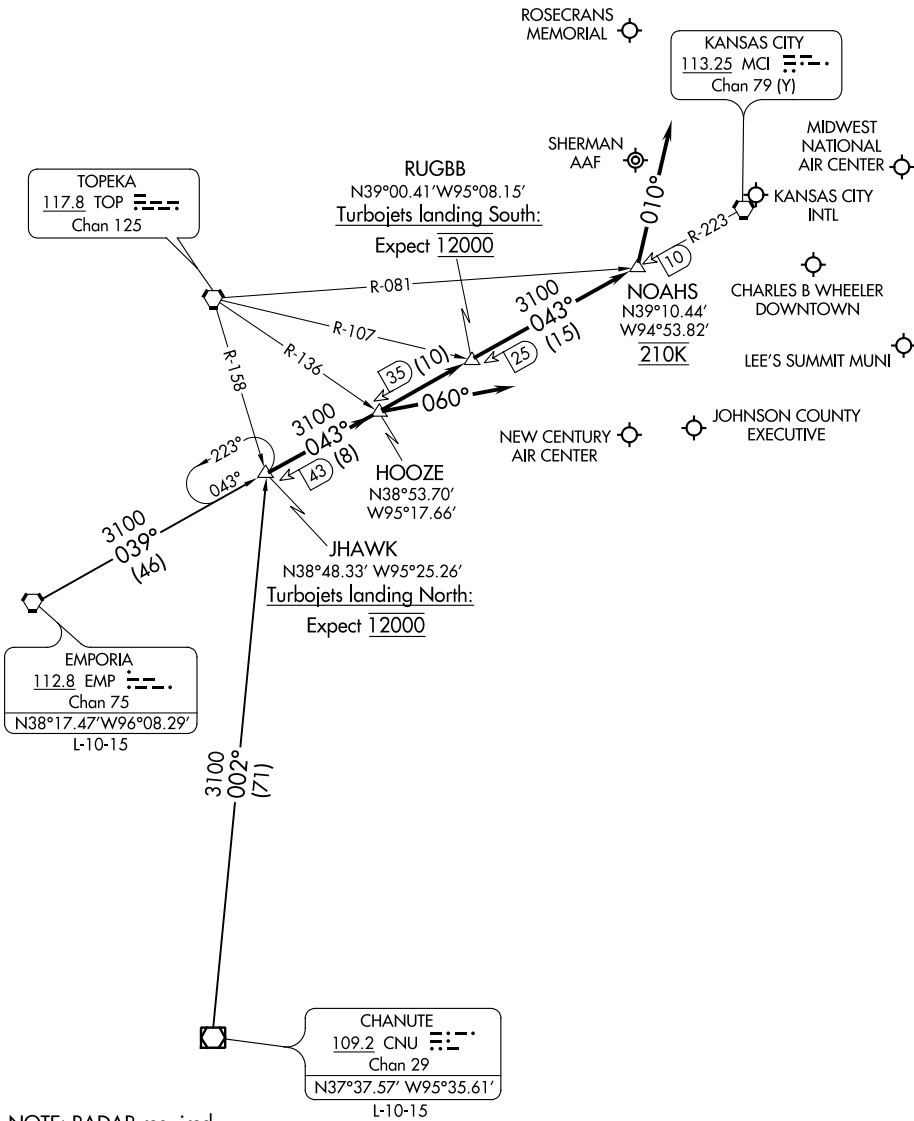

JHAWK SIX ARRIVAL

AL-780 (FAA)

KANSAS CITY, MISSOURI

MCI D-ATIS
 128.375
 KANSAS CITY APP CON
 120.95 318.1

NC-3, 05 NOV 2020 to 03 DEC 2020

NC-3, 05 NOV 2020 to 03 DEC 2020

NOTE: RADAR required.

NOTE: Chart not to scale.

(NARRATIVE ON FOLLOWING PAGE)