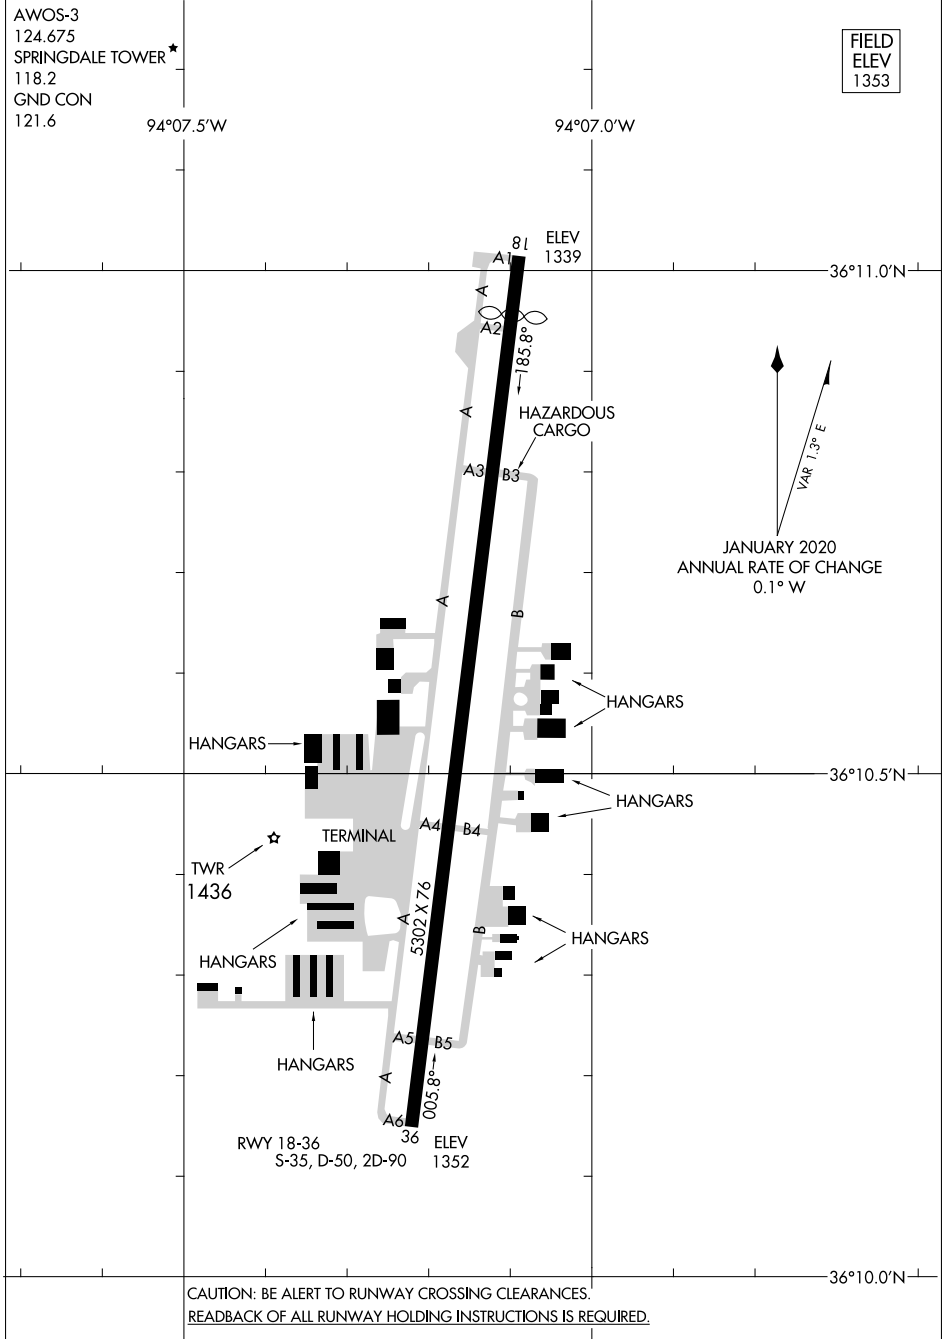

AIRPORT DIAGRAM

AL-5165 (FAA)

SPRINGDALE MUNI (ASG)
SPRINGDALE, ARKANSAS

SC-1, 05 NOV 2020 to 03 DEC 2020

SC-1, 05 NOV 2020 to 03 DEC 2020

AIRPORT DIAGRAM

SPRINGDALE, ARKANSAS
SPRINGDALE MUNI (ASG)