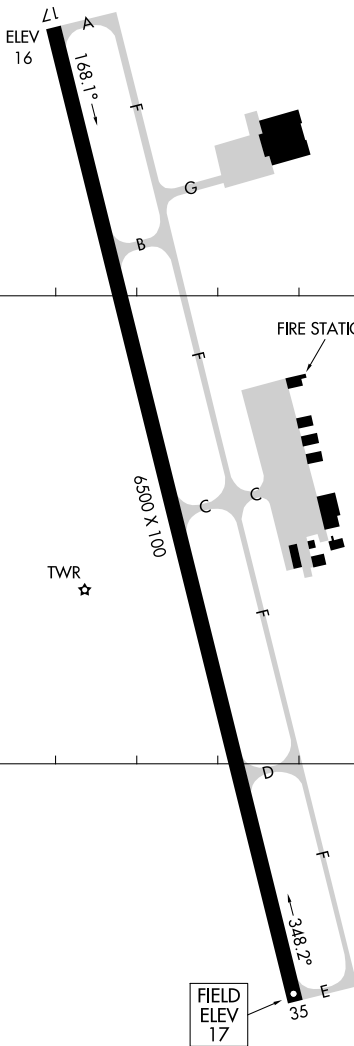

# AIRPORT DIAGRAM

AL-5404 (FAA)

TRENT LOTT INTL (PQL)  
PASCAGOULA, MISSISSIPPI

ATIS  
 135.175  
 TRENT LOTT TOWER ★  
 118.575  
 GND CON  
 121.725  
 CLNC DEL  
 121.725

30°28.0'N

30°27.5'N

RWY 17-35  
D-60

CAUTION: BE ALERT TO RUNWAY CROSSING CLEARANCES.  
 READBACK OF ALL RUNWAY HOLDING INSTRUCTIONS IS REQUIRED.

88°32.0'W

88°31.5'W

# AIRPORT DIAGRAM

PASCAGOULA, MISSISSIPPI  
TRENT LOTT INTL (PQL)

SC-4, 05 NOV 2020 to 03 DEC 2020

SC-4, 05 NOV 2020 to 03 DEC 2020