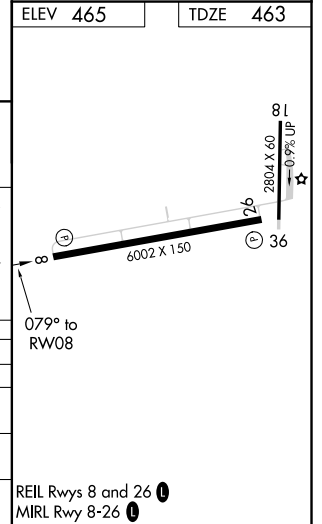

WAAS CH 97717 W08A	APP CRS 079°	Rwy Idg TDZE Apt Elev	6002 463 465
--	------------------------	-----------------------------	---

RNAV (GPS) RWY 8

BATESVILLE RGNL (BVX)

RNP APCH.		<p>⚠</p> <p>Circling NA N of Rwy 8-26. For uncompensated Baro-VNAV systems, LNAV/VNAV NA below -15°C or above 54°C.</p>	<p>MISSED APPROACH: Climb to 3000 direct NAPIC and hold</p>
AWOS-3PT 126.375	MEMPHIS CENTER 126.85 281.55		

CATEGORY	A	B	C	D
LPV DA	713-1 250 (300-1)			
LNAV/VNAV DA	802-1¼ 339 (400-1¼)			
LNAV MDA	940-1	477 (500-1)	940-1½ 477 (500-1½)	940-1½ 477 (500-1½)
CIRCLING	980-1	515 (600-1)	980-1½ 515 (600-1½)	1040-2 575 (600-2)