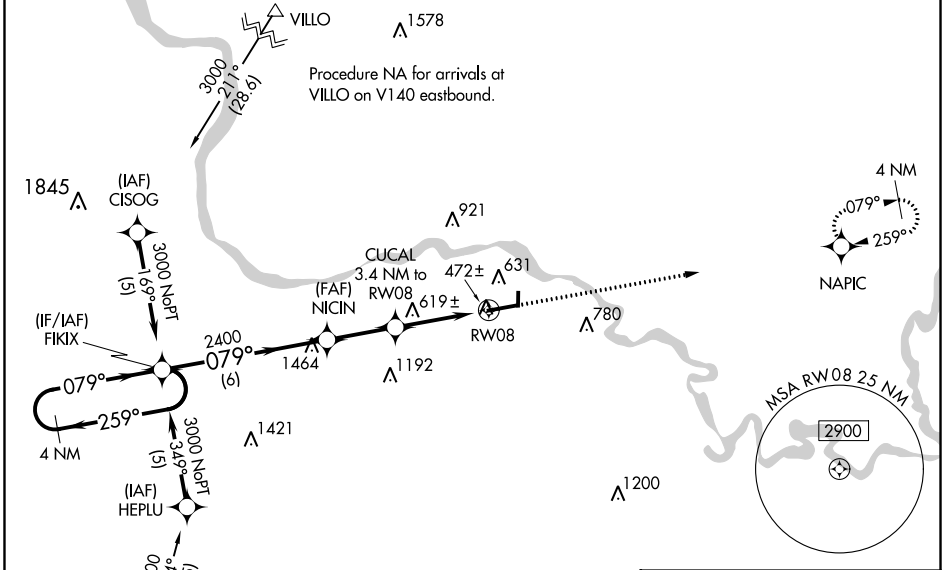

WAAS CH 97717 W08A	APP CRS 079°	Rwy Idg TDZE Apt Elev	6002 463 465
--	------------------------	-----------------------------	---

RNAV (GPS) RWY 8

BATESVILLE RGNL (BVX)

RNP APCH.		<p>⚠</p> <p>Circling NA N of Rwy 8-26. For uncompensated Baro-VNAV systems, LNAV/VNAV NA below -15°C or above 54°C.</p>	<p>MISSED APPROACH: Climb to 3000 direct NAPIC and hold</p>
AWOS-3PT 126.375	MEMPHIS CENTER 126.85 281.55		

CATEGORY	A	B	C	D
LPV DA	713-1 250 (300-1)			
LNAV/VNAV DA	802-1¼ 339 (400-1¼)			
LNAV MDA	940-1	477 (500-1)	940-1½ 477 (500-1½)	940-1½ 477 (500-1½)
CIRCLING	980-1	515 (600-1)	980-1½ 515 (600-1½)	1040-2 575 (600-2)

SC-1, 05 NOV 2020 to 03 DEC 2020

SC-1, 05 NOV 2020 to 03 DEC 2020