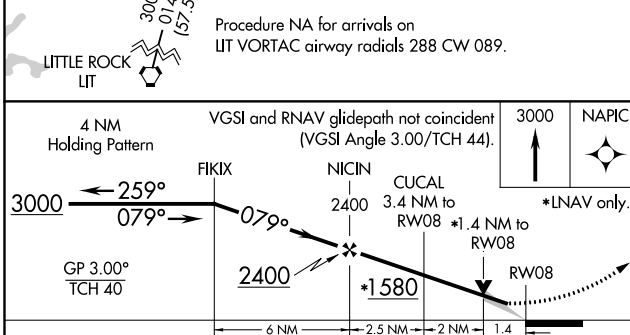

WAAS CH 97717 W08A	APP CRS 079°	Rwy Idg TDZE Apt Elev	6002 463 465
--	------------------------	-----------------------------	---

RNAV (GPS) RWY 8

BATESVILLE RGNL (BVX)

RNP APCH.		<p>⚠</p> <p>Circling NA N of Rwy 8-26. For uncompensated Baro-VNAV systems, LNAV/VNAV NA below -15°C or above 54°C.</p>	<p>MISSED APPROACH: Climb to 3000 direct NAPIC and hold</p>
AWOS-3PT 126.375	MEMPHIS CENTER 126.85 281.55		

CATEGORY	A	B	C	D
LPV DA	713-1 250 (300-1)			
LNAV/VNAV DA	802-1¼ 339 (400-1¼)			
LNAV MDA	940-1	477 (500-1)	940-1½ 477 (500-1½)	940-1½ 477 (500-1½)
CIRCLING	980-1	515 (600-1)	980-1½ 515 (600-1½)	1040-2 575 (600-2)