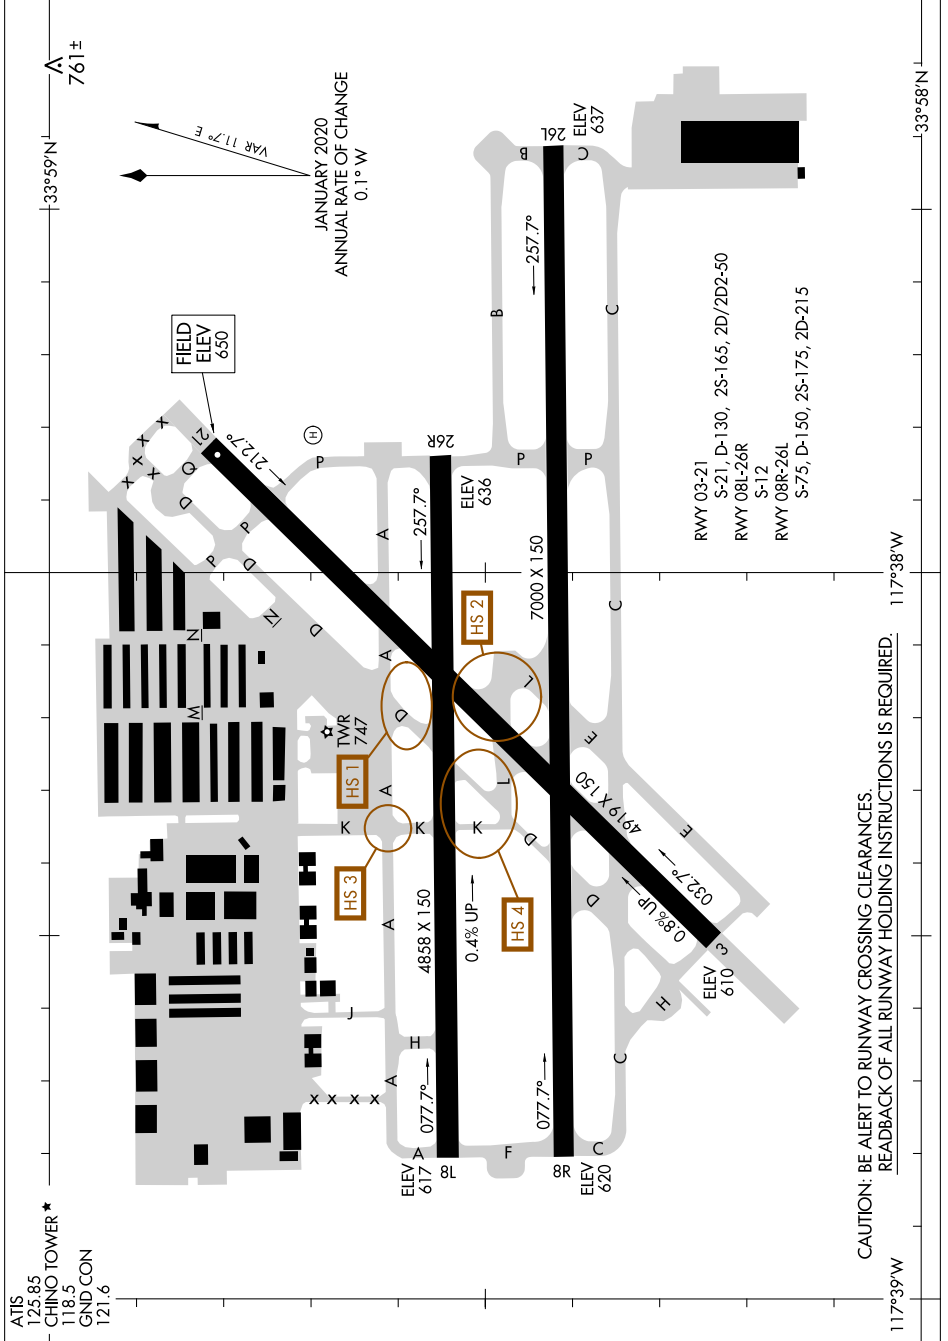

AIRPORT DIAGRAM

AL-5599 (FAA)

CHINO (CNO)
CHINO, CALIFORNIA

SW-3, 05 NOV 2020 to 03 DEC 2020

SW-3, 05 NOV 2020 to 03 DEC 2020

AIRPORT DIAGRAM

CHINO, CALIFORNIA
CHINO (CNO)