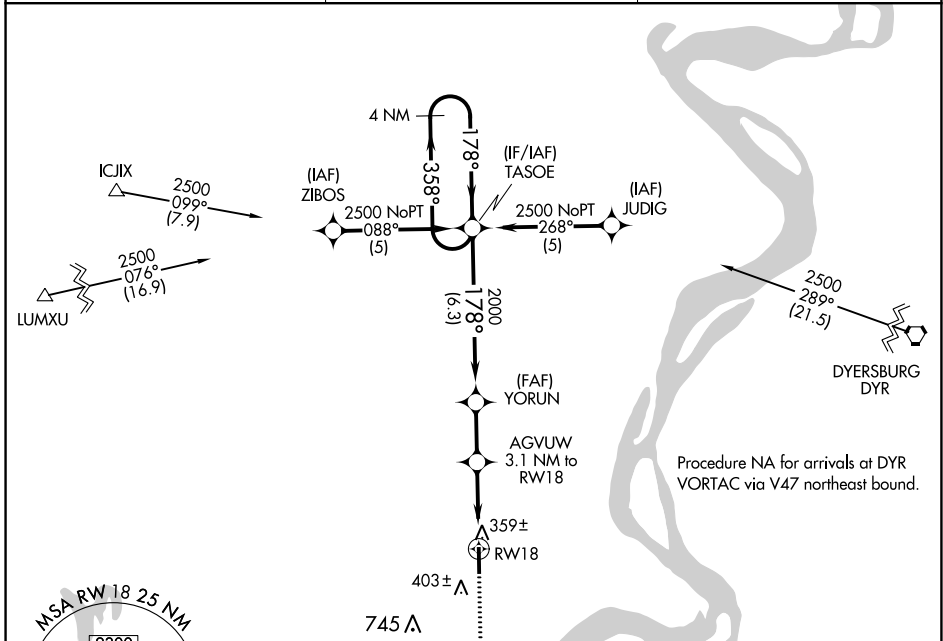

APP CRS	Rwy Idg	4999
178°	TDZE	255
	Apt Elev	255

RNAV (GPS) RWY 18

BLYTHEVILLE MUNI (HKA)

▼ DME/DME RNP-0.3 NA. When local altimeter setting not received, use Dyersburg altimeter setting and increase all MDAs 60 feet. VDP NA when using Dyersburg altimeter setting.

▲ MISSED APPROACH: Climb to 2500 direct JIMIN and hold.

ASOS 135.025	MEMPHIS CENTER 134.65 316.15	UNICOM 123.05 (CTAF) 0
------------------------	--	----------------------------------

ELEV 255	TDZE 255
----------	----------

CATEGORY	A	B	C	D
LNAV MDA	620-1	365 (400-1)		NA
CIRCLING	760-1 505 (600-1)	780-1 525 (600-1)		NA

MIRL Rwy 18-36 0

SC-1, 05 NOV 2020 to 03 DEC 2020

SC-1, 05 NOV 2020 to 03 DEC 2020