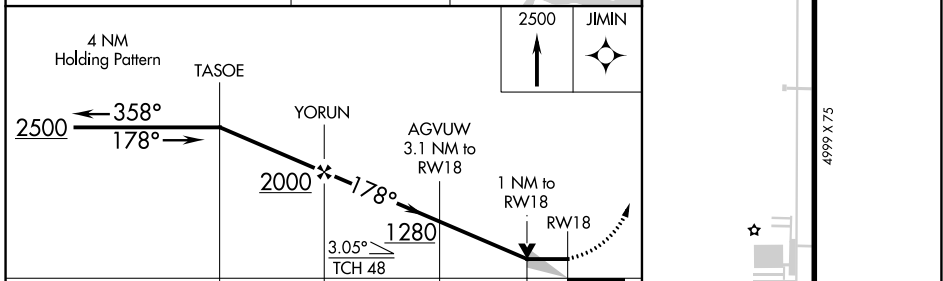

APP CRS	Rwy Idg	4999
178°	TDZE	255
	Apt Elev	255

RNAV (GPS) RWY 18

BLYTHEVILLE MUNI (HKA)

▼ DME/DME RNP-0.3 NA. When local altimeter setting not received, use Dyersburg altimeter setting and increase all MDAs 60 feet. VDP NA when using Dyersburg altimeter setting.

▲ MISSED APPROACH: Climb to 2500 direct JIMIN and hold.

ASOS 135.025	MEMPHIS CENTER 134.65 316.15	UNICOM 123.05 (CTAF) 0
------------------------	--	----------------------------------

ELEV 255	TDZE 255
----------	----------