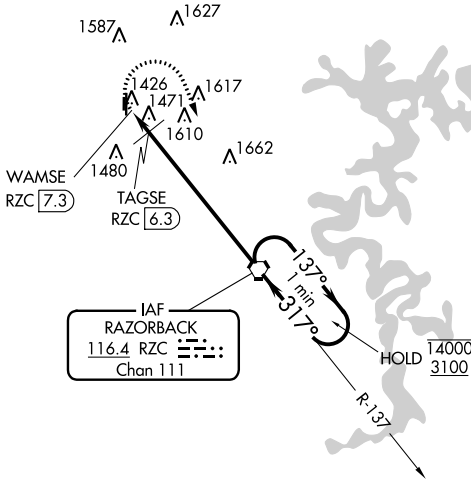

VORTAC RZC 116.4 Chan 111	APP CRS 317°	Rwy Idg TDZE Apt Elev 1298	N/A N/A 1298
---	------------------------	---	---

VOR-A

BENTONVILLE MUNI/LOUISE M THADEN FIELD (VBT)

MISSED APPROACH: Climbing right turn to 3100 direct RZC VORTAC and hold.

AWOS-3PT 134.975	RAZORBACK APP CON★ 121.0 (WEST) 244.575	CLNC DEL 121.05 263.125	UNICOM 122.8 (CTAF) 0
----------------------------	---	-----------------------------------	---------------------------------

ELEV 1298

317° 7.3 NM from FAF

CATEGORY	A	B	C	D
CIRCLING	1960-1 662 (700-1)		1960-1¾ 662 (700-1¾)	1960-2 662 (700-2)
TAGSE FIX MINIMUMS				
CIRCLING	1780-1 482 (500-1)		1920-1¾ 622 (700-1¾)	1940-2 642 (700-2)