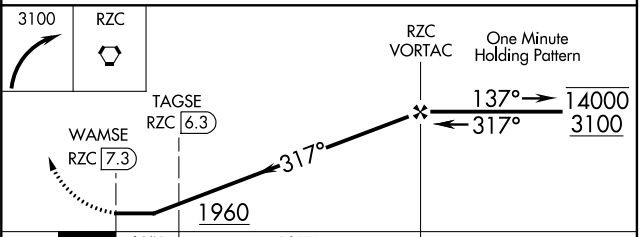

VORTAC RZC 116.4 Chan 111	APP CRS 317°	Rwy Idg TDZE Apt Elev 1298	N/A N/A 1298
---	------------------------	---	---

VOR-A

BENTONVILLE MUNI/LOUISE M THADEN FIELD (VBT)

MISSED APPROACH: Climbing right turn to 3100 direct RZC VORTAC and hold.

AWOS-3PT 134.975	RAZORBACK APP CON★ 121.0 (WEST) 244.575	CLNC DEL 121.05 263.125	UNICOM 122.8 (CTAF) 0
----------------------------	---	-----------------------------------	---------------------------------

ELEV 1298

317° 7.3 NM from FAF

CATEGORY	A	B	C	D
CIRCLING	1960-1 662 (700-1)		1960-1¾ 662 (700-1¾)	1960-2 662 (700-2)
TAGSE FIX MINIMUMS				
CIRCLING	1780-1 482 (500-1)		1920-1¾ 622 (700-1¾)	1940-2 642 (700-2)