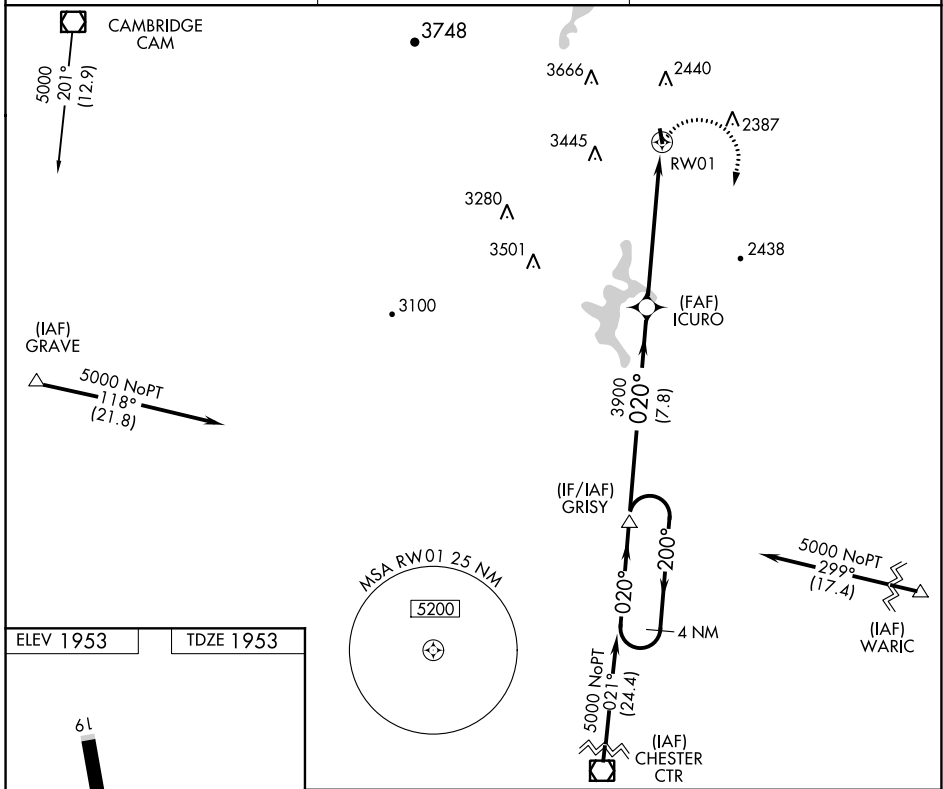

APP CRS	Rwy Idg	2650
020°	TDZE	1953
	Apt Elev	1953

RNAV (GPS) RWY 1

DEERFIELD VALLEY RGNL (4V8)

RNP APCH.

▼ Use Bennington altimeter setting; if not received, use Keene altimeter setting and increase all MDAs 40 feet. Procedure NA at night. Helicopter visibility reduction below 1 SM NA.

▲ MISSED APPROACH: Climbing right turn to 5000 direct GRISY and hold.

LEW ASOS 135.925	BOSTON CENTER 123.75 338.2	UNICOM 122.8 (CTAF)
----------------------------	--------------------------------------	-------------------------------

CATEGORY	A	B	C	D
LNNAV MDA	3140-1¼ 1187 (1200-1¼)	3140-1½ 1187 (1200-1½)	NA	
CIRCLING	3160-1¼ 1207 (1300-1¼)	3400-1½ 1447 (1500-1½)	NA	

NE-1, 05 NOV 2020 to 03 DEC 2020

NE-1, 05 NOV 2020 to 03 DEC 2020