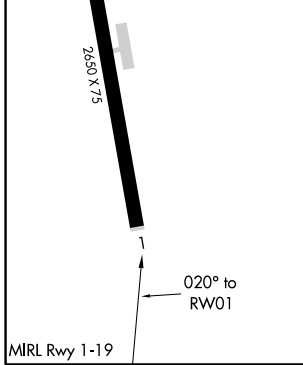

APP CRS	Rwy Idg	2650
020°	TDZE	1953
	Apt Elev	1953

RNAV (GPS) RWY 1

DEERFIELD VALLEY RGNL (4V8)

RNP APCH.

▼ Use Bennington altimeter setting; if not received, use Keene altimeter setting and increase all MDAs 40 feet. Procedure NA at night. Helicopter visibility reduction below 1 SM NA.

▲ MISSED APPROACH: Climbing right turn to 5000 direct GRISY and hold.

LEW ASOS 135.925	BOSTON CENTER 123.75 338.2	UNICOM 122.8 (CTAF)
----------------------------	--------------------------------------	-------------------------------