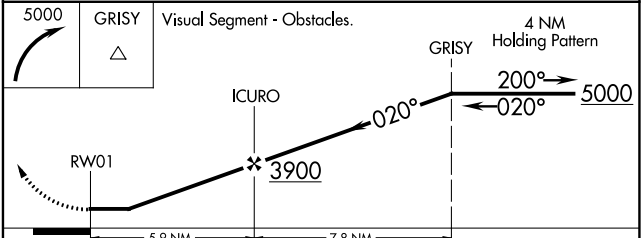

APP CRS	Rwy Idg	2650
020°	TDZE	1953
	Apt Elev	1953

RNAV (GPS) RWY 1

DEERFIELD VALLEY RGNL (4V8)

RNP APCH.

▼ Use Bennington altimeter setting; if not received, use Keene altimeter setting and increase all MDAs 40 feet. Procedure NA at night. Helicopter visibility reduction below 1 SM NA.

▲ MISSED APPROACH: Climbing right turn to 5000 direct GRISY and hold.

LEW ASOS 135.925	BOSTON CENTER 123.75 338.2	UNICOM 122.8 (CTAF)
----------------------------	--------------------------------------	-------------------------------