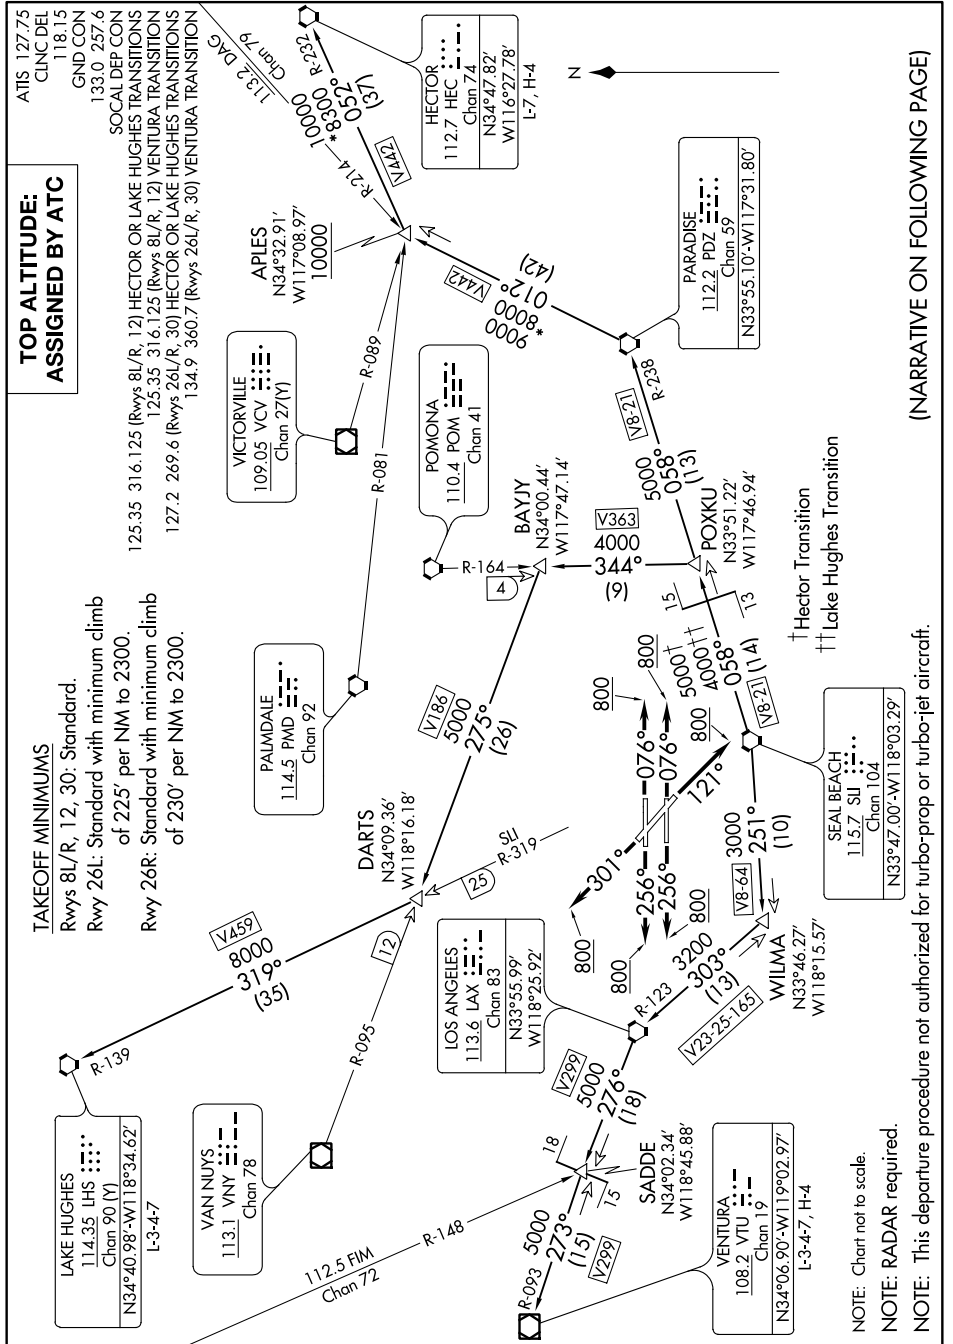

ANAHEIM ONE DEPARTURE

AL-236 (FAA)

LONG BEACH/DAUGHERTY FIELD (LGB)

LONG BEACH, CALIFORNIA

SW-3, 31 DEC 2020 to 28 JAN 2021

(NARRATIVE ON FOLLOWING PAGE)

SW-3, 31 DEC 2020 to 28 JAN 2021

ANAHEIM ONE DEPARTURE

LONG BEACH, CALIFORNIA

LONG BEACH/DAUGHERTY FIELD (LGB)