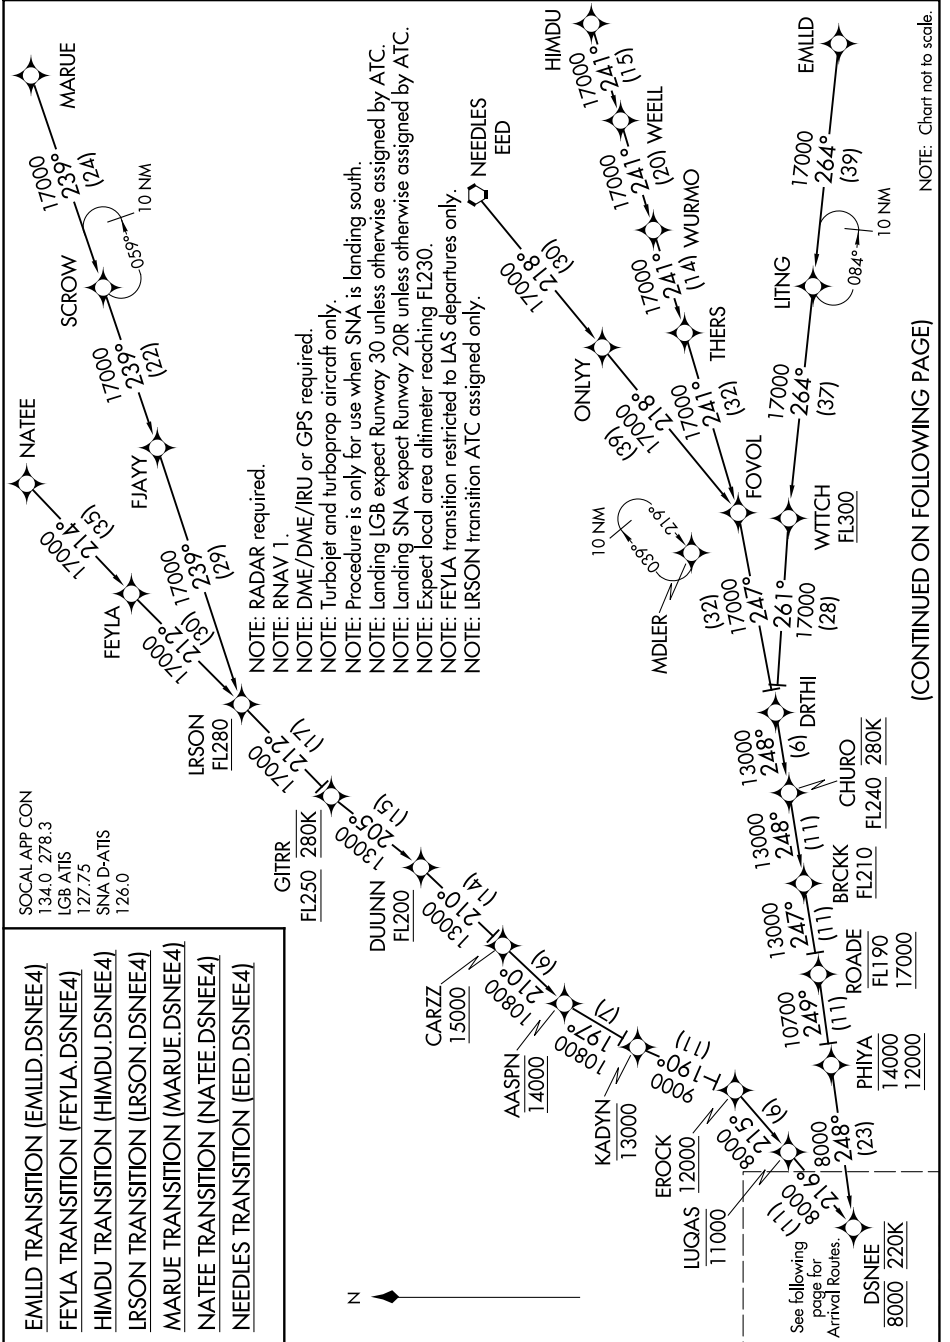

DSNEE FOUR ARRIVAL (RNAV) Transition Routes

LONG BEACH, CALIFORNIA

SW-3, 31 DEC 2020 to 28 JAN 2021

NOTE: Chart not to scale.

(CONTINUED ON FOLLOWING PAGE)

SW-3, 31 DEC 2020 to 28 JAN 2021

DSNEE FOUR ARRIVAL (RNAV) Transition Routes

LONG BEACH, CALIFORNIA