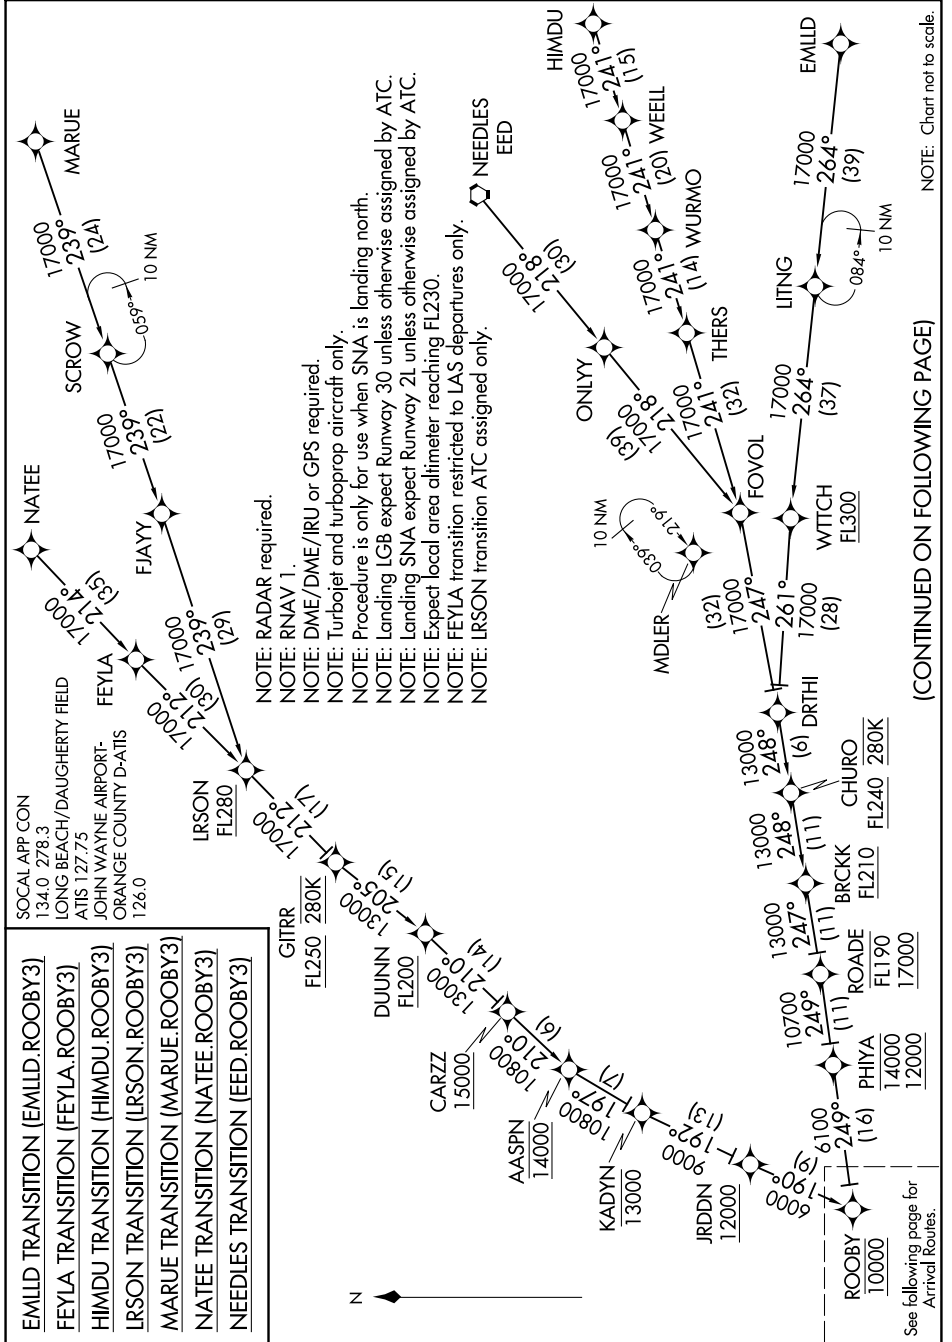

ROOBY THREE ARRIVAL (RNAV) Transition Routes

LONG BEACH, CALIFORNIA

SW-3, 31 DEC 2020 to 28 JAN 2021

(CONTINUED ON FOLLOWING PAGE)

NOTE: Chart not to scale.

SW-3, 31 DEC 2020 to 28 JAN 2021