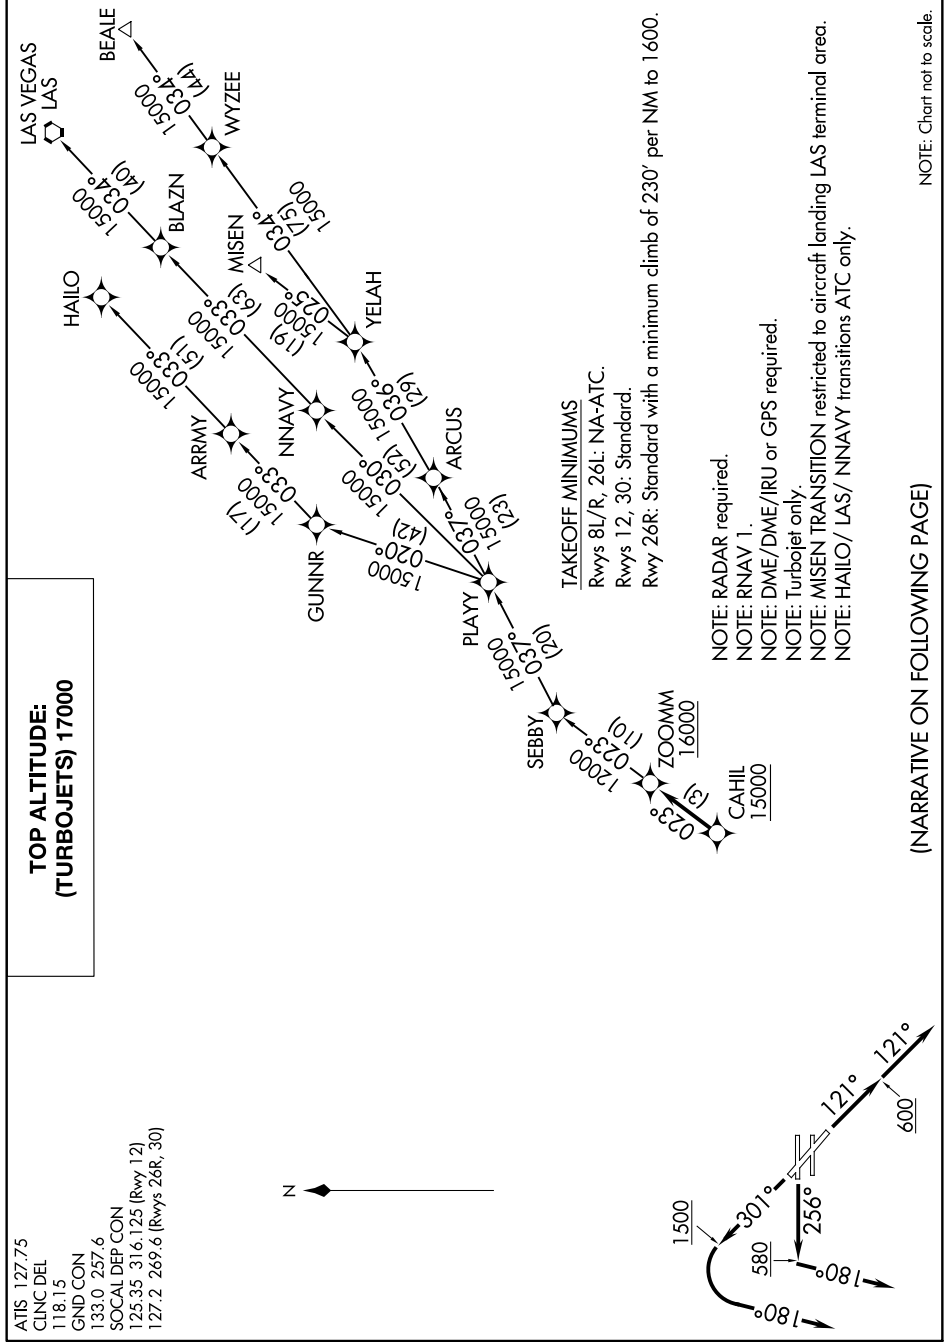

ZOOMM THREE DEPARTURE (RNAV)

LONG BEACH/DAUGHERTY FIELD (LGB)
AL-236 (FAA)
LONG BEACH, CALIFORNIA

SW-3, 31 DEC 2020 to 28 JAN 2021

SW-3, 31 DEC 2020 to 28 JAN 2021