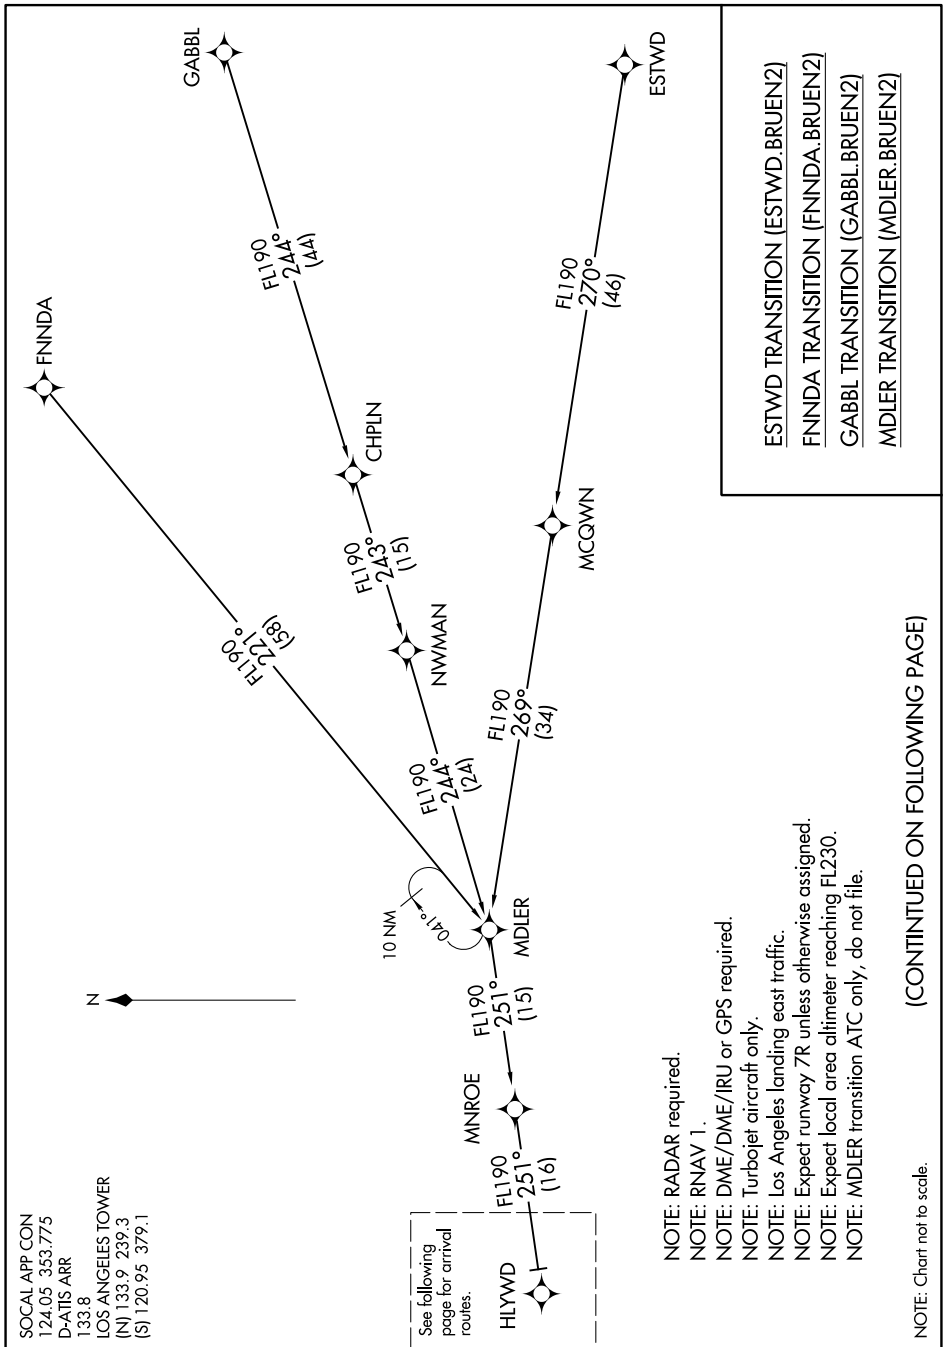

BRUEN TWO ARRIVAL (RNAV) Transition Routes

SW-3, 31 DEC 2020 to 28 JAN 2021

BRUEN TWO ARRIVAL (RNAV) Transition Routes

SW-3, 31 DEC 2020 to 28 JAN 2021