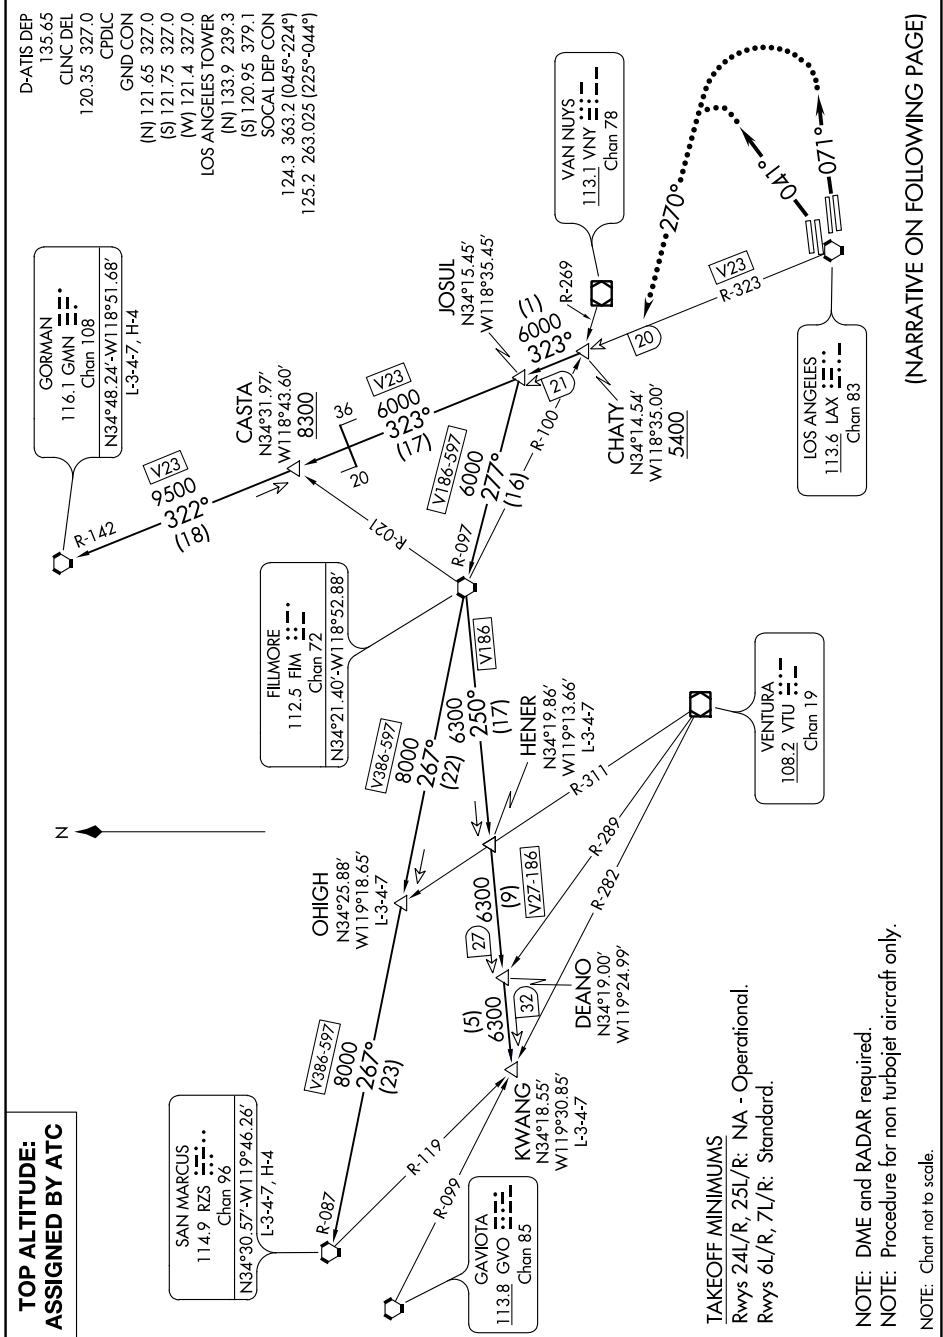

(CHATY5.CHATY) 17229
CHATY FIVE DEPARTURE

AL-237 (FAA)

LOS ANGELES INTL (LAX)
 LOS ANGELES, CALIFORNIA

SW-3, 31 DEC 2020 to 28 JAN 2021

(CHATY5.CHATY) 27APR17
CHATY FIVE DEPARTURE

LOS ANGELES, CALIFORNIA
 LOS ANGELES INTL (LAX)

(NARRATIVE ON FOLLOWING PAGE)

SW-3, 31 DEC 2020 to 28 JAN 2021