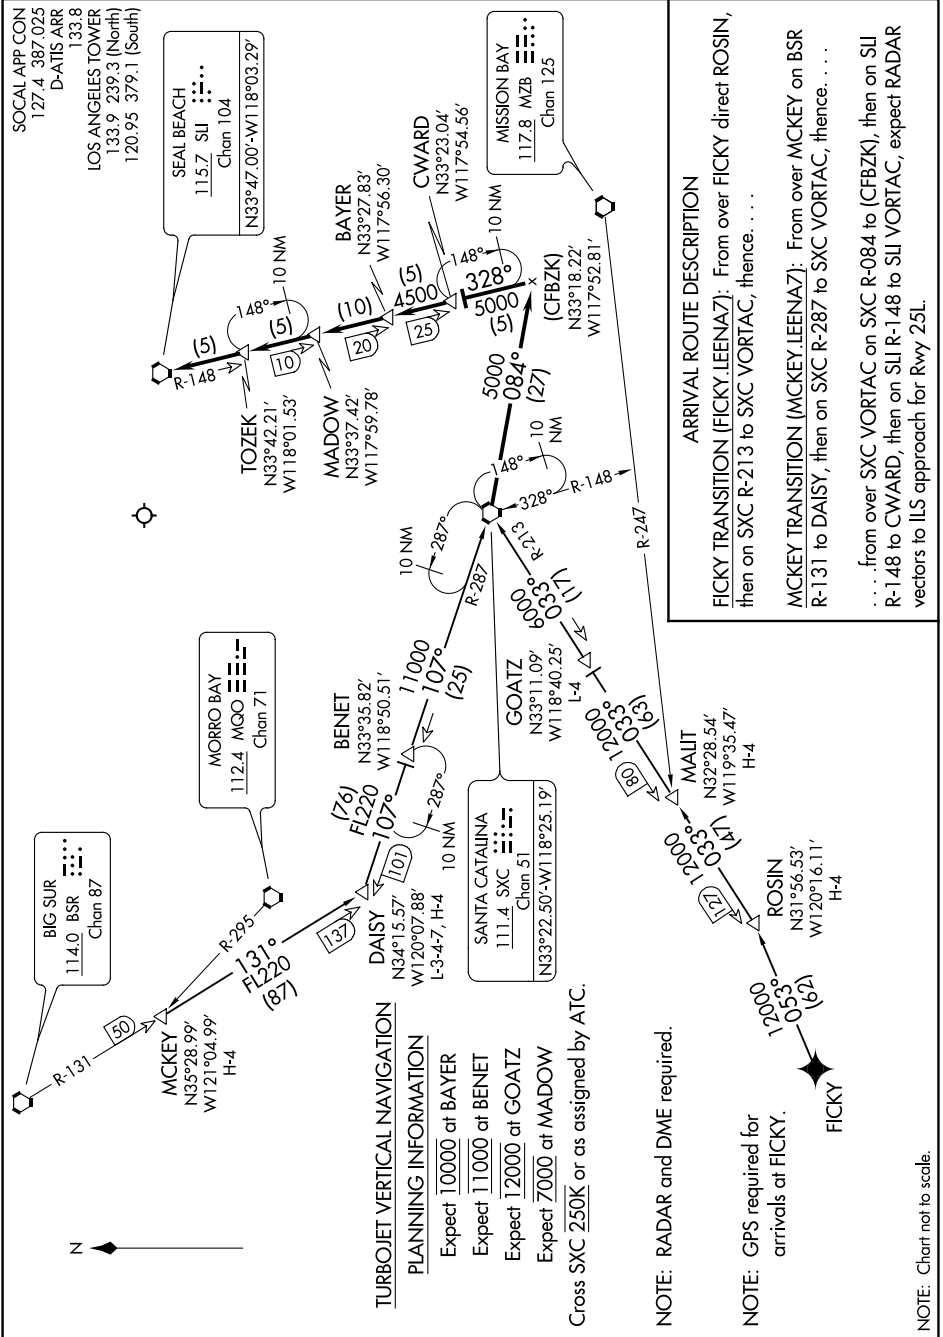

# LEENA SEVEN ARRIVAL

AL-237 (FAA)

LOS ANGELES INTL (LAX)  
LOS ANGELES, CALIFORNIA

SW-3, 31 DEC 2020 to 28 JAN 2021

SW-3, 31 DEC 2020 to 28 JAN 2021

# LEENA SEVEN ARRIVAL

LOS ANGELES, CALIFORNIA  
LOS ANGELES INTL (LAX)