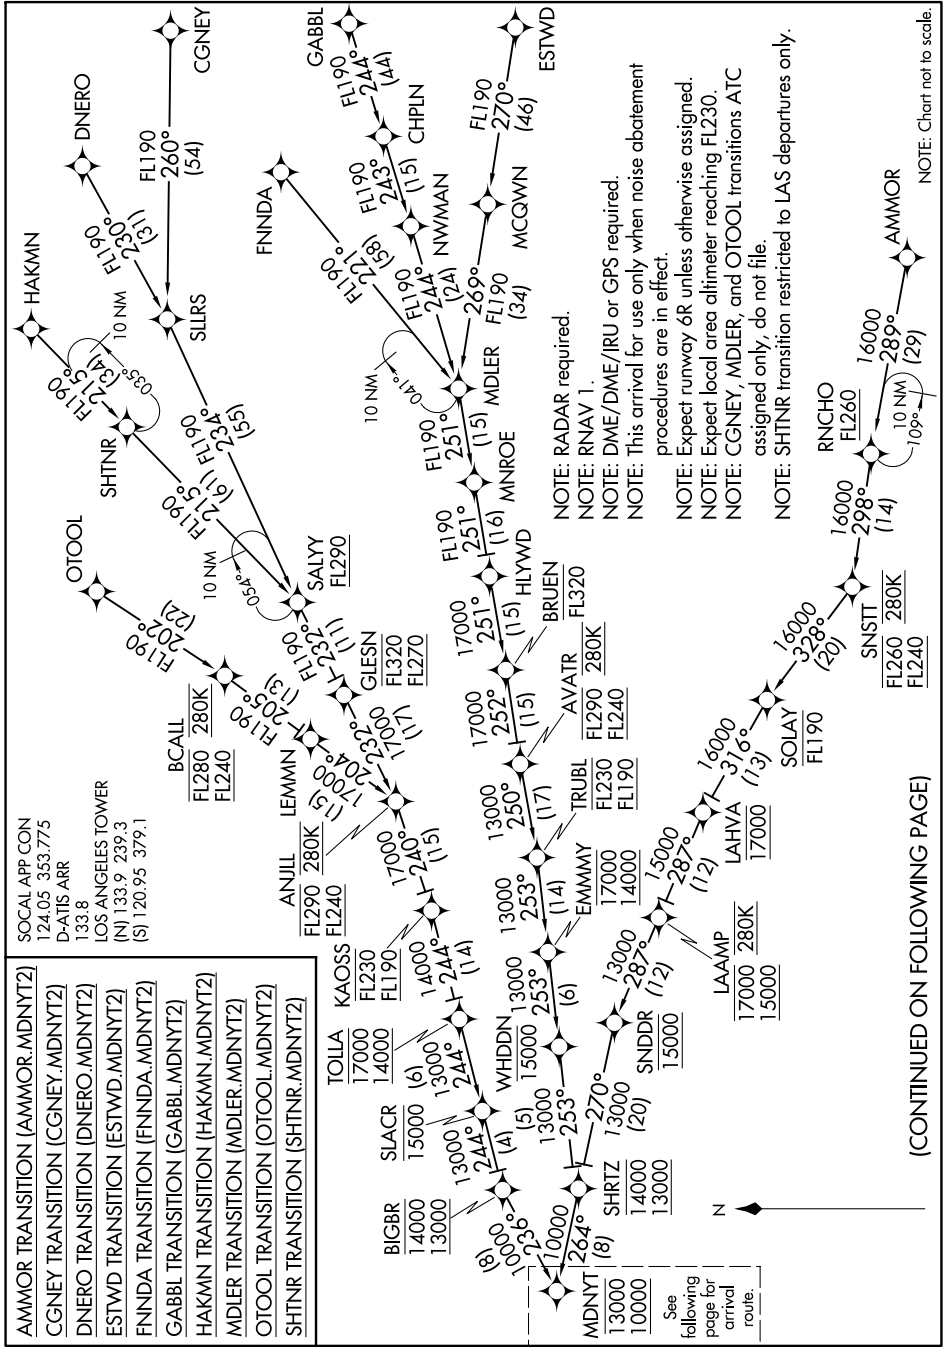

MDNYT TWO ARRIVAL (RNAV) Transition Routes

SW-3, 31 DEC 2020 to 28 JAN 2021

SW-3, 31 DEC 2020 to 28 JAN 2021

MDNYT TWO ARRIVAL (RNAV) Transition Routes

(CONTINUED ON FOLLOWING PAGE)