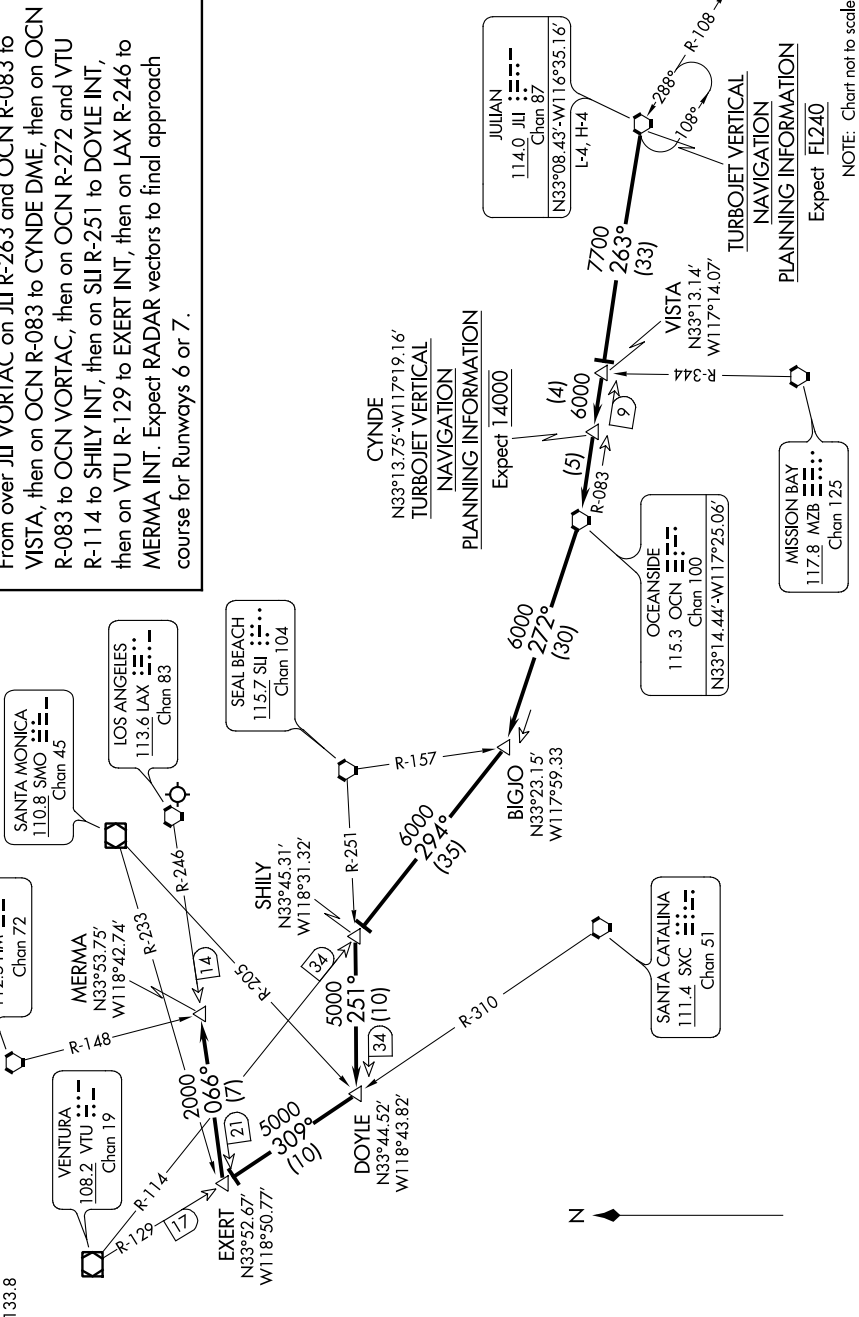

# OCEAN THREE ARRIVAL

AL-237 (FAA)

LOS ANGELES INTL (LAX)  
LOS ANGELES, CALIFORNIA

SW-3, 31 DEC 2020 to 28 JAN 2021

## ARRIVAL ROUTE DESCRIPTION

From over JLI VORTAC on JLI R-263 and OCN R-083 to VISTA, then on OCN R-083 to CYNDE DME, then on OCN R-083 to OCN VORTAC, then on OCN R-272 and VTU R-114 to SHILY INT, then on SLI R-251 to DOYLE INT, then on VTU R-129 to EXERT INT, then on LAX R-246 to MERMA INT. Expect RADAR vectors to final approach course for Runways 6 or 7.

# OCEAN THREE ARRIVAL

LOS ANGELES, CALIFORNIA  
LOS ANGELES INTL (LAX)

SW-3, 31 DEC 2020 to 28 JAN 2021

NOTE: Chart not to scale.