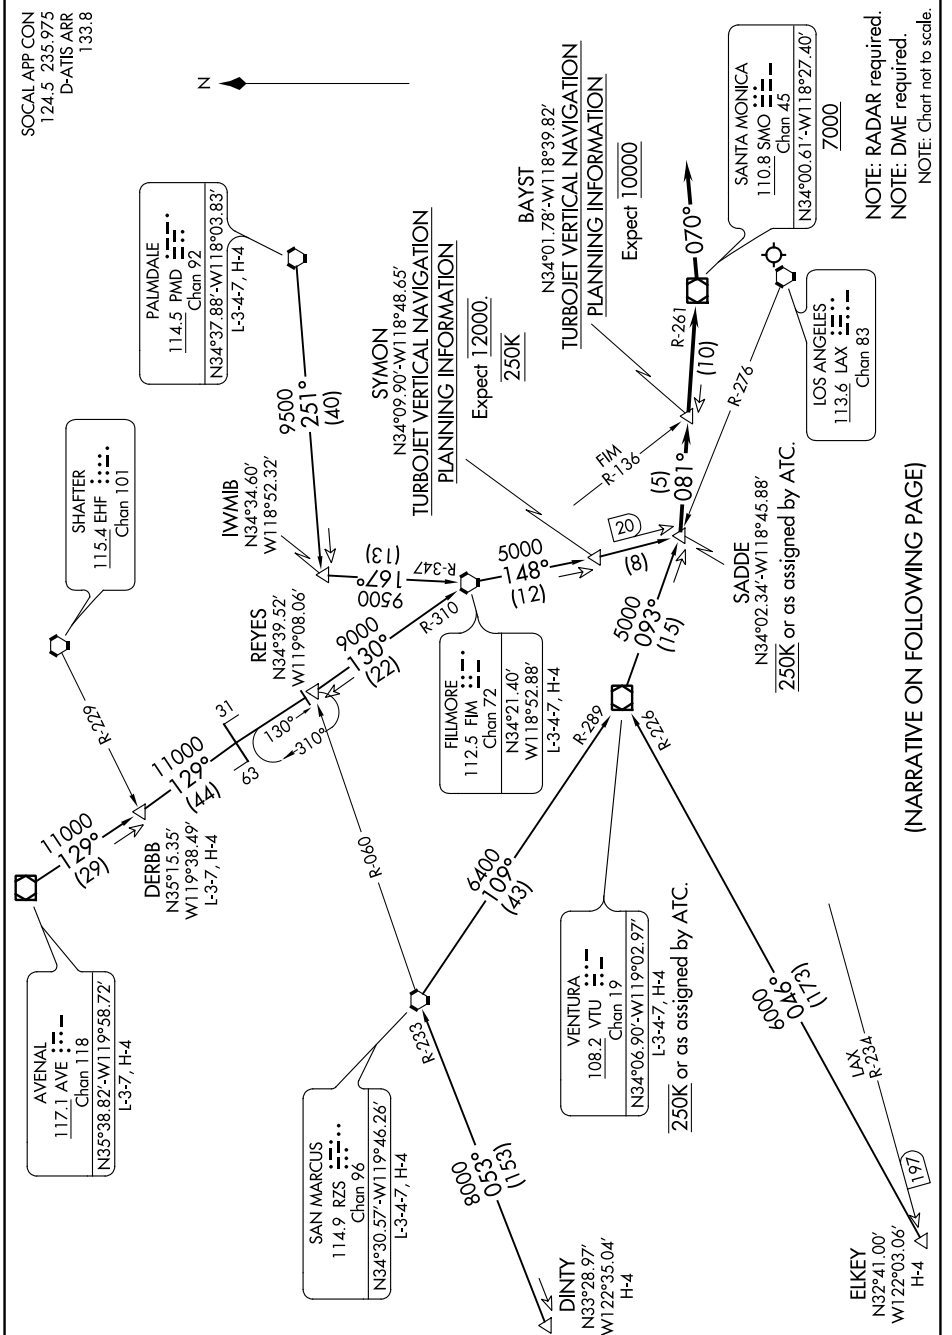

# SADDE EIGHT ARRIVAL

AL-237 (FAA)

LOS ANGELES INTL (LAX)

LOS ANGELES, CALIFORNIA

SW-3, 31 DEC 2020 to 28 JAN 2021

# SADDE EIGHT ARRIVAL

(NARRATIVE ON FOLLOWING PAGE)

SW-3, 31 DEC 2020 to 28 JAN 2021