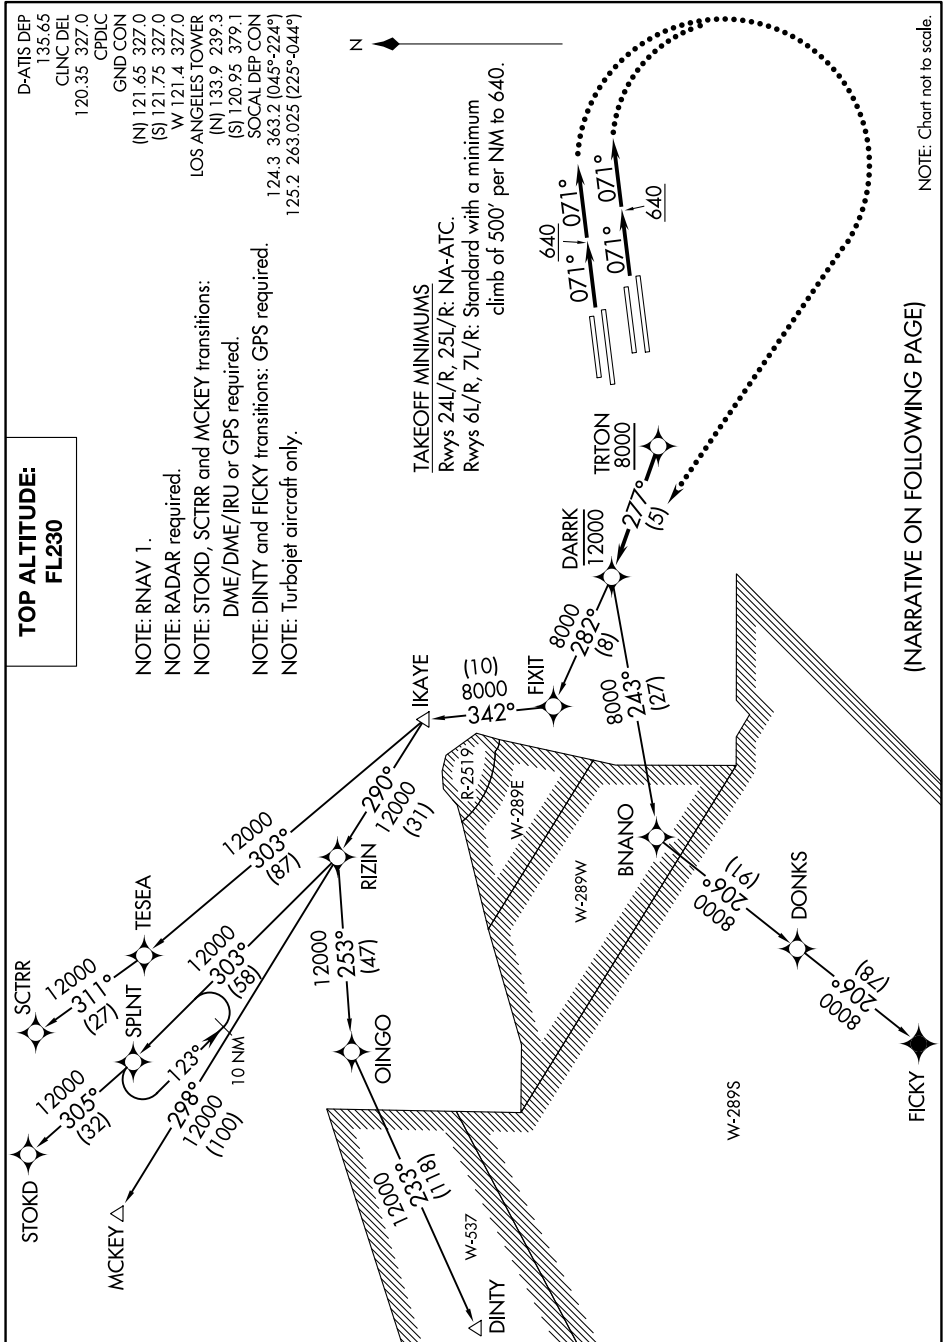

TRTON TWO DEPARTURE (RNAV)

AL-237 (FAA)

LOS ANGELES INTL (LAX)
LOS ANGELES, CALIFORNIA

SW-3, 31 DEC 2020 to 28 JAN 2021

TRTON TWO DEPARTURE (RNAV)

SW-3, 31 DEC 2020 to 28 JAN 2021