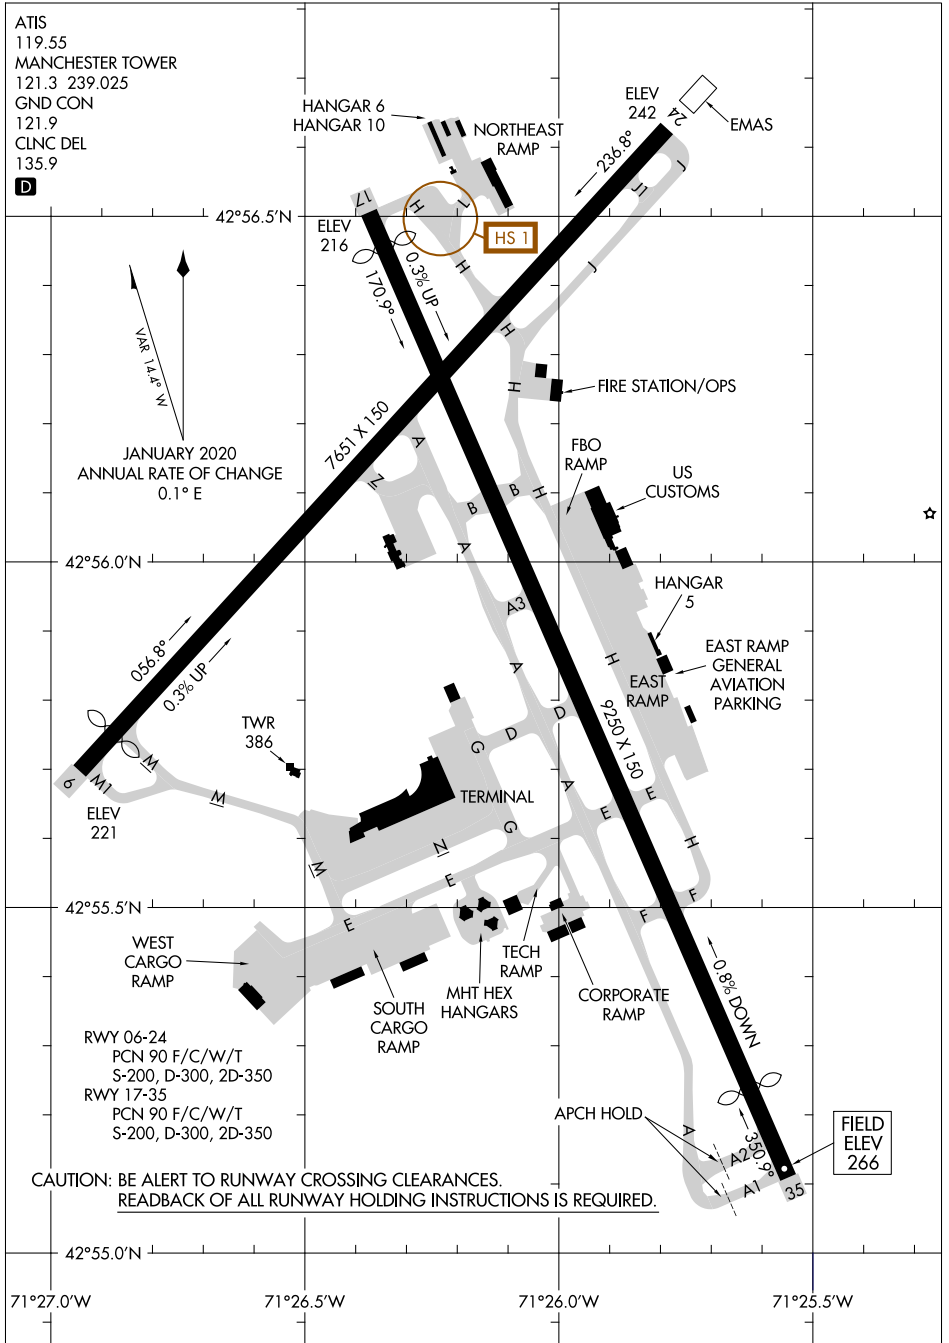

20310

AIRPORT DIAGRAM

AL-246 (FAA)

MANCHESTER (MHT)
MANCHESTER, NEW HAMPSHIRE

ATIS
 119.55
 MANCHESTER TOWER
 121.3 239.025
 GND CON
 121.9
 CLNC DEL
 135.9

D

NE-1, 31 DEC 2020 to 28 JAN 2021

NE-1, 31 DEC 2020 to 28 JAN 2021

AIRPORT DIAGRAM

20310

MANCHESTER, NEW HAMPSHIRE
MANCHESTER (MHT)