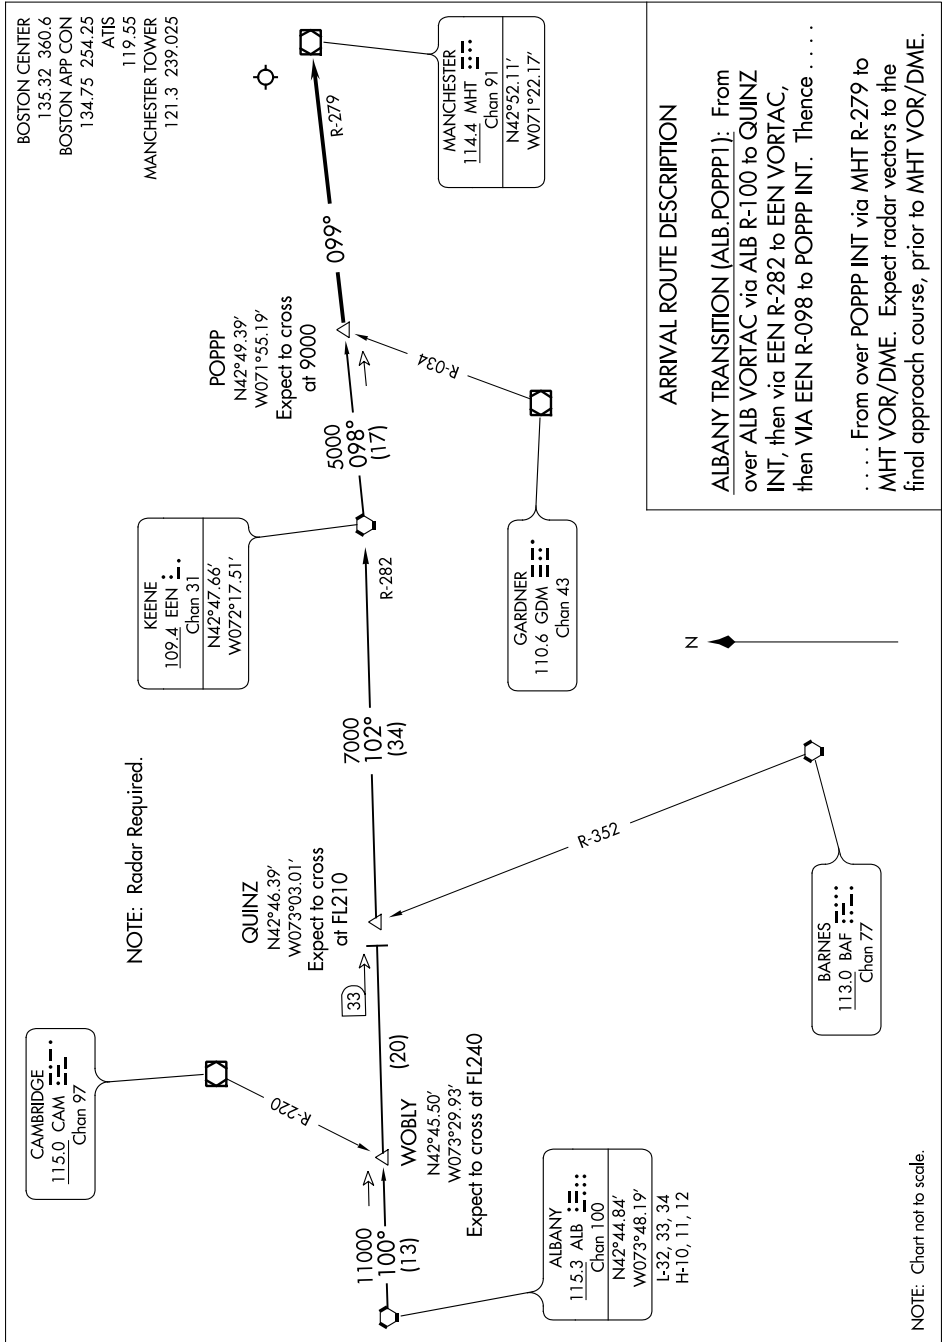

POPPP ONE ARRIVAL

AL-246 (FAA)

MANCHESTER
MANCHESTER, NEW HAMPSHIRE

NE-1, 31 DEC 2020 to 28 JAN 2021

POPPP ONE ARRIVAL

MANCHESTER, NEW HAMPSHIRE
MANCHESTER

NE-1, 31 DEC 2020 to 28 JAN 2021