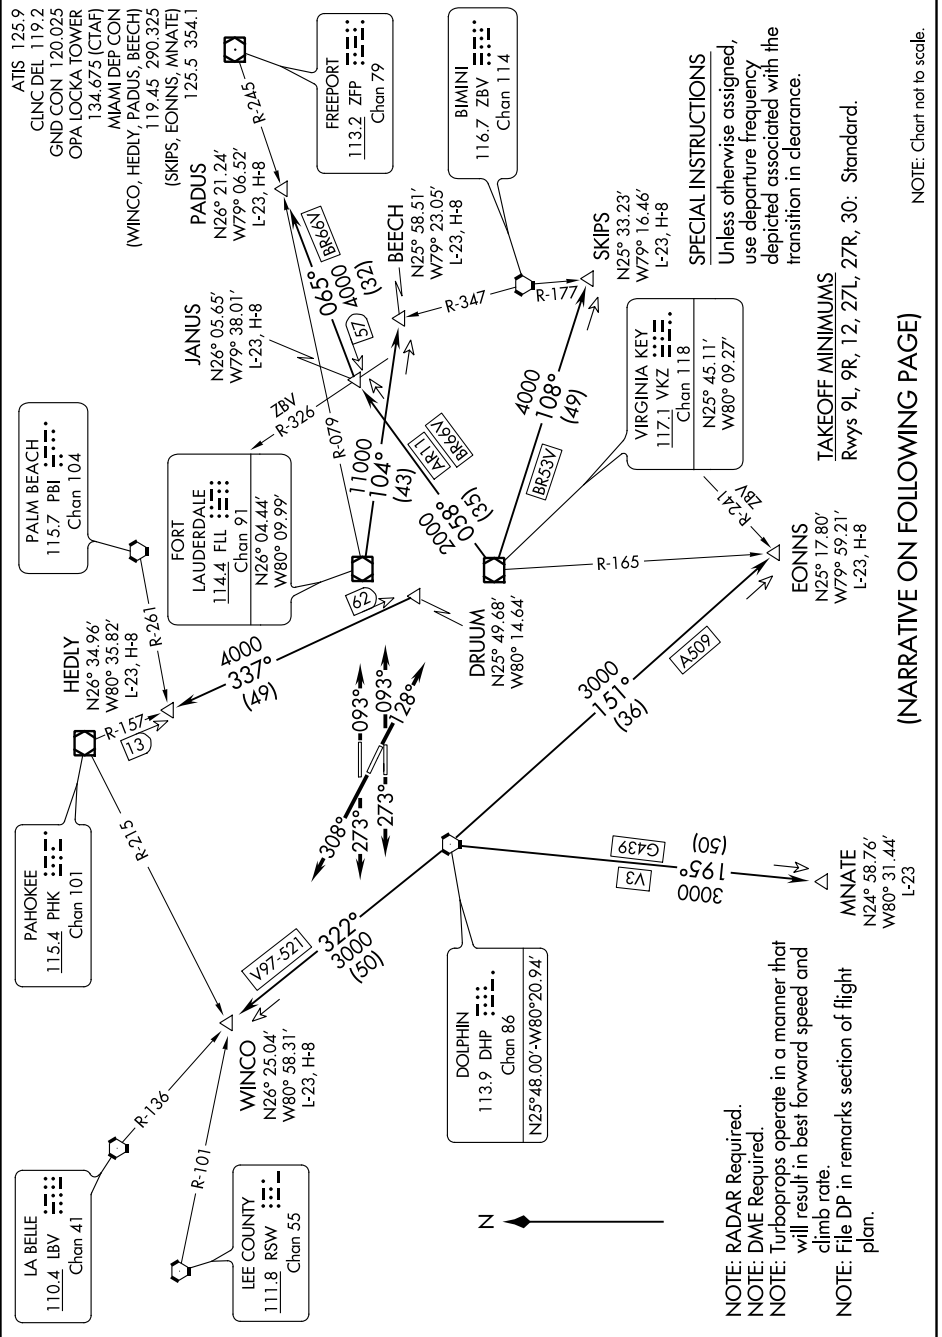

# MIAMI SIX DEPARTURE

SE-3, 31 DEC 2020 to 28 JAN 2021

(NARRATIVE ON FOLLOWING PAGE)

# MIAMI SIX DEPARTURE

SE-3, 31 DEC 2020 to 28 JAN 2021