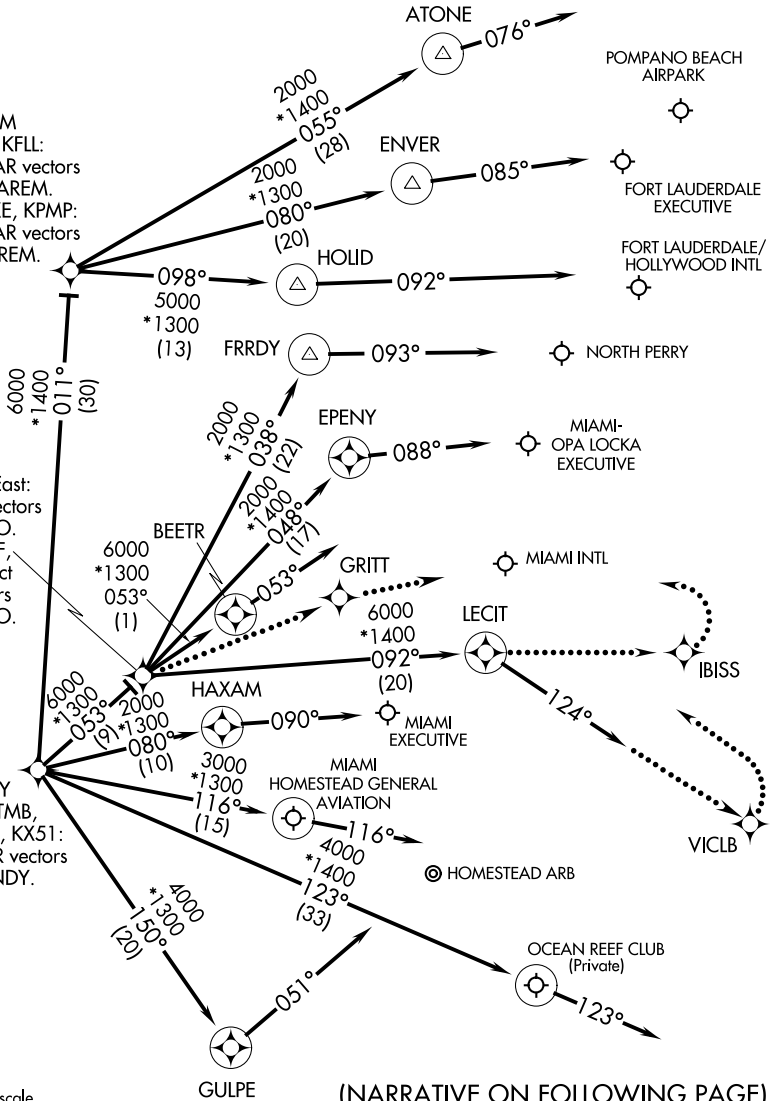

# CURSO FIVE ARRIVAL (RNAV) Arrival Routes

MIAMI APP CON  
 125.75 322.3  
 FLL D-ATIS  
 135.0  
 FXE ATIS  
 119.85  
 HWO ATIS  
 135.475  
 KHST ATIS\*  
 132.275 269.9  
 MIA D-ATIS  
 119.15  
 OPF ATIS  
 125.9  
 PMP ATIS  
 120.55  
 TMB ATIS  
 124.0

NOTE: RADAR required.  
 NOTE: RNAV 1.  
 NOTE: DME/DME/IRU or GPS required.

**JAREM**  
 Landing KFL:  
 Expect RADAR vectors  
 prior to JAREM.  
 Landing KFEX, KPMP:  
 Expect RADAR vectors  
 after JAREM.

**JODPO**  
 KMIA Landing East:  
 Expect RADAR vectors  
 prior to JODPO.  
 Landing KOPF,  
 KHWO: Expect  
 RADAR vectors  
 prior to JODPO.

**MNNDY**  
 Landing KTMB,  
 KHST, K07FA, KX51:  
 Expect RADAR vectors  
 after MNNDY.

NOTE: Chart not to scale.

(NARRATIVE ON FOLLOWING PAGE)

SE-3, 31 DEC 2020 to 28 JAN 2021

SE-3, 31 DEC 2020 to 28 JAN 2021