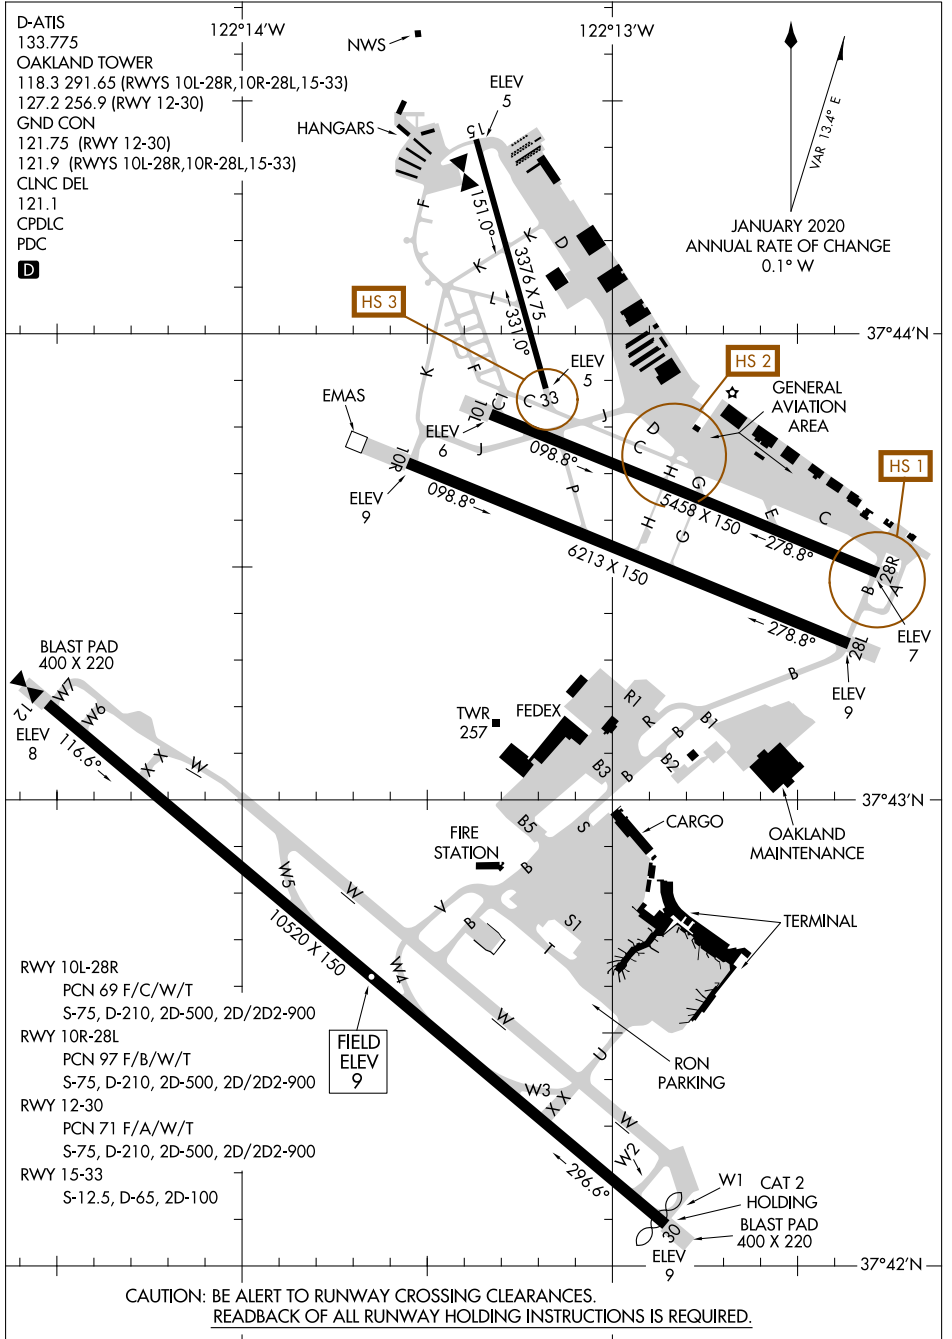

AIRPORT DIAGRAM

METROPOLITAN OAKLAND INTL (OAK)
OAKLAND, CALIFORNIA

AL-294 (FAA)

D-ATIS
133.775
OAKLAND TOWER
118.3 291.65 (RWYS 10L-28R, 10R-28L, 15-33)
127.2 256.9 (RWY 12-30)
GND CON
121.75 (RWY 12-30)
121.9 (RWYS 10L-28R, 10R-28L, 15-33)
CLNC DEL
121.1
CPDLC
PDC
D

SW-2, 31 DEC 2020 to 28 JAN 2021

SW-2, 31 DEC 2020 to 28 JAN 2021

CAUTION: BE ALERT TO RUNWAY CROSSING CLEARANCES.
READBACK OF ALL RUNWAY HOLDING INSTRUCTIONS IS REQUIRED.