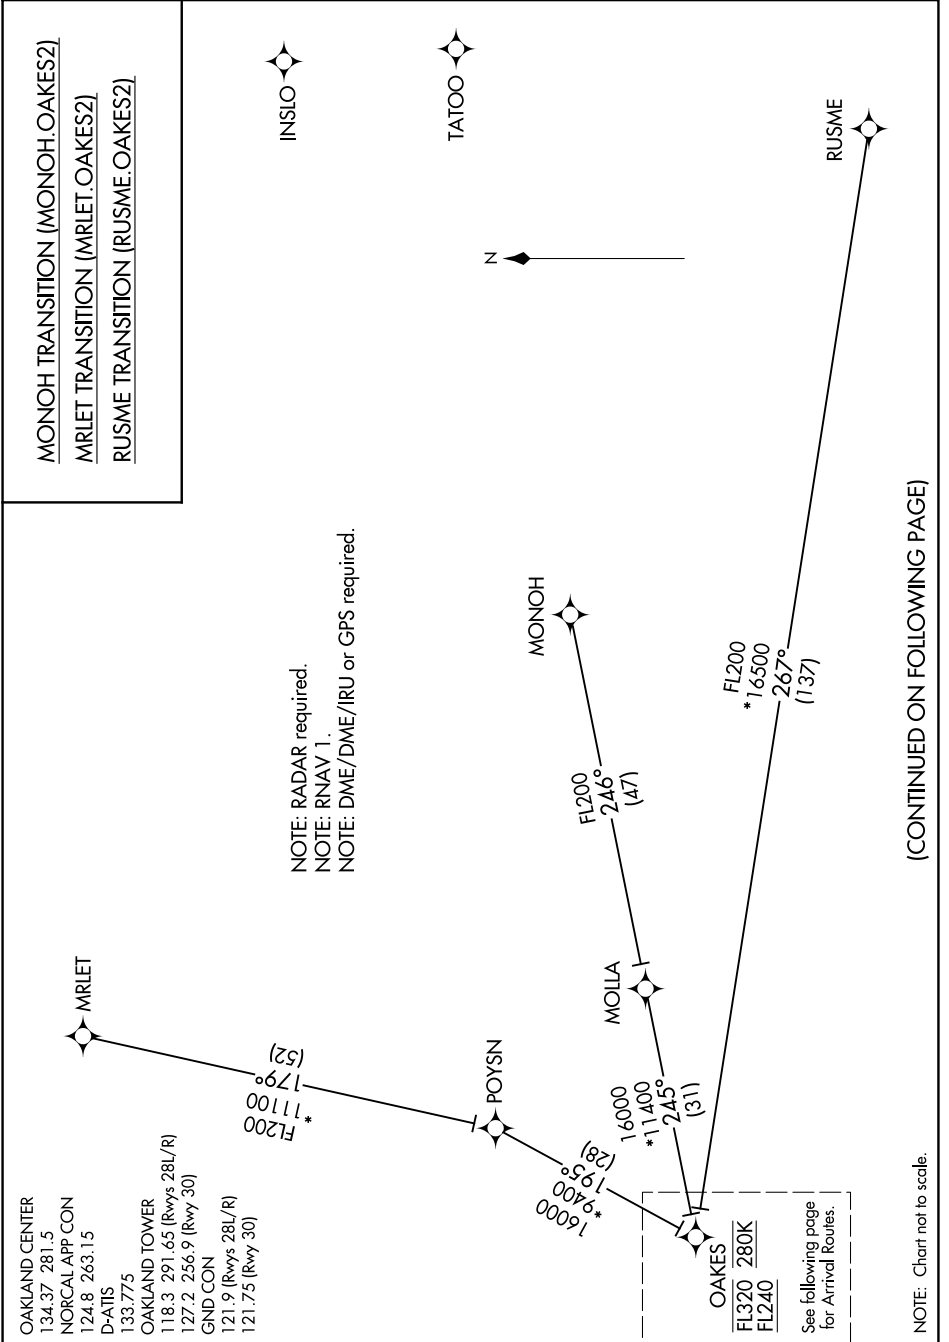

OAKES TWO ARRIVAL (RNAV) Transition Routes

SW-2, 31 DEC 2020 to 28 JAN 2021

OAKES TWO ARRIVAL (RNAV) Transition Routes

SW-2, 31 DEC 2020 to 28 JAN 2021