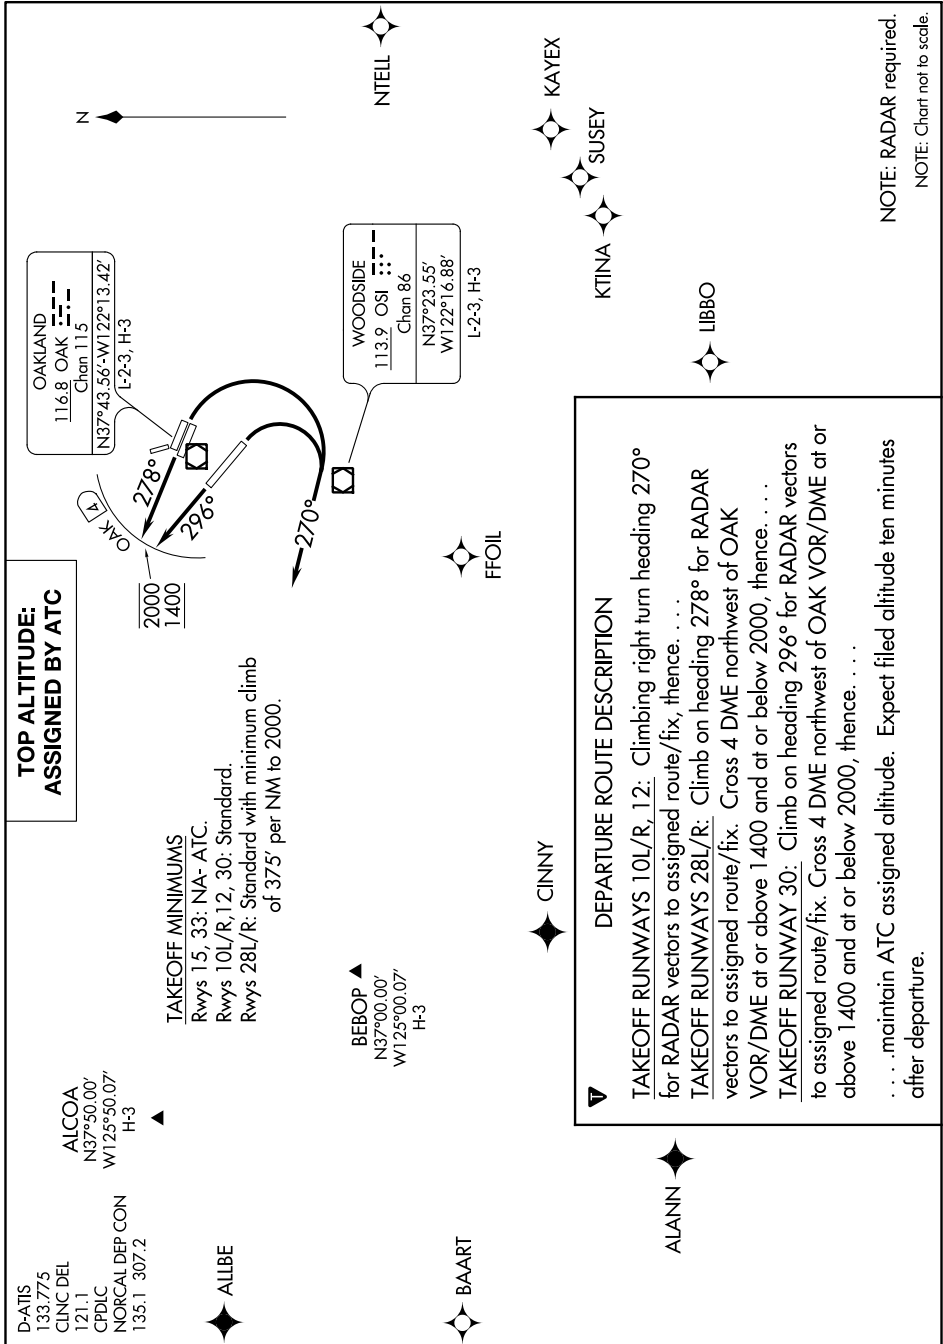

# QUAKE TWO DEPARTURE

AL-294 (FAA)

METROPOLITAN OAKLAND INTL (OAK)  
OAKLAND, CALIFORNIA

SW-2, 31 DEC 2020 to 28 JAN 2021

# QUAKE TWO DEPARTURE

SW-2, 31 DEC 2020 to 28 JAN 2021