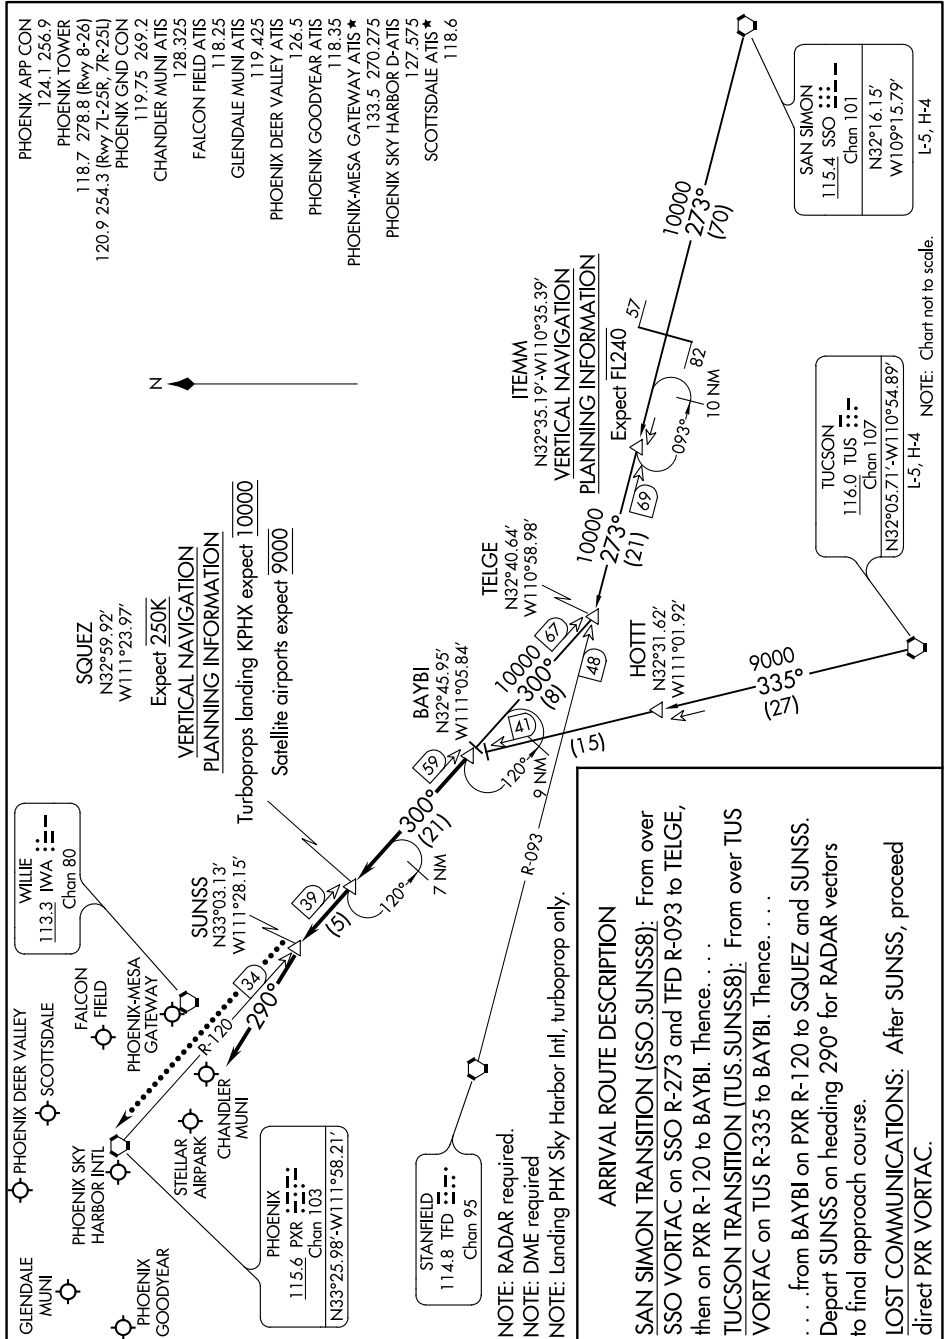

SUNSS EIGHT ARRIVAL

AL-322 (FAA)

PHOENIX, ARIZONA

SW-4, 31 DEC 2020 to 28 JAN 2021

NOTE: Chart not to scale.

SUNSS EIGHT ARRIVAL

PHOENIX, ARIZONA

SW-4, 31 DEC 2020 to 28 JAN 2021