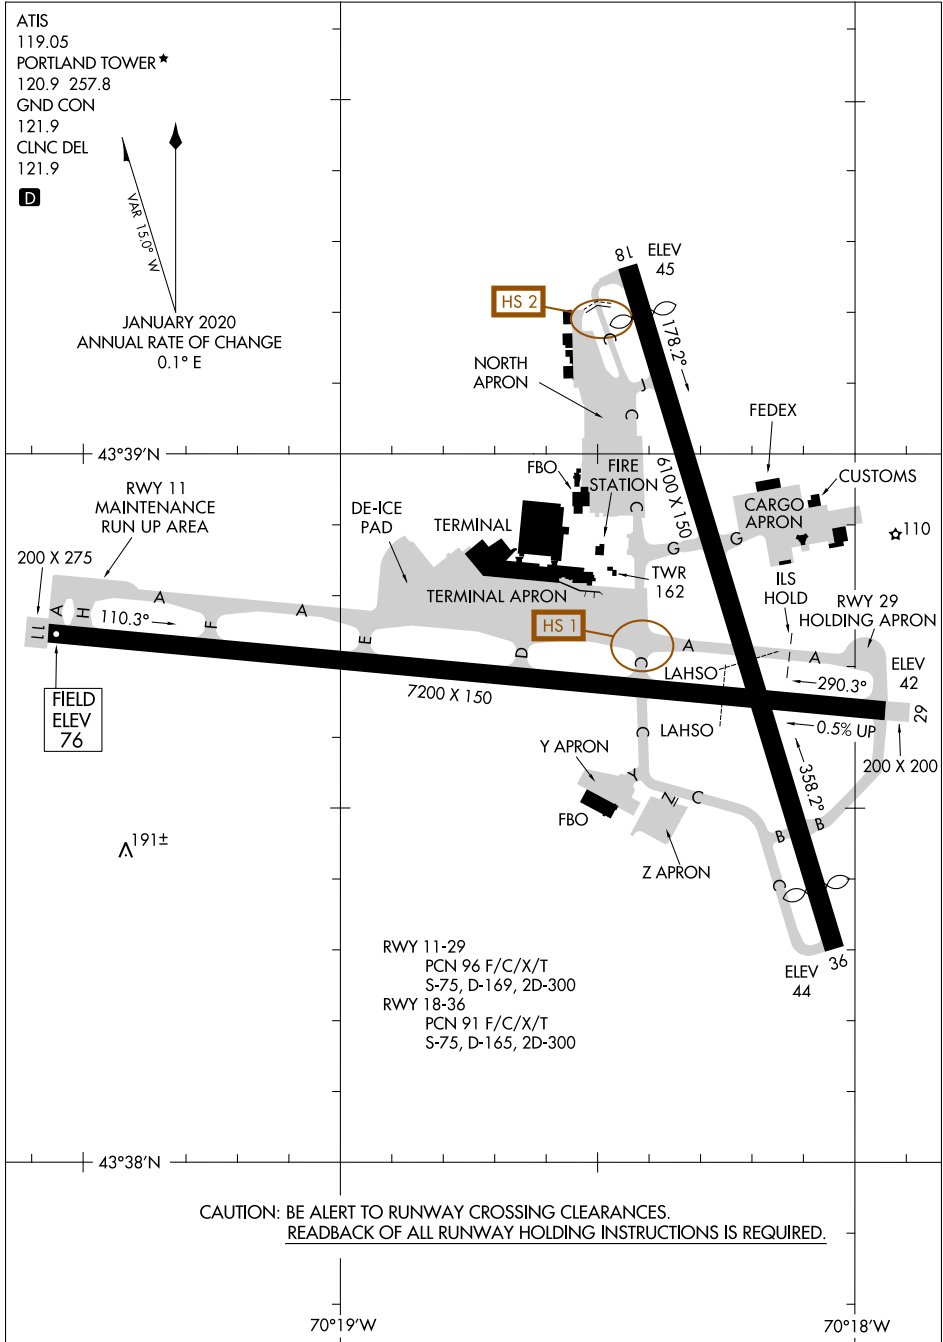

20310

# AIRPORT DIAGRAM

AL-329 (FAA)

PORTLAND INTL JETPORT (P<sup>WM</sup>)  
PORTLAND, MAINE

ATIS  
119.05  
PORTLAND TOWER \*  
120.9 257.8  
GND CON  
121.9  
CLNC DEL  
121.9

**D**

JANUARY 2020  
ANNUAL RATE OF CHANGE  
0.1° E

NE-1, 31 DEC 2020 to 28 JAN 2021

CAUTION: BE ALERT TO RUNWAY CROSSING CLEARANCES.  
READBACK OF ALL RUNWAY HOLDING INSTRUCTIONS IS REQUIRED.

NE-1, 31 DEC 2020 to 28 JAN 2021