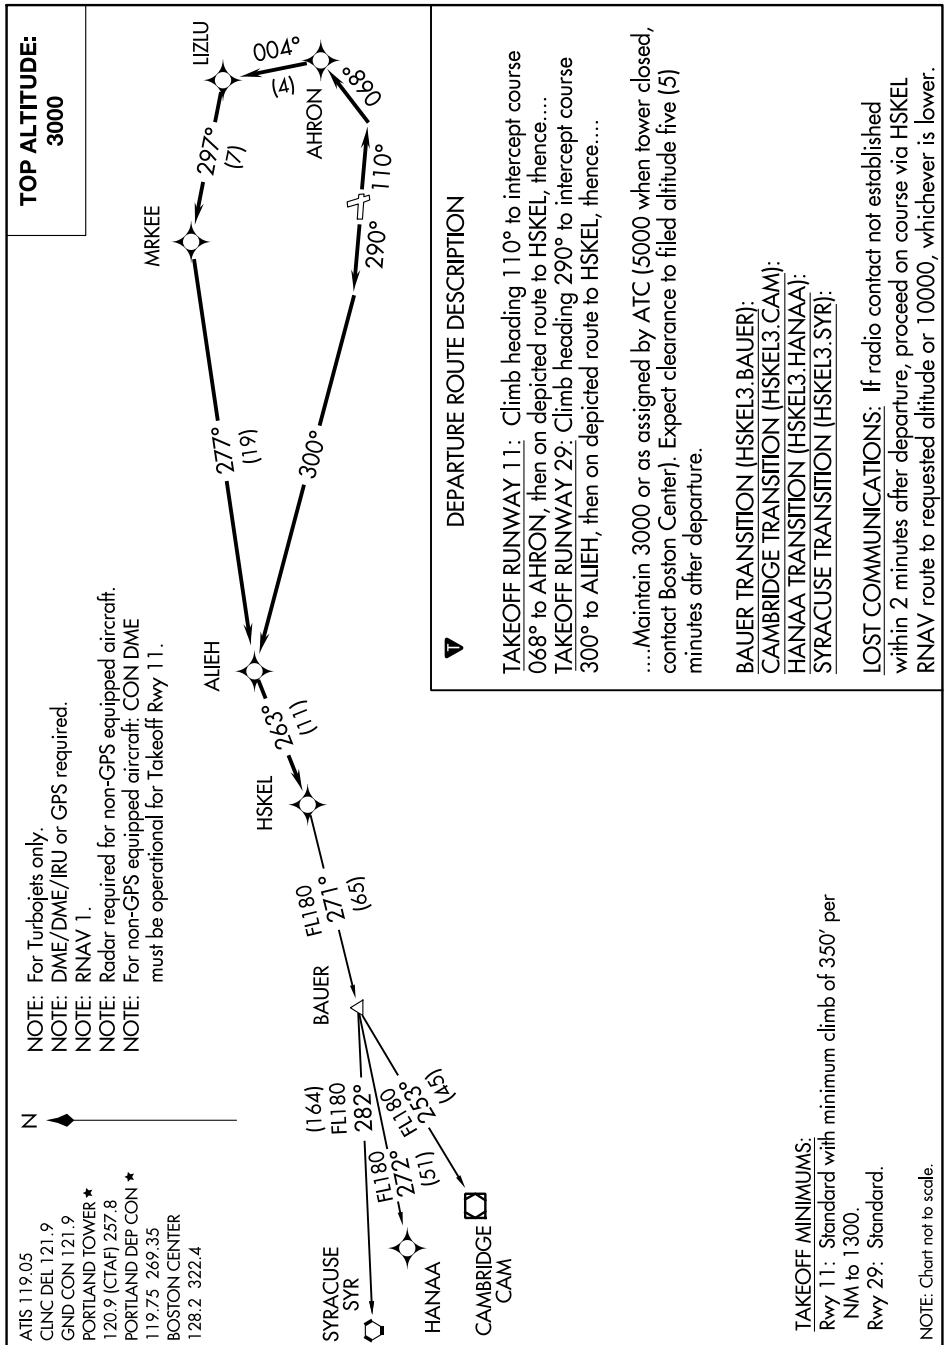

HSKEL THREE DEPARTURE (RNAV)

NE-1, 31 DEC 2020 to 28 JAN 2021

NE-1, 31 DEC 2020 to 28 JAN 2021

HSKEL THREE DEPARTURE (RNAV)