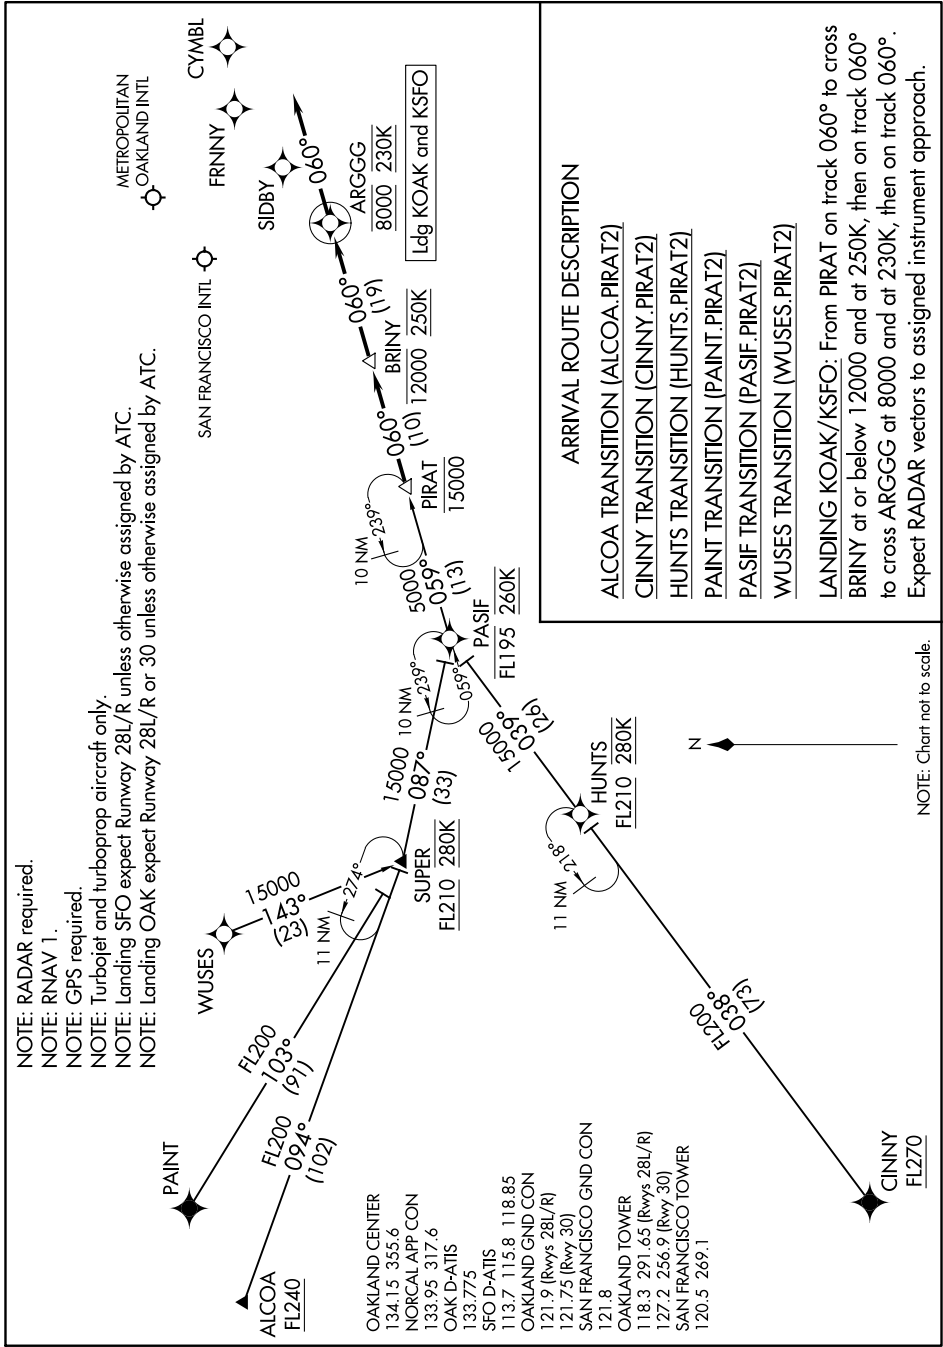

PIRAT TWO ARRIVAL (RNAV)

AL-375 (FAA)

SAN FRANCISCO, CALIFORNIA

SW-2, 31 DEC 2020 to 28 JAN 2021

NOTE: Chart not to scale.

SW-2, 31 DEC 2020 to 28 JAN 2021

PIRAT TWO ARRIVAL (RNAV)

SAN FRANCISCO, CALIFORNIA