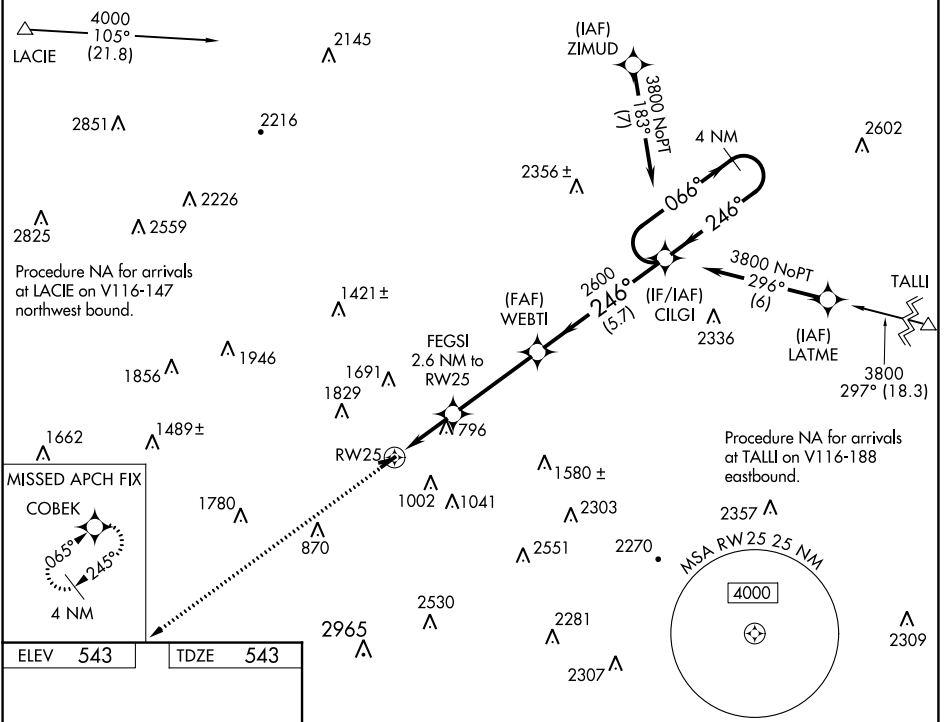

WAAS CH 45824 W25A	APP CRS 246°	Rwy Idg TDZE 543 Apt Elev 543	3375
--	------------------------	---	-------------

RNAV (GPS) RWY 25

WILKES-BARRE WYOMING VALLEY (WBW)

RNP APCH.

∇ Circling NA to Rws 9 and 27. Rwy 25 helicopter visibility reduction below 3/4 SM NA.
▲ Baro-VNAV NA. Use Wilkes-Barre/Scranton altimeter setting. Circling Rwy 7 NA at night.
▲ NA Circling NA NW of Rwy 7-25.

MISSED APPROACH:
 Climb to 3700 direct COBEK and hold.

AVP ASOS 111.6	WILKES-BARRE APP CON 126.3 256.7	UNICOM 122.8 (CTAF) 0
--------------------------	--	---------------------------------

ELEV 543	TDZE 543
-----------------	-----------------

CATEGORY	A	B	C	D
LPV DA	1063-1½	520 (600-1½)		NA
LNAV/VNAV DA	1184-2¼	641 (700-2¼)		NA
LNAV MDA	1240-1	697 (700-1)		NA
CIRCLING	1280-1 737 (800-1)	1380-1¼ 837 (900-1¼)		NA

NE-4, 31 DEC 2020 to 28 JAN 2021

NE-4, 31 DEC 2020 to 28 JAN 2021