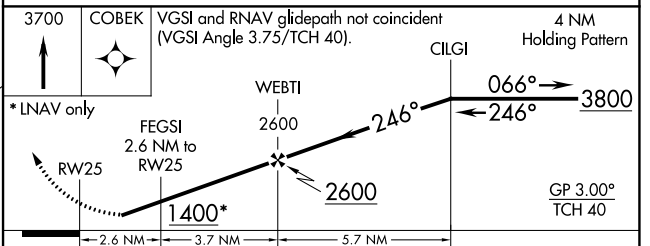

WAAS CH 45824 W25A	APP CRS 246°	Rwy Idg TDZE 543 Apt Elev 543	3375
--	------------------------	---	-------------

RNAV (GPS) RWY 25

WILKES-BARRE WYOMING VALLEY (WBW)

RNP APCH.

∇ Circling NA to Rws 9 and 27. Rwy 25 helicopter visibility reduction below 3/4 SM NA.
▲ Baro-VNAV NA. Use Wilkes-Barre/Scranton altimeter setting. Circling Rwy 7 NA at night.
▲ NA Circling NA NW of Rwy 7-25.

MISSED APPROACH:
 Climb to 3700 direct COBEK and hold.

AVP ASOS 111.6	WILKES-BARRE APP CON 126.3 256.7	UNICOM 122.8 (CTAF) 0
--------------------------	--	---------------------------------

ELEV 543	TDZE 543
-----------------	-----------------