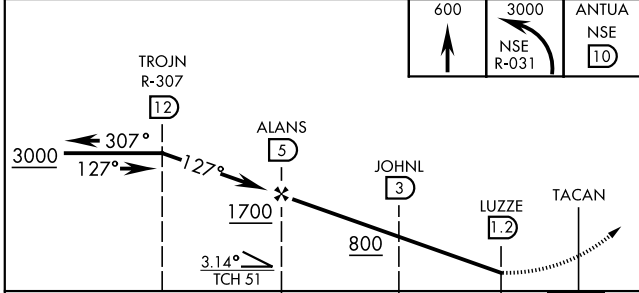

TACAN RWY 14

TACAN NSE Chan 70	APCH CRS 127°	Rwy Ldg TDZE Arprt Elev 6001 199 199
-----------------------------	-------------------------	--

AL-602 [USN]

WHITING FLD NAS - NORTH (KNSE)

▼ * Circling not authorized in sector SE of Rwy 5-23 and SW of Rwy 14-32.

MISSED APPROACH: Climb to 600, then climbing left turn to 3000, intercept NSE TACAN R-031 to ANTUA and hold. Continue climb in hold. Contact Pensacola APP CON.

ATIS ★ 290.325	PENSACOLA APP CON 127.35 278.8	NORTH WHITING TOWER ★ 121.4 306.925	GND CON 251.15	CLNC DEL 257.775	ASR
--------------------------	--	--	--------------------------	----------------------------	-----

ELEV 199	TDZE 199
----------	----------

CATEGORY	A	B	C	D
S-14		520 - 1	321	(400 - 1)
CIRCLING*	600-1 401 (500-1)	660-1 461 (500-1)	660-1½ 461 (500-1½)	760-2 561 (600-2)

TACAN RWY 14

SE-3, 31 DEC 2020 to 28 JAN 2021