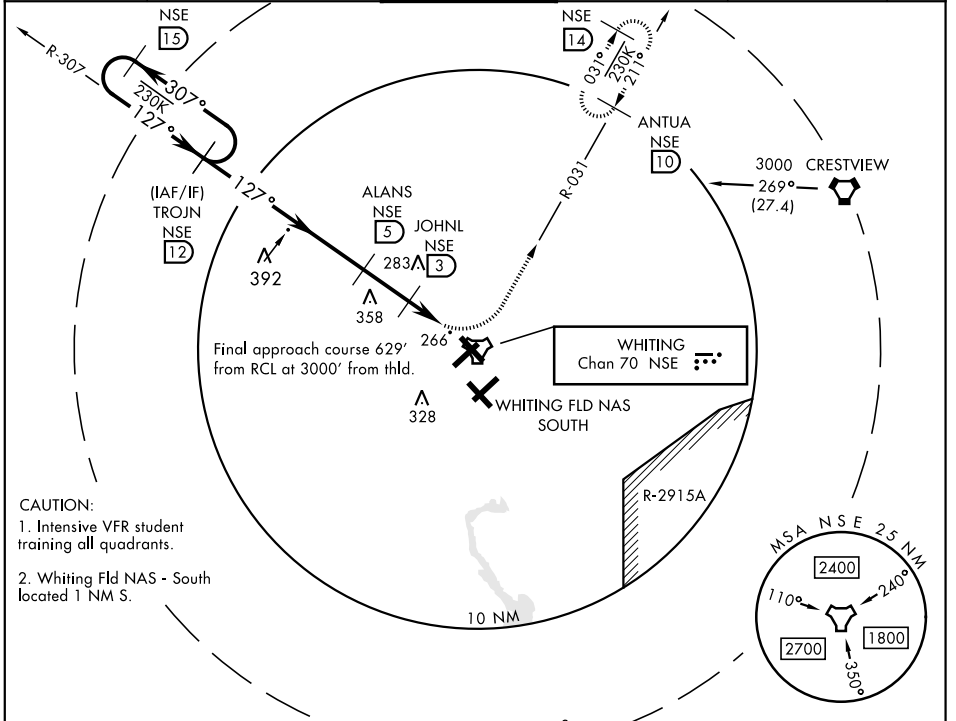

TACAN RWY 14

TACAN NSE Chan 70	APCH CRS 127°	Rwy Ldg TDZE Arprt Elev 6001 199 199
-----------------------------	-------------------------	--

AL-602 [USN]

WHITING FLD NAS - NORTH (KNSE)

▼ * Circling not authorized in sector SE of Rwy 5-23 and SW of Rwy 14-32.

MISSED APPROACH: Climb to 600, then climbing left turn to 3000, intercept NSE TACAN R-031 to ANTUA and hold. Continue climb in hold. Contact Pensacola APP CON.

ATIS ★ 290.325	PENSACOLA APP CON 127.35 278.8	NORTH WHITING TOWER ★ 121.4 306.925	GND CON 251.15	CLNC DEL 257.775	ASR
--------------------------	--	--	--------------------------	----------------------------	-----

ELEV 199	TDZE 199
----------	----------

CATEGORY	A	B	C	D
S-14		520 - 1	321	(400 - 1)
CIRCLING*	600-1 401 (500-1)	660-1 461 (500-1)	660-1½ 461 (500-1½)	760-2 561 (600-2)

TACAN RWY 14

SE-3, 31 DEC 2020 to 28 JAN 2021

SE-3, 31 DEC 2020 to 28 JAN 2021