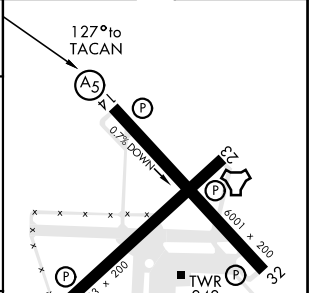

TACAN RWY 14

TACAN NSE Chan 70	APCH CRS 127°	Rwy Ldg TDZE Arprt Elev 6001 199 199
-----------------------------	-------------------------	--

AL-602 [USN]

WHITING FLD NAS - NORTH (KNSE)

▼ * Circling not authorized in sector SE of Rwy 5-23 and SW of Rwy 14-32.

MISSED APPROACH: Climb to 600, then climbing left turn to 3000, intercept NSE TACAN R-031 to ANTUA and hold. Continue climb in hold. Contact Pensacola APP CON.

ATIS ★ 290.325	PENSACOLA APP CON 127.35 278.8	NORTH WHITING TOWER ★ 121.4 306.925	GND CON 251.15	CLNC DEL 257.775	ASR
--------------------------	--	--	--------------------------	----------------------------	-----

ELEV 199	TDZE 199
----------	----------

CATEGORY	A	B	C	D
S-14		520 - 1	321	(400 - 1)
CIRCLING*	600-1 401 (500-1)	660-1 461 (500-1)	660-1½ 461 (500-1½)	760-2 561 (600-2)

TACAN RWY 14

SE-3, 31 DEC 2020 to 28 JAN 2021