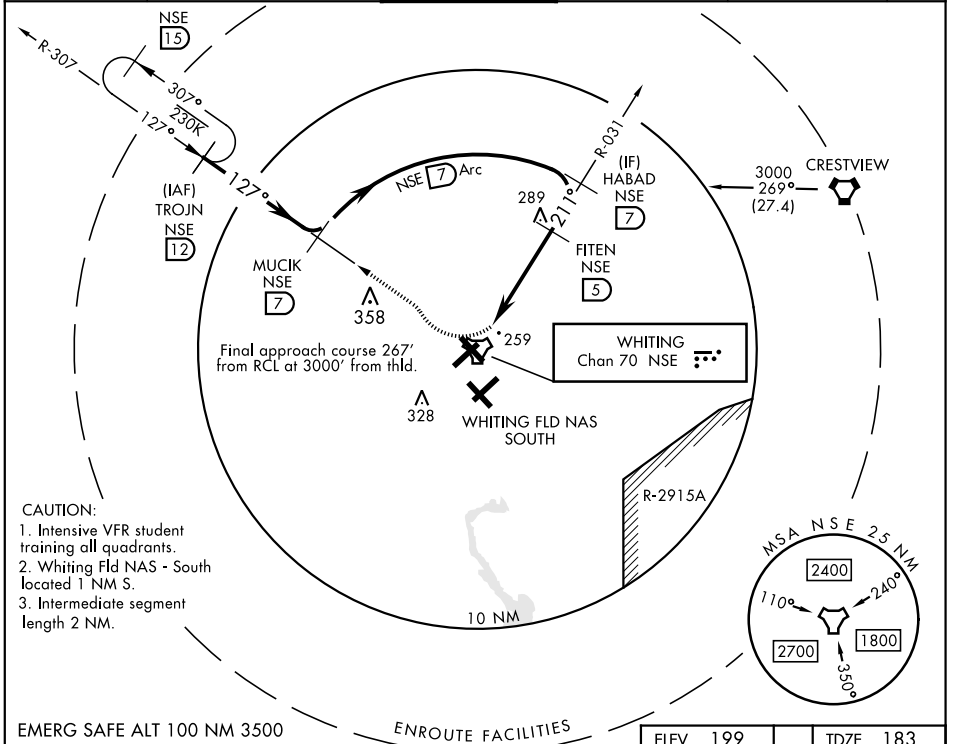

TACAN RWY 23

TACAN NSE Chan 70	APCH CRS 211°	Rwy ldg TDZE Arprt Elev 6003 183 199	AL-602 [USN]	WHITING FLD NAS - NORTH (KNSE)
-----------------------------	-------------------------	--	--------------	--------------------------------

⚠ * Circling not authorized in sector SE of Rwy 5-23 and SW of Rwy 14-32.

MISSED APPROACH: Climb to 600. Then climbing right turn to 3000. Intercept NSE TACAN R-307 to TROJN and hold. Continue climb in hold. Contact Pensacola APP CON.

EMERG SAFE ALT 100 NM 3500	ELEV 199	TDZE 183
----------------------------	----------	----------

SE-3, 31 DEC 2020 to 28 JAN 2021

SE-3, 31 DEC 2020 to 28 JAN 2021

TACAN RWY 23