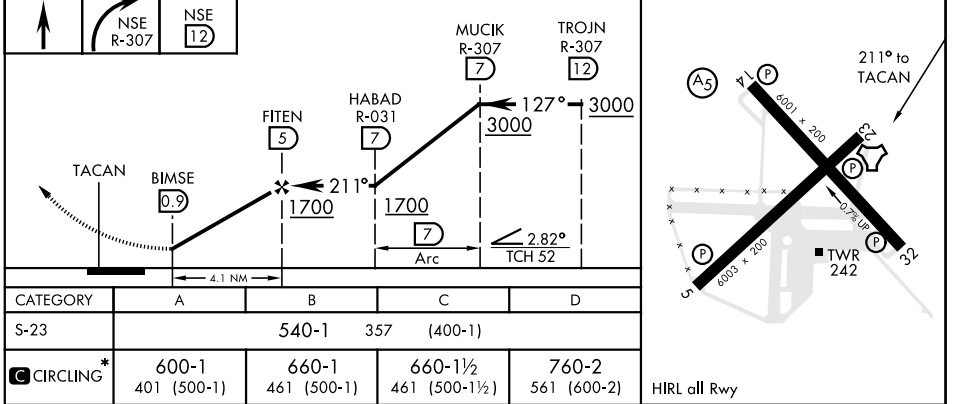

TACAN RWY 23

TACAN NSE Chan 70	APCH CRS 211°	Rwy ldg TDZE Arprt Elev 6003 183 199	AL-602 [USN]	WHITING FLD NAS - NORTH (KNSE)
-----------------------------	-------------------------	--	--------------	--------------------------------

⚠ * Circling not authorized in sector SE of Rwy 5-23 and SW of Rwy 14-32.

MISSED APPROACH: Climb to 600. Then climbing right turn to 3000. Intercept NSE TACAN R-307 to TROJN and hold. Continue climb in hold. Contact Pensacola APP CON.

EMERG SAFE ALT 100 NM 3500	ELEV 199	TDZE 183
----------------------------	----------	----------

SE-3, 31 DEC 2020 to 28 JAN 2021

SE-3, 31 DEC 2020 to 28 JAN 2021

TACAN RWY 23