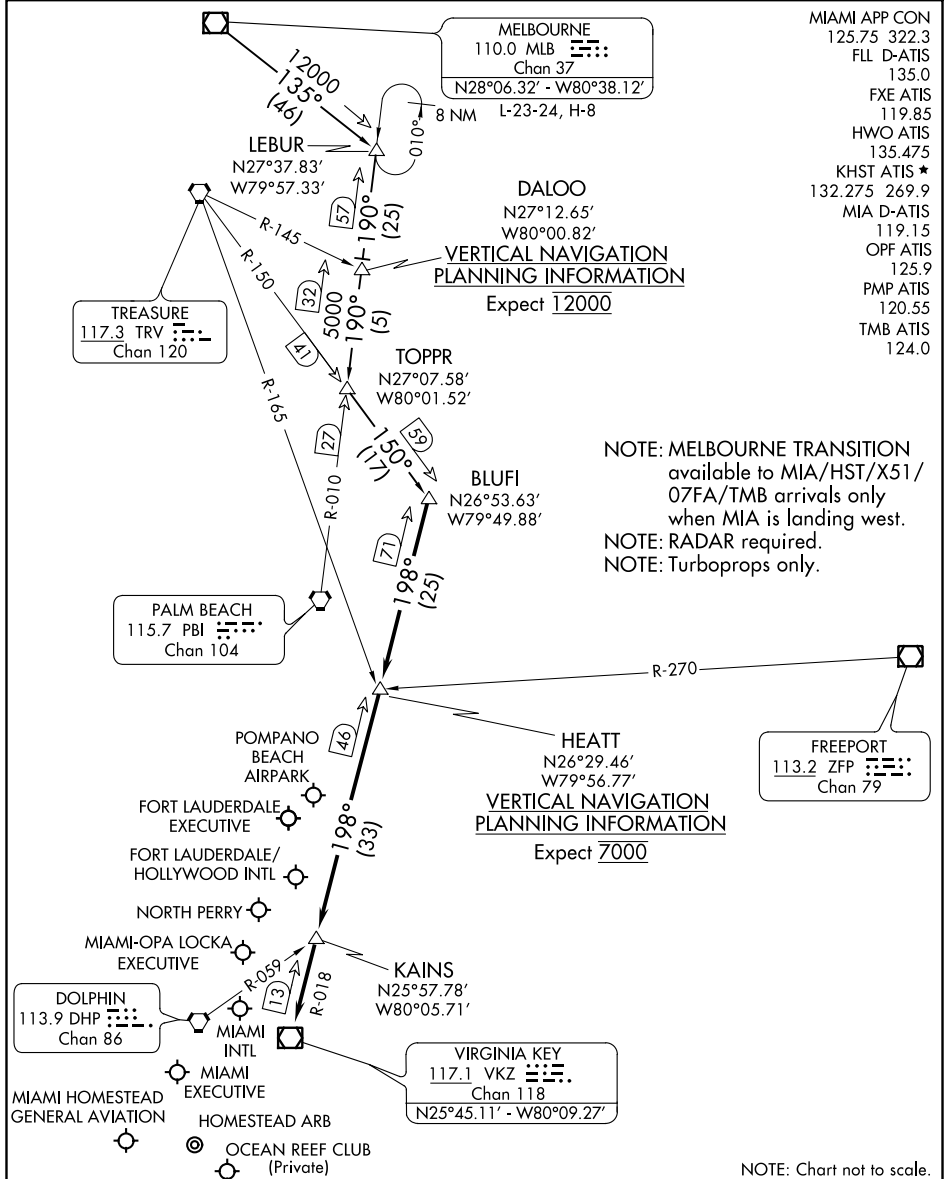

# BLUF1 FOUR ARRIVAL

FORT LAUDERDALE, FLORIDA

- MIAMI APP CON 125.75 322.3
- FLL D-ATIS 135.0
- FXE ATIS 119.85
- HWO ATIS 135.475
- KHST ATIS ★ 132.275 269.9
- MIA D-ATIS 119.15
- OPF ATIS 125.9
- PMP ATIS 120.55
- TMB ATIS 124.0

SE-3, 31 DEC 2020 to 28 JAN 2021

SE-3, 31 DEC 2020 to 28 JAN 2021

**MELBOURNE TRANSITION (MLB.BLUF14):** From over MLB VOR/DME on MLB R-135 to LEBUR INT/MLB 46 DME, then on PBI R-010 to TOPPR INT/PBI 30 DME, then on TRV R-150 to BLUFI INT. Thence . . .  
 . . . from over BLUFI INT/VKZ 71 DME on VKZ R-018 to HEATT INT/VKZ 46 DME, then on VKZ R-018 to KAINS INT, then on VKZ R-018 to VKZ VOR/DME. Expect RADAR vectors to final approach course after KAINS INT.

# BLUF1 FOUR ARRIVAL

FORT LAUDERDALE, FLORIDA