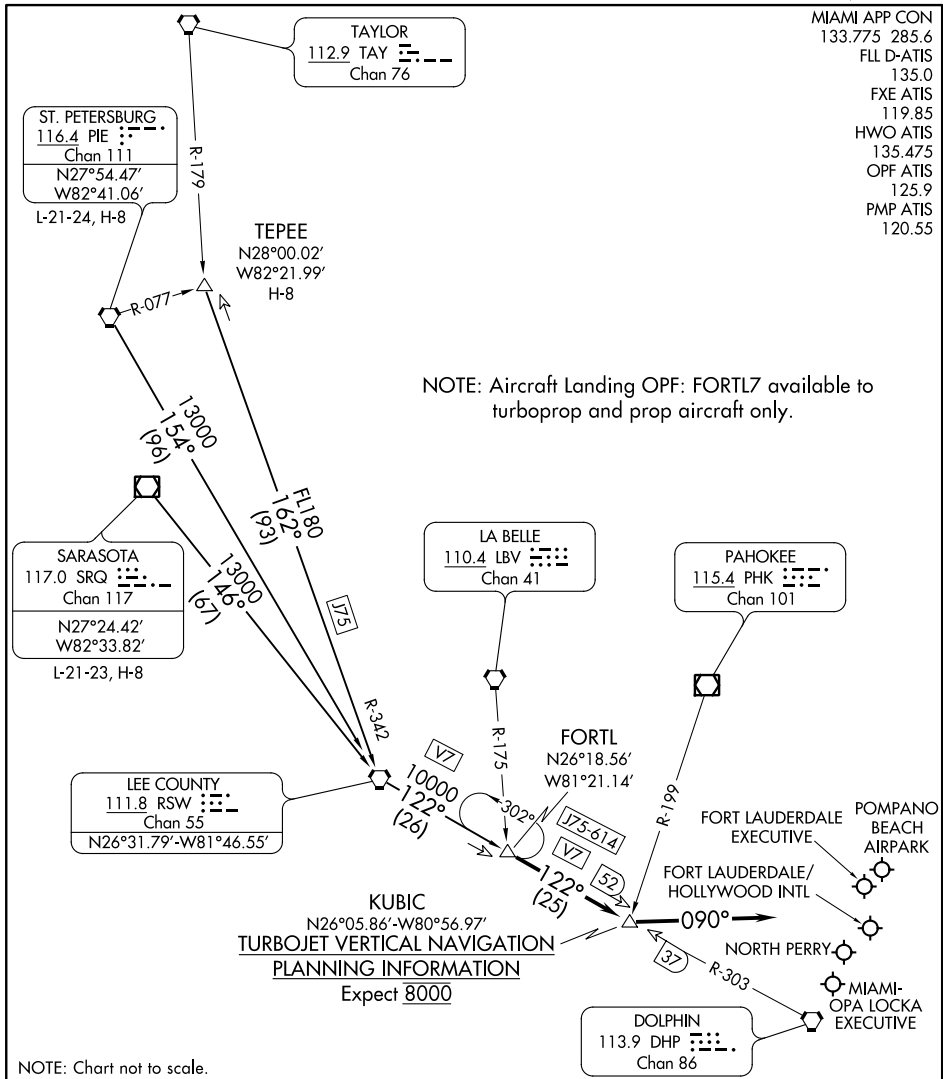

FORTL SEVEN ARRIVAL

FORT LAUDERDALE, FLORIDA

SE-3, 31 DEC 2020 to 28 JAN 2021

SE-3, 31 DEC 2020 to 28 JAN 2021

NOTE: Chart not to scale.

ARRIVAL ROUTE DESCRIPTION

ST. PETERSBURG TRANSITION (PIE.FORTL7): From over PIE VORTAC on PIE R-154 to RSW VORTAC, then on RSW R-122 to FORTL INT. Thence. . . .

SARASOTA TRANSITION (SRQ.FORTL7): From over SRQ VOR/DME on SRQ R-146 to RSW VORTAC, then on RSW R-122 to FORTL INT. Thence. . . .

TEPEE TRANSITION (TEPEE.FORTL7): From over TEPEE INT on J75 and RSW R-342 to RSW VORTAC, then on RSW R-122 to FORTL INT. Thence. . . .

. . . . From over FORTL INT on RSW R-122 to KUBIC INT, then heading 090°. Expect RADAR vectors to final approach course.

FORTL SEVEN ARRIVAL

FORT LAUDERDALE, FLORIDA