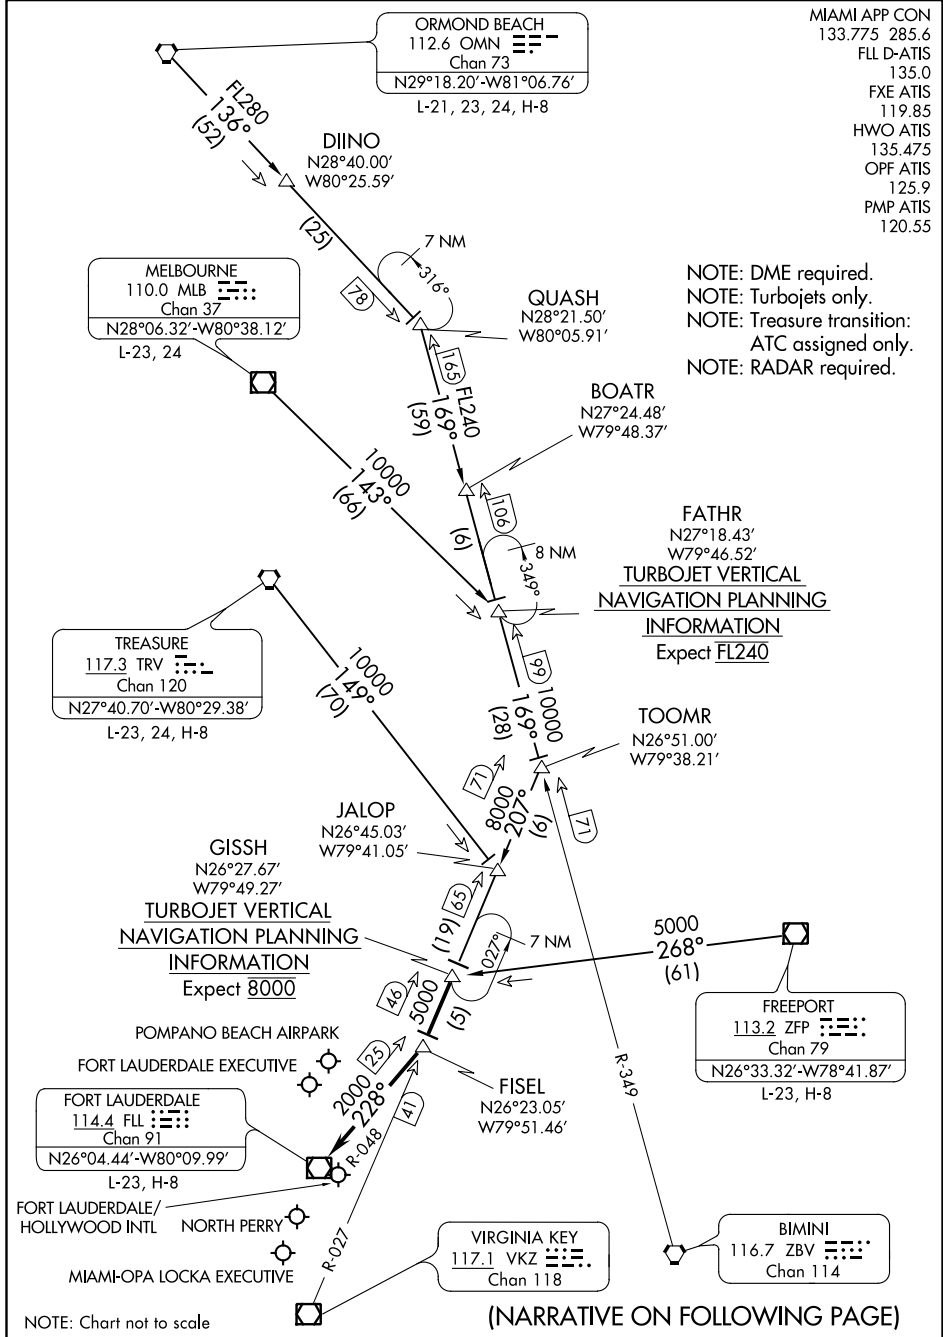

GISSH FIVE ARRIVAL

FORT LAUDERDALE, FLORIDA

MIAMI APP CON
133.775 285.6
FLL D-ATIS
135.0
FXE ATIS
119.85
HWO ATIS
135.475
OPF ATIS
125.9
PMP ATIS
120.55

NOTE: DME required.
NOTE: Turbojets only.
NOTE: Treasure transition:
ATC assigned only.
NOTE: RADAR required.

**TURBOJET VERTICAL
NAVIGATION PLANNING
INFORMATION**
Expect FL240

**TURBOJET VERTICAL
NAVIGATION PLANNING
INFORMATION**
Expect 8000

(NARRATIVE ON FOLLOWING PAGE)