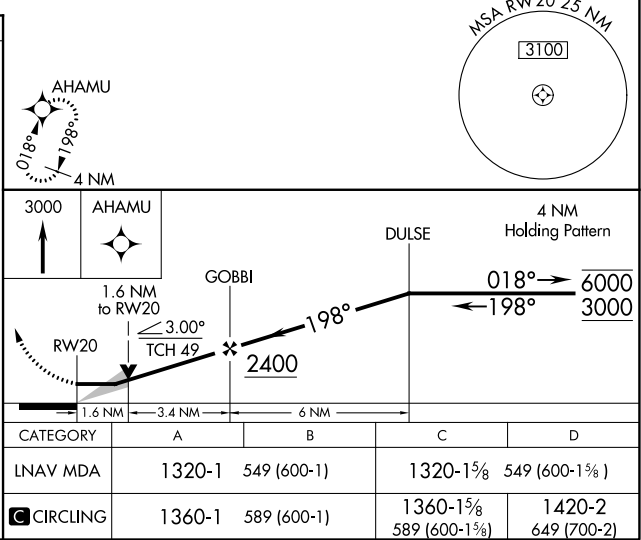

APP CRS	Rwy Idg	5602
198°	TDZE	771
	Apt Elev	771

RNAV (GPS) RWY 20

MC ALESTER RGNL (M.L.C)

RNP APCH.	MISSED APPROACH: Climb to 3000 direct AHAMU and hold.
-----------	---

ASOS 135.125	FORT WORTH CENTER 132.2 338.35	UNICOM 122.95 (CTAF)
------------------------	--	--------------------------------

SC-1, 31 DEC 2020 to 28 JAN 2021

SC-1, 31 DEC 2020 to 28 JAN 2021