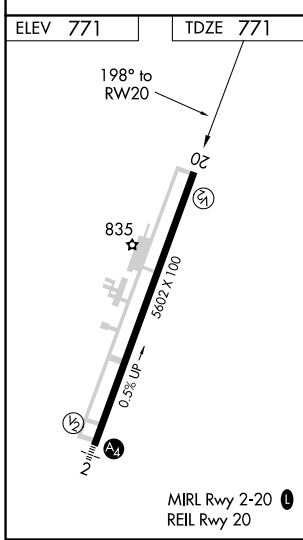

APP CRS	Rwy Idg	5602
198°	TDZE	771
	Apt Elev	771

RNAV (GPS) RWY 20

MC ALESTER RGNL (M.L.C)

RNP APCH.	MISSED APPROACH: Climb to 3000 direct AHAMU and hold.
-----------	---

ASOS 135.125	FORT WORTH CENTER 132.2 338.35	UNICOM 122.95 (CTAF)
------------------------	--	--------------------------------