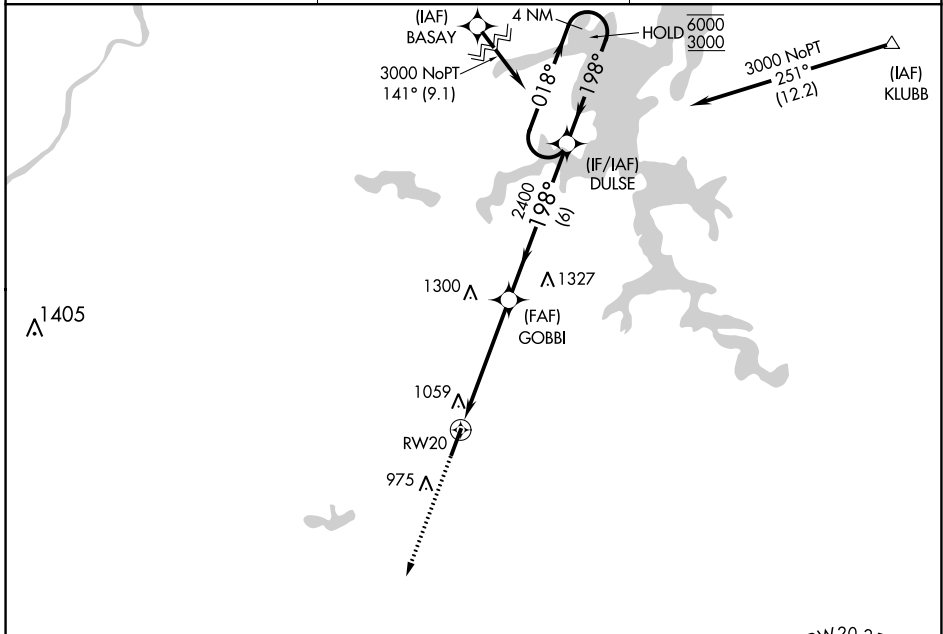

APP CRS	Rwy Idg	5602
198°	TDZE	771
	Apt Elev	771

RNAV (GPS) RWY 20

MC ALESTER RGNL (M.L.C)

RNP APCH.	MISSED APPROACH: Climb to 3000 direct AHAMU and hold.
-----------	---

ASOS 135.125	FORT WORTH CENTER 132.2 338.35	UNICOM 122.95 (CTAF)
------------------------	--	--------------------------------

SC-1, 31 DEC 2020 to 28 JAN 2021

SC-1, 31 DEC 2020 to 28 JAN 2021