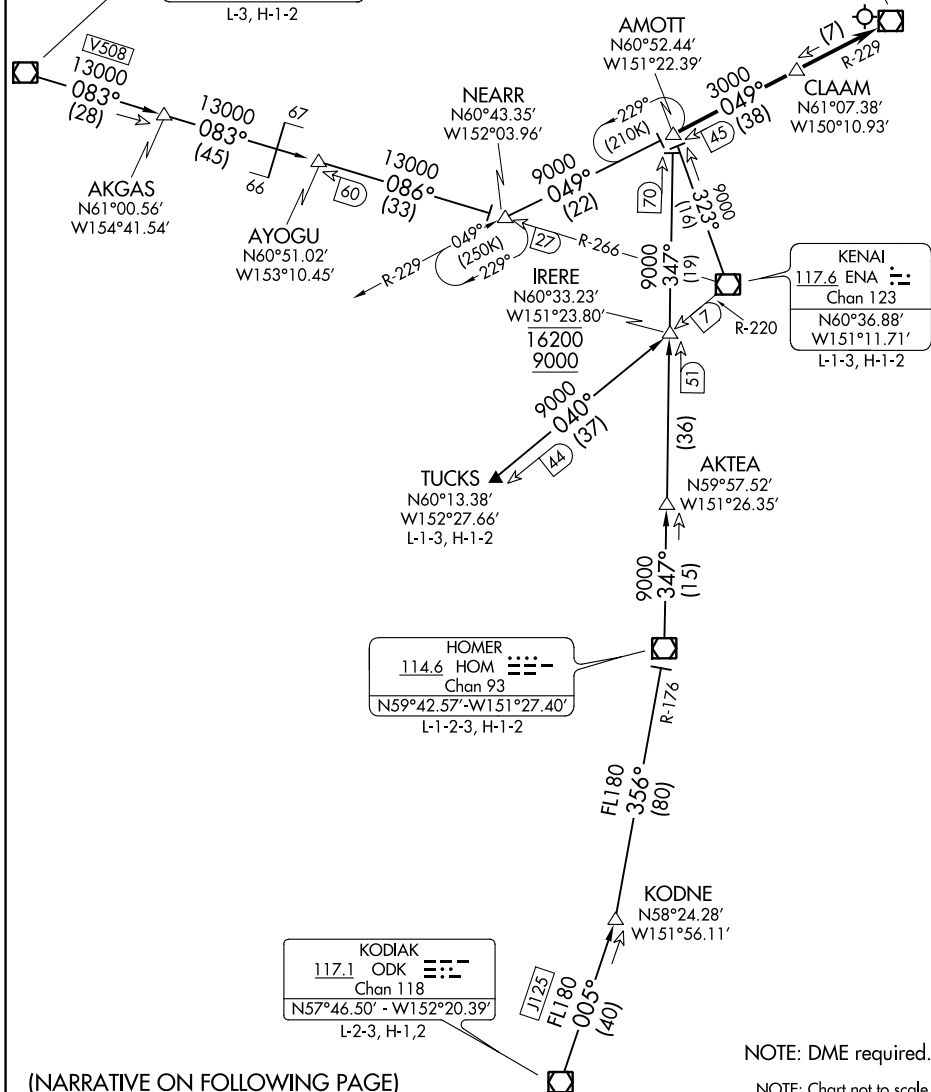

AMOTT FOUR ARRIVAL

ANCHORAGE APP CON
 126.4 270.25
 ANC/PANC D-ATIS
 135.5
 MRI/PAMR ATIS
 124.25
 PAED ATIS*
 124.3 273.5

SPARREVOHN
 117.2 SQA
 Chan 119
 N61°05.91' - W155°38.07'
 L-3, H-1-2

ANCHORAGE
 113.15 TED
 Chan 78 (Y)
 N61°10.07' - W149°57.61'
 3000

AK, 31 DEC 2020 to 25 FEB 2021

AK, 31 DEC 2020 to 25 FEB 2021

(NARRATIVE ON FOLLOWING PAGE)

NOTE: DME required.

NOTE: Chart not to scale.

AMOTT FOUR ARRIVAL