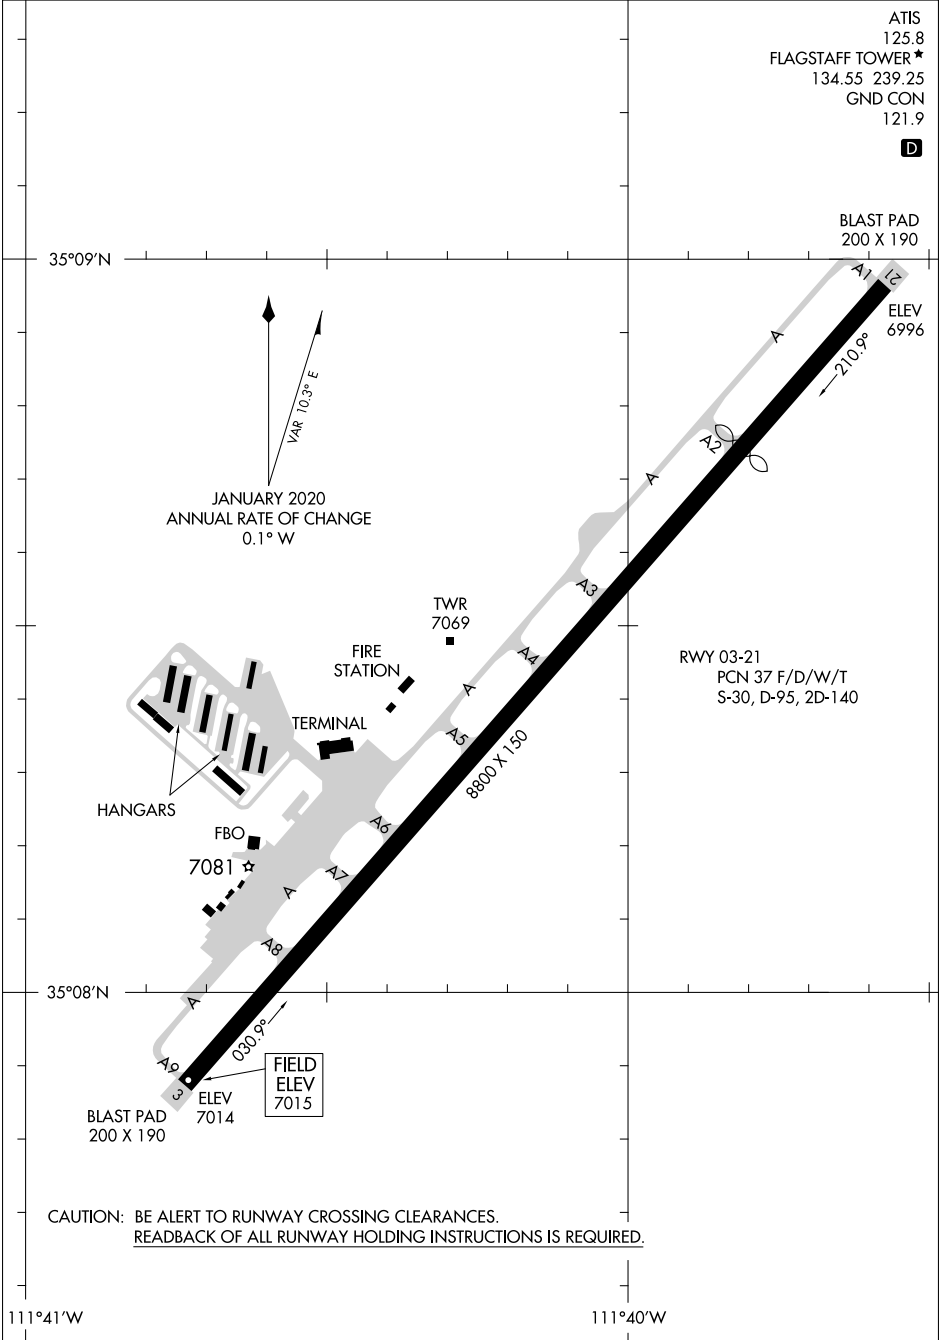

AIRPORT DIAGRAM

AL-5034 (FAA)

FLAGSTAFF PULLIAM (F'L G)
FLAGSTAFF, ARIZONA

SW-4, 31 DEC 2020 to 28 JAN 2021

SW-4, 31 DEC 2020 to 28 JAN 2021

AIRPORT DIAGRAM

FLAGSTAFF, ARIZONA
FLAGSTAFF PULLIAM (F'L G)