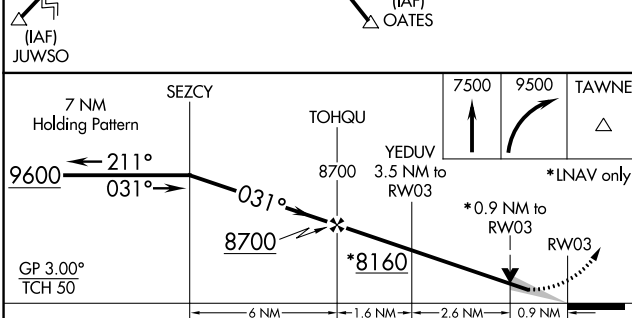

⚠ For uncompensated Baro-VNAV systems, LNAV/VNAV NA below -19°C (-2°F) or above 44°C (112°F).
⚠ DME/DME RNP-0.3 NA.

MISSED APPROACH: Climb to 7500 then climbing right turn to 9500 direct TAWNE and hold.

ATIS 125.8	PHOENIX APP CON 126.375 236.775	FLAGSTAFF TOWER ★ 134.55 (CTAF) 0 239.25	GND CON 121.9	UNICOM 122.95
----------------------	---	---	-------------------------	-------------------------

SW-4, 31 DEC 2020 to 28 JAN 2021

SW-4, 31 DEC 2020 to 28 JAN 2021

CATEGORY	A	B	C	D
LPV DA		7264-3/4	250 (300-3/4)	
LNAV/VNAV DA		7282-7/8	268 (300-7/8)	
LNAV MDA		7360-1	346 (400-1)	
C CIRCLING	7520-1 506 (600-1)	7560-1 546 (600-1)	8100-3 1086 (1100-3)	8560-3 1546 (1600-3)