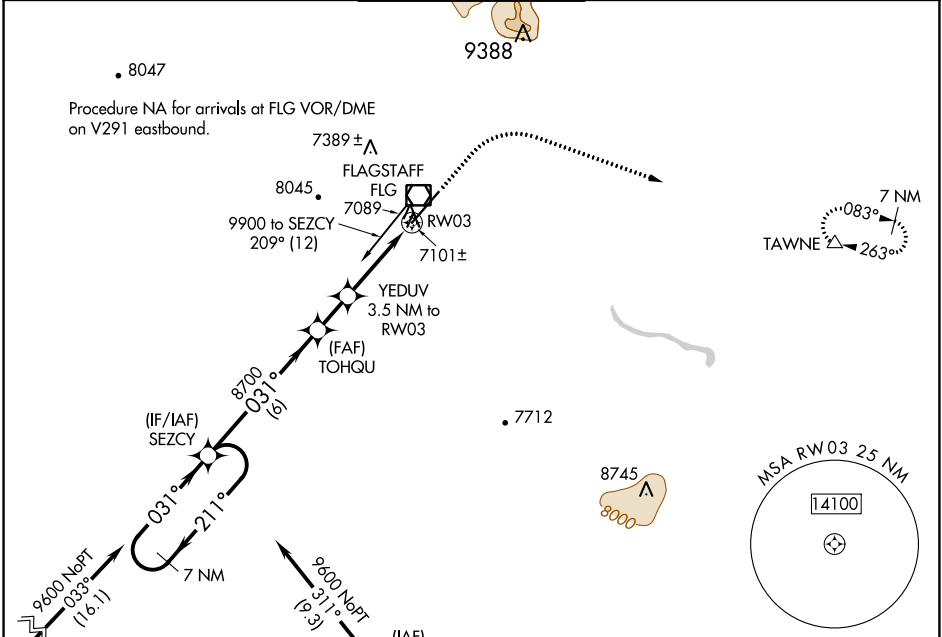

WAAS CH 45718 W03A	APP CRS 031°	Rwy Idg TDZE Apt Elev	8800 7014 7014

RNAV (GPS) RWY 3

FLAGSTAFF PULLIAM (FLG)

⚠ For uncompensated Baro-VNAV systems, LNAV/VNAV NA below -19°C (-2°F) or above 44°C (112°F).
⚠ DME/DME RNP-0.3 NA.

MISSED APPROACH: Climb to 7500 then climbing right turn to 9500 direct TAWNE and hold.

ATIS 125.8	PHOENIX APP CON 126.375 236.775	FLAGSTAFF TOWER ★ 134.55 (CTAF) 0 239.25	GND CON 121.9	UNICOM 122.95

SW-4, 31 DEC 2020 to 28 JAN 2021

SW-4, 31 DEC 2020 to 28 JAN 2021