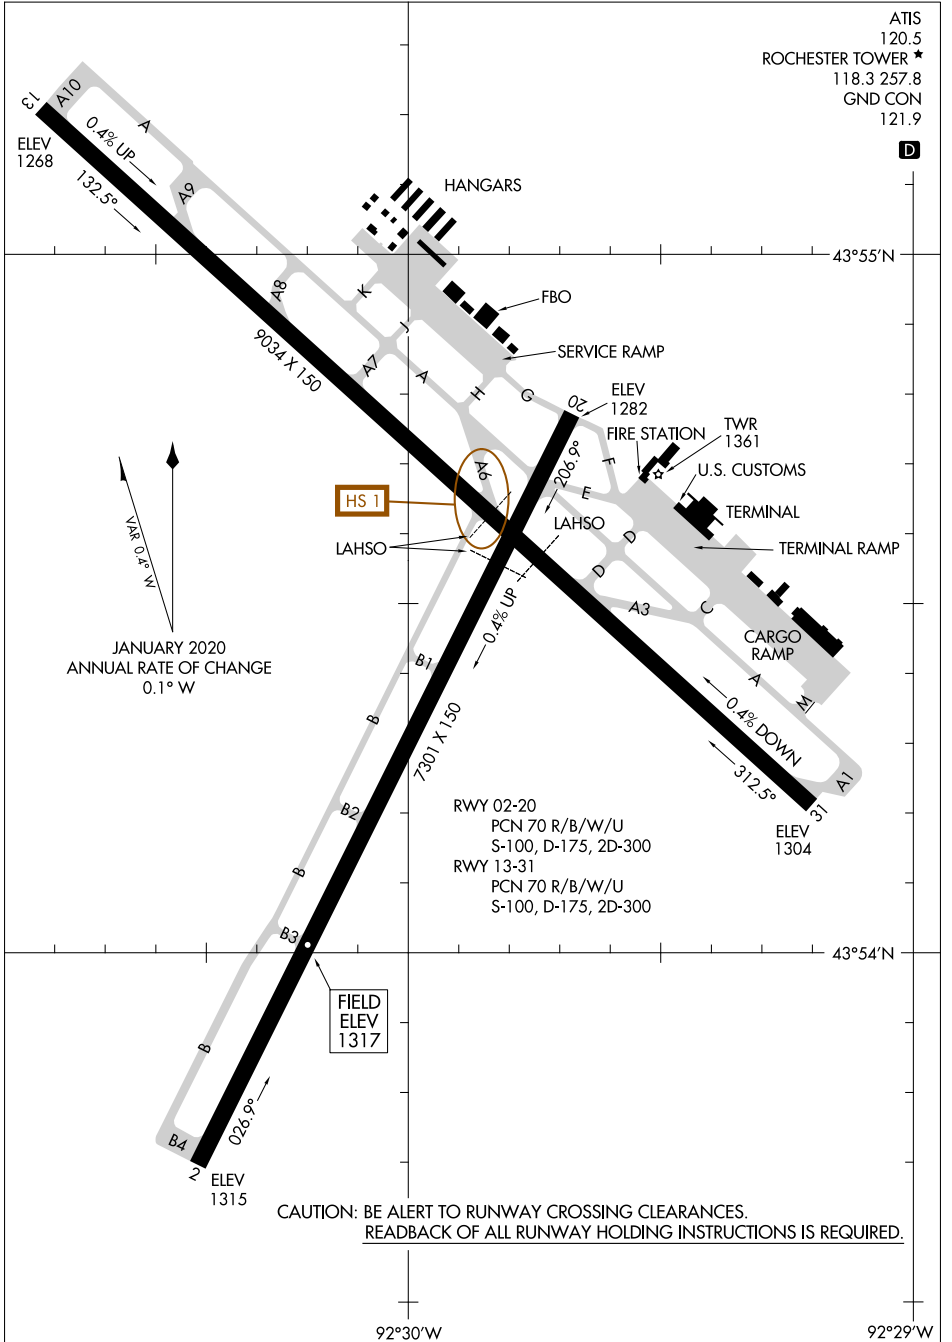

AIRPORT DIAGRAM

AL-5041 (FAA)

ROCHESTER INTL (RST)
ROCHESTER, MINNESOTA

NC-1, 31 DEC 2020 to 28 JAN 2021

NC-1, 31 DEC 2020 to 28 JAN 2021

AIRPORT DIAGRAM

ROCHESTER, MINNESOTA
ROCHESTER INTL (RST)