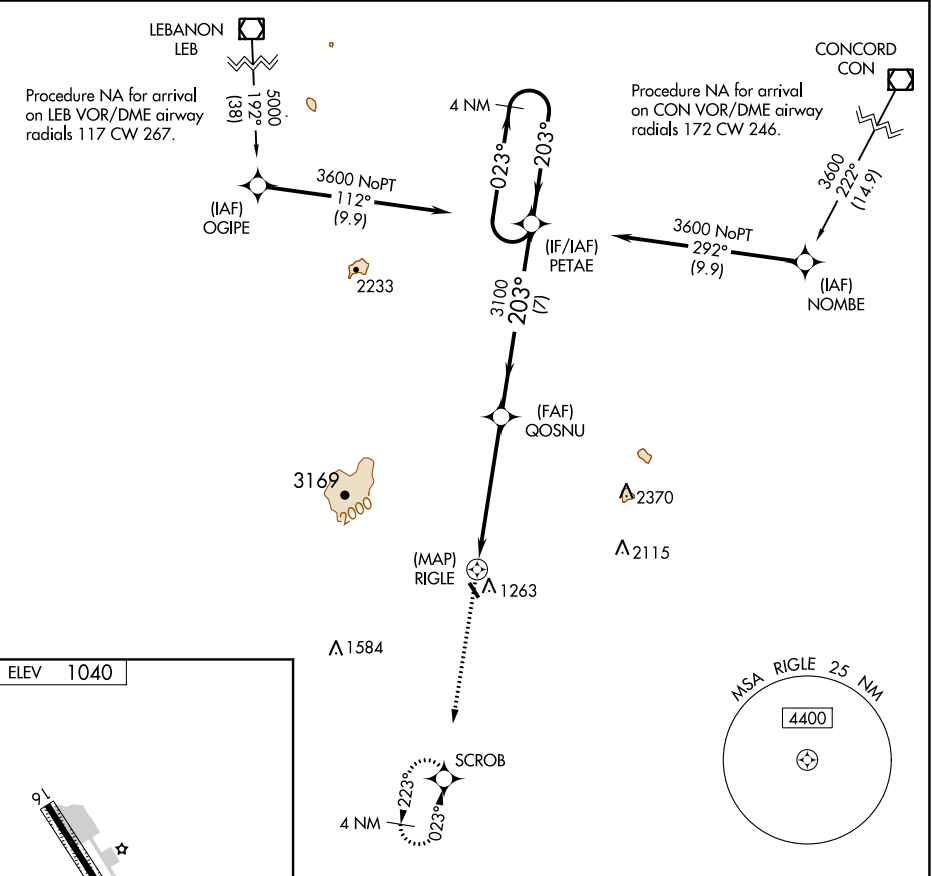

APP CRS	Rwy Idg	N/A
203°	TDZE	N/A
	Apt Elev	1040

RNAV (GPS)-C

JAFFREY AIRPORT-SILVER RANCH (A/FN)

▼ DME/DME RNP-0.3 NA.	MISSED APPROACH: Climb to 3000 direct SCROB and hold.
▲ NA Procedure NA at night.	

ASOS 135.875	BOSTON CENTER 123.75 338.2	UNICOM 122.8 (CTAF)
------------------------	--------------------------------------	-------------------------------

3000	SCROB	4 NM Holding Pattern		
RIGLE	QOSNU	PETAE		
5.5 NM	7 NM	3600		
CATEGORY	A	B	C	D
CIRCLING	1700-1	660 (700-1)	NA	

NE-1, 31 DEC 2020 to 28 JAN 2021

NE-1, 31 DEC 2020 to 28 JAN 2021