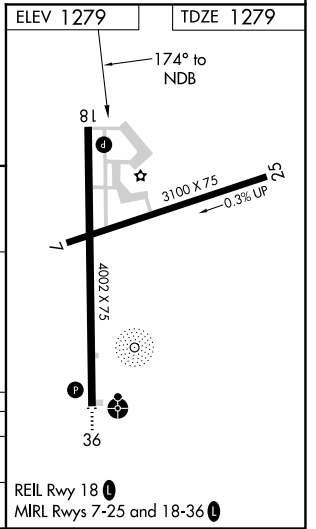

NDB COQ 335	APP CRS 174°	Rwy ldg 4002
		TDZE 1279
		Apt Elev 1279

NDB RWY 18

CLOQUET CARLTON COUNTY (COQ)

<p>NA Rwy 18 helicopter visibility reduction below 3/4 SM NA. Circling Rwy 7, 25 NA at night.</p>		<p>MISSED APPROACH: Climb to 2700 then climbing right turn to 3100 direct COQ NDB and hold.</p>	
AWOS-3 118.525	DULUTH APP CON 125.45 233.7	CLNC DEL 122.15	UNICOM 122.8 (CTAF) 0

CATEGORY	A	B	C	D
S-18	1960-1	681 (700-1)	1960-2 681 (700-2)	NA
CIRCLING	1960-1	681 (700-1)	1960-2 681 (700-2)	NA

NC-1, 31 DEC 2020 to 28 JAN 2021

NC-1, 31 DEC 2020 to 28 JAN 2021