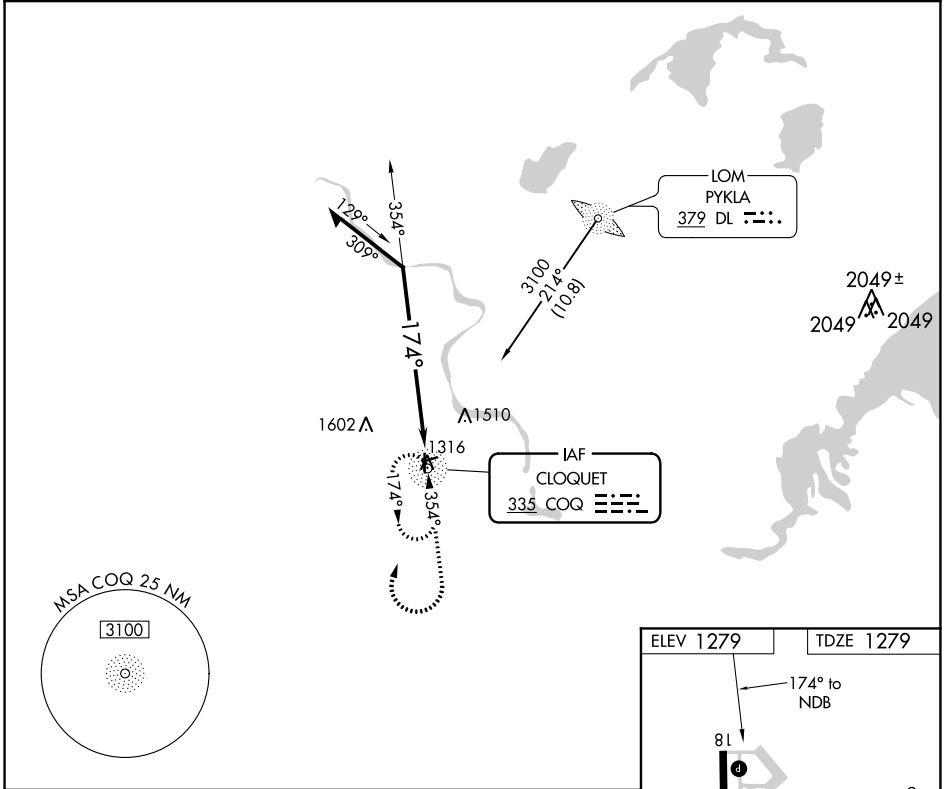

NDB COQ 335	APP CRS 174°	Rwy ldg 4002
		TDZE 1279
		Apt Elev 1279

NDB RWY 18

CLOQUET CARLTON COUNTY (COQ)

<p>NA Rwy 18 helicopter visibility reduction below 3/4 SM NA. Circling Rwy 7, 25 NA at night.</p>		<p>MISSED APPROACH: Climb to 2700 then climbing right turn to 3100 direct COQ NDB and hold.</p>	
AWOS-3 118.525	DULUTH APP CON 125.45 233.7	CLNC DEL 122.15	UNICOM 122.8 (CTAF) 0

CATEGORY	A	B	C	D
S-18	1960-1	681 (700-1)	1960-2 681 (700-2)	NA
CIRCLING	1960-1	681 (700-1)	1960-2 681 (700-2)	NA

NC-1, 31 DEC 2020 to 28 JAN 2021

NC-1, 31 DEC 2020 to 28 JAN 2021