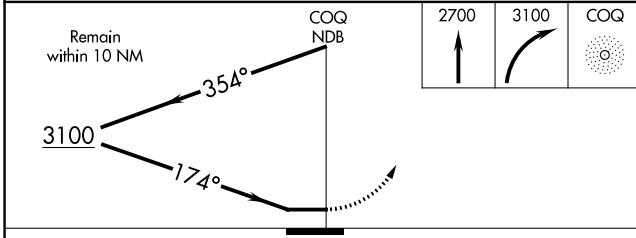

NDB COQ 335	APP CRS 174°	Rwy ldg 4002
		TDZE 1279
		Apt Elev 1279

NDB RWY 18

CLOQUET CARLTON COUNTY (COQ)

<p>NA Rwy 18 helicopter visibility reduction below 3/4 SM NA. Circling Rwy 7, 25 NA at night.</p>		<p>MISSED APPROACH: Climb to 2700 then climbing right turn to 3100 direct COQ NDB and hold.</p>	
AWOS-3 118.525	DULUTH APP CON 125.45 233.7	CLNC DEL 122.15	UNICOM 122.8 (CTAF) 0

CATEGORY	A	B	C	D
S-18	1960-1	681 (700-1)	1960-2 681 (700-2)	NA
CIRCLING	1960-1	681 (700-1)	1960-2 681 (700-2)	NA

NC-1, 31 DEC 2020 to 28 JAN 2021

NC-1, 31 DEC 2020 to 28 JAN 2021