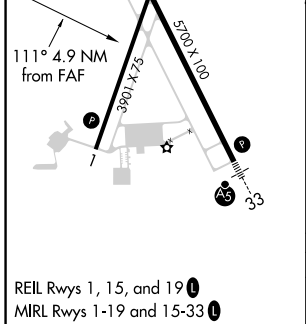

VORTAC TOP 117.8 Chan 125	APP CRS 111°	Rwy Idg TDZE Apt Elev	N/A N/A 833
---	------------------------	-----------------------------	--

VOR/DME-A
LAWRENCE MUNI (LWC)

⚠ When local altimeter setting not received, use Philip Billard Muni altimeter setting and increase all MDA 60 feet and Cat C visibility ¼ mile.

MISSED APPROACH: Climbing left turn to 2900 via TOP R-111 to DERRI/12 DME and hold.

ASOS 121.225	KANSAS CITY CENTER 123.8 343.7	CLNC DEL 121.825	UNICOM 123.0 (CTAF) 0
------------------------	--	----------------------------	---------------------------------