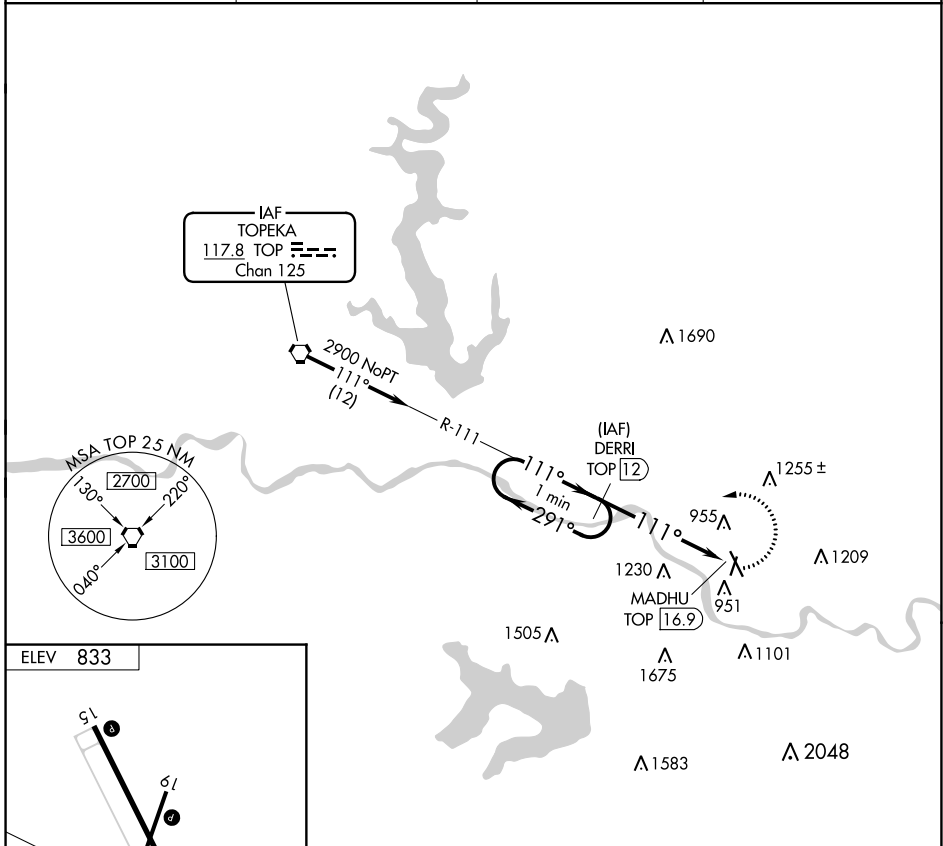

VORTAC TOP 117.8 Chan 125	APP CRS 111°	Rwy Idg TDZE Apt Elev	N/A N/A 833
---	------------------------	-----------------------------	--

VOR/DME-A
LAWRENCE MUNI (LWC)

⚠ When local altimeter setting not received, use Philip Billard Muni altimeter setting and increase all MDA 60 feet and Cat C visibility ¼ mile.

MISSED APPROACH: Climbing left turn to 2900 via TOP R-111 to DERRI/12 DME and hold.

ASOS 121.225	KANSAS CITY CENTER 123.8 343.7	CLNC DEL 121.825	UNICOM 123.0 (CTAF) 0
------------------------	--	----------------------------	---------------------------------

CATEGORY	A	B	C	D
CIRCLING	1480-1	647 (700-1)	1480-1¾ 647 (700-1¾)	NA

NC-2, 31 DEC 2020 to 28 JAN 2021

NC-2, 31 DEC 2020 to 28 JAN 2021