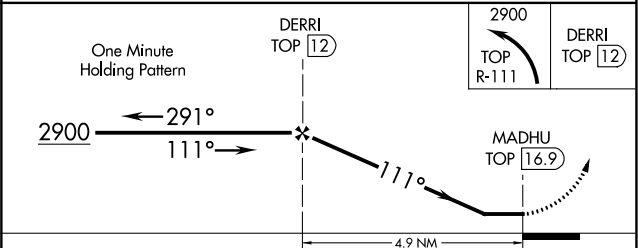

VORTAC TOP 117.8 Chan 125	APP CRS 111°	Rwy Idg TDZE Apt Elev	N/A N/A 833
---	------------------------	-----------------------------	--

VOR/DME-A
LAWRENCE MUNI (LWC)

⚠ When local altimeter setting not received, use Philip Billard Muni altimeter setting and increase all MDA 60 feet and Cat C visibility ¼ mile.

MISSED APPROACH: Climbing left turn to 2900 via TOP R-111 to DERRI/12 DME and hold.

ASOS 121.225	KANSAS CITY CENTER 123.8 343.7	CLNC DEL 121.825	UNICOM 123.0 (CTAF) 0
------------------------	--	----------------------------	---------------------------------