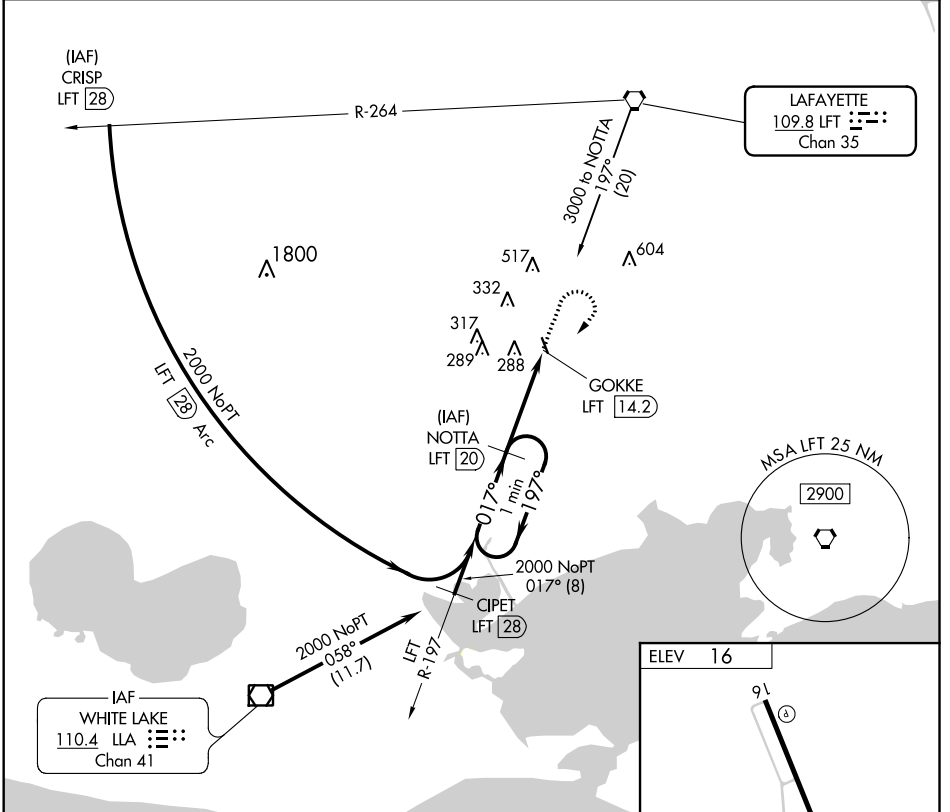

VORTAC LFT 109.8 Chan 35	APP CRS 017°	Rwy Idg TDZE Apt Elev N/A N/A 16
--	------------------------	--

VOR/DME-B

ABBEVILLE CHRIS CRUSTA MEMORIAL (1YA)

▽ ▲ NA	When local altimeter setting not received, use New Iberia altimeter setting and increase all MDA 40 feet.	MISSED APPROACH: Climb to 1000, then climbing right turn to 2000 via LFT R-197 to NOTTA/LFT 20 DME and hold.
-------------------------	---	--

AWOS-3 118.875	LAFAYETTE APP CON * 121.1 268.7	GCO 135.075	UNICOM 122.8 (CTAF) 0
--------------------------	---	-----------------------	--

CATEGORY	A	B	C	D
C CIRCLING	600-1	584 (600-1)	700-2 684 (700-2)	NA

VOR/DME-B

SC-4, 31 DEC 2020 to 28 JAN 2021

SC-4, 31 DEC 2020 to 28 JAN 2021