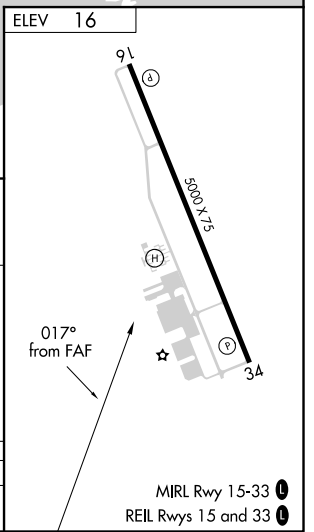

VORTAC LFT 109.8 Chan 35	APP CRS 017°	Rwy Idg TDZE Apt Elev N/A N/A 16

VOR/DME-B

ABBEVILLE CHRIS CRUSTA MEMORIAL (1YA)

▽ ▲ NA	When local altimeter setting not received, use New Iberia altimeter setting and increase all MDA 40 feet.	MISSED APPROACH: Climb to 1000, then climbing right turn to 2000 via LFT R-197 to NOTTA/LFT 20 DME and hold.

AWOS-3 118.875	LAFAYETTE APP CON * 121.1 268.7	GCO 135.075	UNICOM 122.8 (CTAF) 0

CATEGORY	A	B	C	D
C CIRCLING	600-1	584 (600-1)	700-2 684 (700-2)	NA

VOR/DME-B

SC-4, 31 DEC 2020 to 28 JAN 2021

SC-4, 31 DEC 2020 to 28 JAN 2021