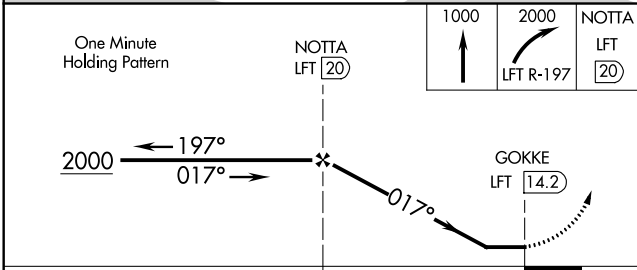

VORTAC LFT 109.8 Chan 35	APP CRS 017°	Rwy Idg TDZE Apt Elev N/A N/A 16

VOR/DME-B

ABBEVILLE CHRIS CRUSTA MEMORIAL (1YA)

▽ ▲ NA	When local altimeter setting not received, use New Iberia altimeter setting and increase all MDA 40 feet.	MISSED APPROACH: Climb to 1000, then climbing right turn to 2000 via LFT R-197 to NOTTA/LFT 20 DME and hold.

AWOS-3 118.875	LAFAYETTE APP CON * 121.1 268.7	GCO 135.075	UNICOM 122.8 (CTAF) 0

CATEGORY	A	B	C	D
C CIRCLING	600-1	584 (600-1)	700-2 684 (700-2)	NA

VOR/DME-B

SC-4, 31 DEC 2020 to 28 JAN 2021

SC-4, 31 DEC 2020 to 28 JAN 2021