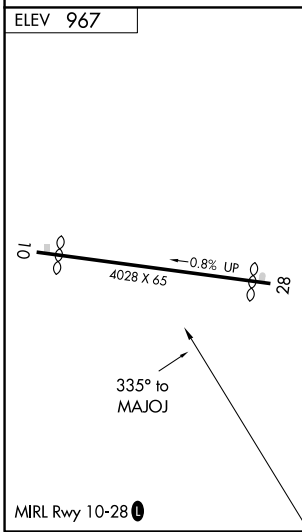

APP CRS 335°	Rwy Idg TDZE Apt Elev	N/A N/A 967
------------------------	-----------------------------	--

RNAV (GPS)-A

WILLARD (8G1)

RNP APCH.		MISSED APPROACH: Climbing right turn to 3000 direct MFD VORTAC and hold.
Procedure NA at night. Use Marion altimeter setting.		
MNN ASOS 119.975	CLEVELAND APP CON * 124.2 360.65	CTAF 122.9

CATEGORY	A	B	C	D
CIRCLING	1560-1 593 (600-1)	1700-1 733 (800-1)	1700-2 733 (800-2)	NA

EC-2, 31 DEC 2020 to 28 JAN 2021

EC-2, 31 DEC 2020 to 28 JAN 2021