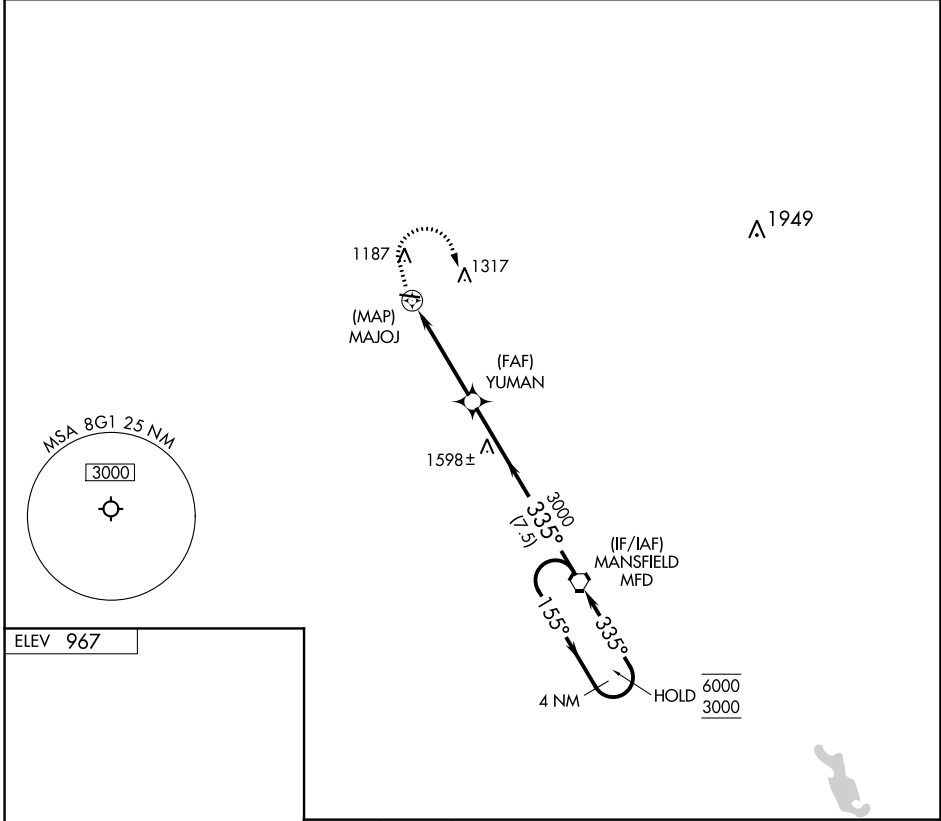

APP CRS 335°	Rwy Idg TDZE Apt Elev	N/A N/A 967
------------------------	-----------------------------	--

RNAV (GPS)-A

WILLARD (8G1)

RNP APCH.		MISSED APPROACH: Climbing right turn to 3000 direct MFD VORTAC and hold.
Procedure NA at night. Use Marion altimeter setting.		
MNN ASOS 119.975	CLEVELAND APP CON * 124.2 360.65	CTAF 122.9

CATEGORY	A	B	C	D
CIRCLING	1560-1 593 (600-1)	1700-1 733 (800-1)	1700-2 733 (800-2)	NA

EC-2, 31 DEC 2020 to 28 JAN 2021

EC-2, 31 DEC 2020 to 28 JAN 2021