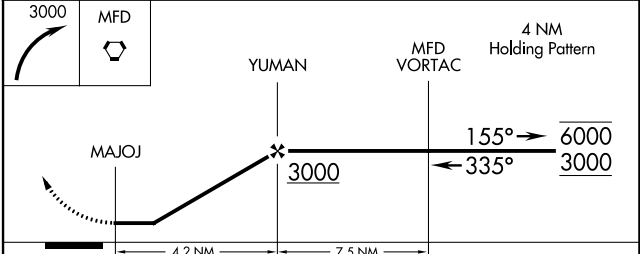

APP CRS 335°	Rwy Idg TDZE Apt Elev	N/A N/A 967
------------------------	-----------------------------	--

RNAV (GPS)-A

WILLARD (8G1)

RNP APCH.		MISSED APPROACH: Climbing right turn to 3000 direct MFD VORTAC and hold.
Procedure NA at night. Use Marion altimeter setting.		
MNN ASOS 119.975	CLEVELAND APP CON * 124.2 360.65	CTAF 122.9

CATEGORY	A	B	C	D
CIRCLING	1560-1 593 (600-1)	1700-1 733 (800-1)	1700-2 733 (800-2)	NA

EC-2, 31 DEC 2020 to 28 JAN 2021

EC-2, 31 DEC 2020 to 28 JAN 2021