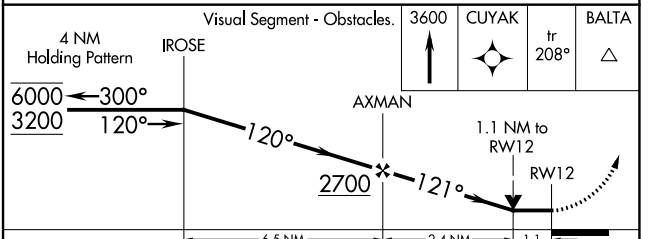

WAAS CH 58124 W12A	APP CRS 121°	Rwy Idg TDZE Apt Elev	3600 1542 1549
--	------------------------	-----------------------------	---

RNAV (GPS) RWY 12

RUGBY MUNI (RUG)

RNP APCH. ▼		MISSED APPROACH: Climb to 3600 direct CUYAK and on track 208° to BALTA and hold.	
AWOS-3 118.475	MINNEAPOLIS CENTER 127.6 279.6	UNICOM 122.8 (CTAF)	

NC-1, 31 DEC 2020 to 28 JAN 2021

NC-1, 31 DEC 2020 to 28 JAN 2021

ELEV 1549	TDZE 1542
-----------	-----------

CATEGORY	A	B	C	D
LP MDA	1900-1 358 (400-1)			NA
LNAV MDA	1920-1 378 (400-1)			NA
CIRCLING	2080-1 531 (600-1)	2160-1 611 (700-1)	2160-1¾ 611 (700-1¾)	NA