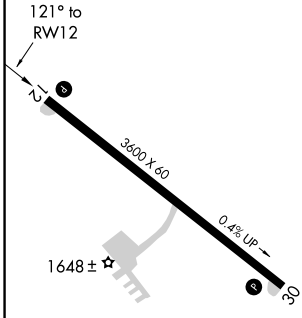

WAAS CH 58124 W12A	APP CRS 121°	Rwy Idg TDZE Apt Elev	3600 1542 1549
--	------------------------	-----------------------------	---

RNAV (GPS) RWY 12

RUGBY MUNI (RUG)

RNP APCH. ▼		MISSED APPROACH: Climb to 3600 direct CUYAK and on track 208° to BALTA and hold.	
AWOS-3 118.475	MINNEAPOLIS CENTER 127.6 279.6	UNICOM 122.8 (CTAF)	

NC-1, 31 DEC 2020 to 28 JAN 2021

NC-1, 31 DEC 2020 to 28 JAN 2021

ELEV 1549	TDZE 1542
-----------	-----------

CATEGORY	A	B	C	D
LP MDA	1900-1 358 (400-1)			NA
LNAV MDA	1920-1 378 (400-1)			NA
CIRCLING	2080-1 531 (600-1)	2160-1 611 (700-1)	2160-1¾ 611 (700-1¾)	NA