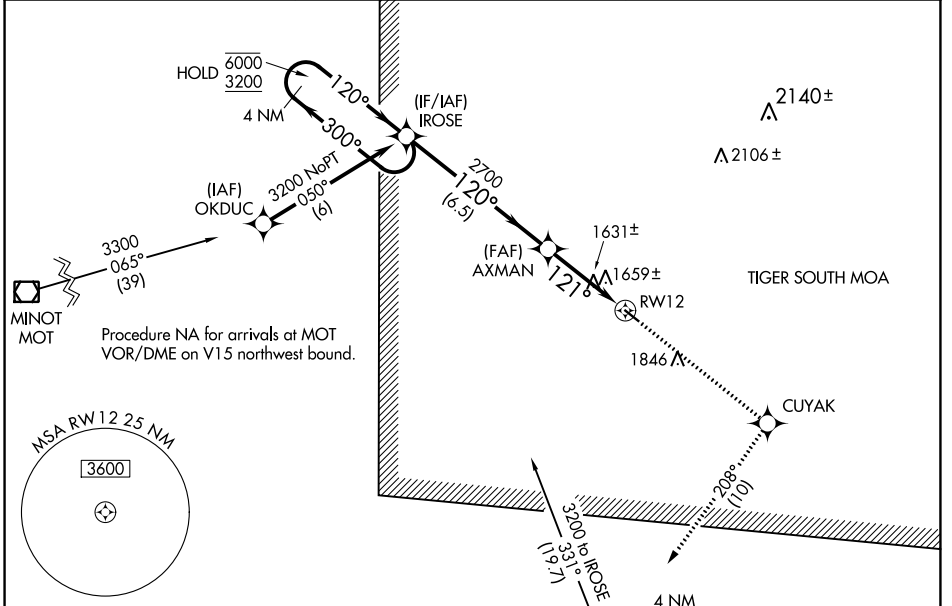

WAAS CH 58124 W12A	APP CRS 121°	Rwy Idg TDZE Apt Elev	3600 1542 1549
--	------------------------	-----------------------------	---

RNAV (GPS) RWY 12

RUGBY MUNI (RUG)

RNP APCH. ▼		MISSED APPROACH: Climb to 3600 direct CUYAK and on track 208° to BALTA and hold.	
AWOS-3 118.475	MINNEAPOLIS CENTER 127.6 279.6	UNICOM 122.8 (CTAF)	

NC-1, 31 DEC 2020 to 28 JAN 2021

NC-1, 31 DEC 2020 to 28 JAN 2021

ELEV 1549	TDZE 1542
-----------	-----------

CATEGORY	A	B	C	D
LP MDA	1900-1 358 (400-1)			NA
LNAV MDA	1920-1 378 (400-1)			NA
CIRCLING	2080-1 531 (600-1)	2160-1 611 (700-1)	2160-1¾ 611 (700-1¾)	NA