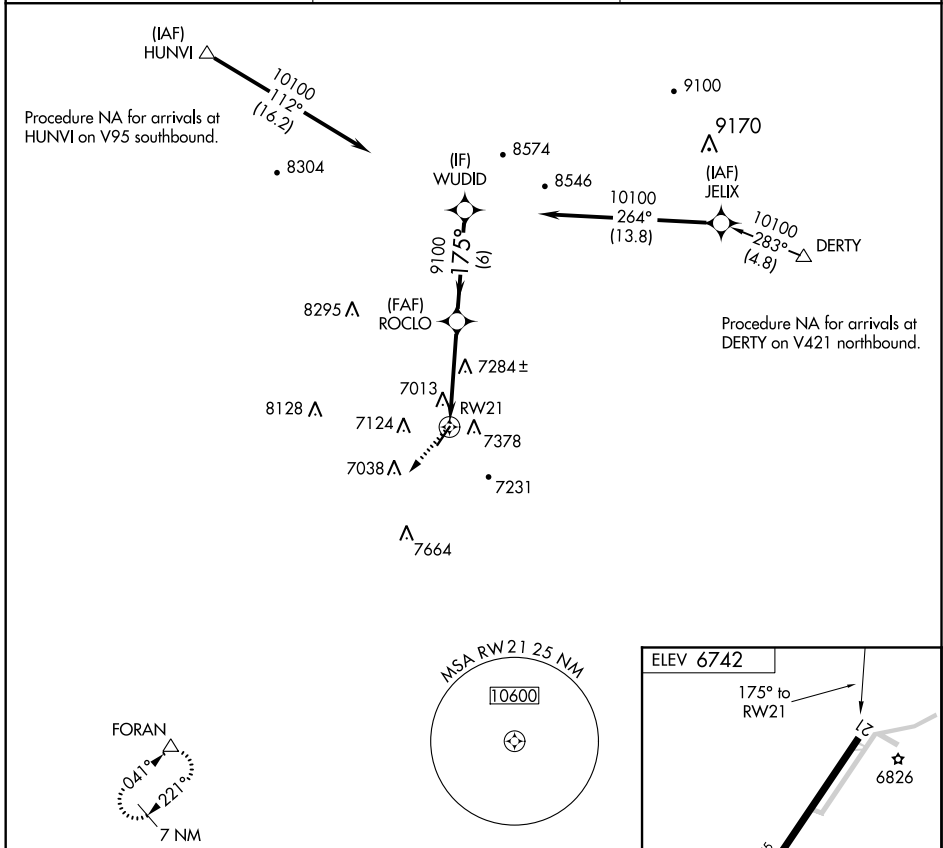

APP CRS 175°	Rwy Idg TDZE Apt Elev	N/A N/A 6742
------------------------	-----------------------------	---

RNAV (GPS)-B

WINDOW ROCK (R,Q,E)

RNP APCH.	MISSED APPROACH: Climbing right turn to 9600 direct FORAN and hold.
Circling Rwy 21 NA at night.	

ASOS 118.325	ALBUQUERQUE CENTER 124.325 288.25	UNICOM 122.8 (CTAF)
------------------------	---	-------------------------------

CATEGORY	A	B	C	D
CIRCLING	7740-1¼ 998 (1000-1¼)	7740-1½ 998 (1000-1½)	7780-3 1038 (1100-3)	8080-3 1338 (1400-3)

SW-4, 31 DEC 2020 to 28 JAN 2021

SW-4, 31 DEC 2020 to 28 JAN 2021