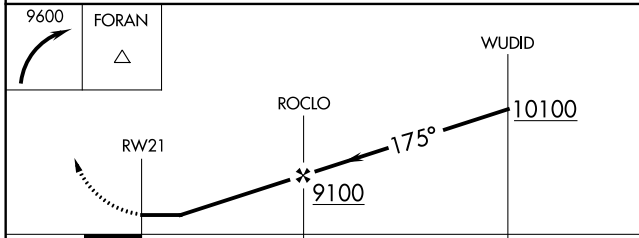

APP CRS 175°	Rwy Idg TDZE Apt Elev	N/A N/A 6742
------------------------	-----------------------------	---

RNAV (GPS)-B

WINDOW ROCK (R,Q,E)

RNP APCH.	MISSED APPROACH: Climbing right turn to 9600 direct FORAN and hold.
Circling Rwy 21 NA at night.	

ASOS 118.325	ALBUQUERQUE CENTER 124.325 288.25	UNICOM 122.8 (CTAF)
------------------------	---	-------------------------------

CATEGORY	A	B	C	D
CIRCLING	7740-1¼ 998 (1000-1¼)	7740-1½ 998 (1000-1½)	7780-3 1038 (1100-3)	8080-3 1338 (1400-3)