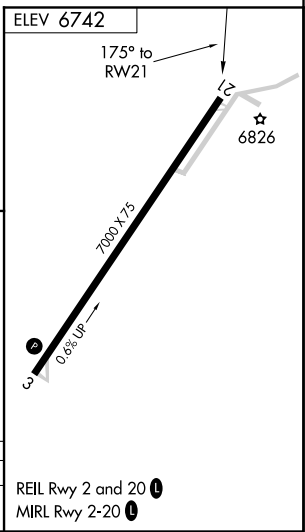

APP CRS 175°	Rwy Idg TDZE Apt Elev	N/A N/A 6742
------------------------	-----------------------------	---

RNAV (GPS)-B

WINDOW ROCK (R,Q,E)

RNP APCH.	MISSED APPROACH: Climbing right turn to 9600 direct FORAN and hold.
Circling Rwy 21 NA at night.	

ASOS 118.325	ALBUQUERQUE CENTER 124.325 288.25	UNICOM 122.8 (CTAF)
------------------------	---	-------------------------------

CATEGORY	A	B	C	D
CIRCLING	7740-1¼ 998 (1000-1¼)	7740-1½ 998 (1000-1½)	7780-3 1038 (1100-3)	8080-3 1338 (1400-3)