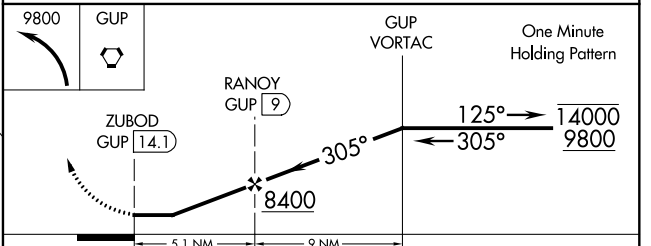

VORTAC GUP 115.1 Chan 98	APP CRS 305°	Rwy ldg TDZE Apt Elev 6742	N/A N/A 6742
--	------------------------	---	---

VOR-A

WINDOW ROCK (R,Q,E)

DME required.

▽
▲ Circling Rwy 21 NA at night.

MISSED APPROACH: Climbing left turn to 9800 direct GUP VORTAC and hold.

ASOS 118.325	ALBUQUERQUE CENTER 124.325 288.25	UNICOM 122.8 (CTAF) 0
------------------------	---	---------------------------------

CATEGORY	A	B	C	D
C CIRCLING	7740-1¼ 998 (1000-1¼)	7740-1½ 998 (1000-1½)	7780-3 1038 (1100-1)	8080-3 1338 (1400-1)