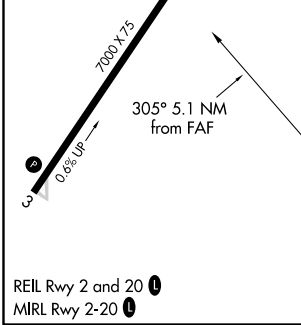

VORTAC GUP 115.1 Chan 98	APP CRS 305°	Rwy ldg TDZE Apt Elev 6742	N/A N/A 6742
--	------------------------	---	---

VOR-A

WINDOW ROCK (R,Q,E)

DME required.

▽
▲ Circling Rwy 21 NA at night.

MISSED APPROACH: Climbing left turn to 9800 direct GUP VORTAC and hold.

ASOS 118.325	ALBUQUERQUE CENTER 124.325 288.25	UNICOM 122.8 (CTAF) 0
------------------------	---	---------------------------------

CATEGORY	A	B	C	D
C CIRCLING	7740-1¼ 998 (1000-1¼)	7740-1½ 998 (1000-1½)	7780-3 1038 (1100-1)	8080-3 1338 (1400-1)