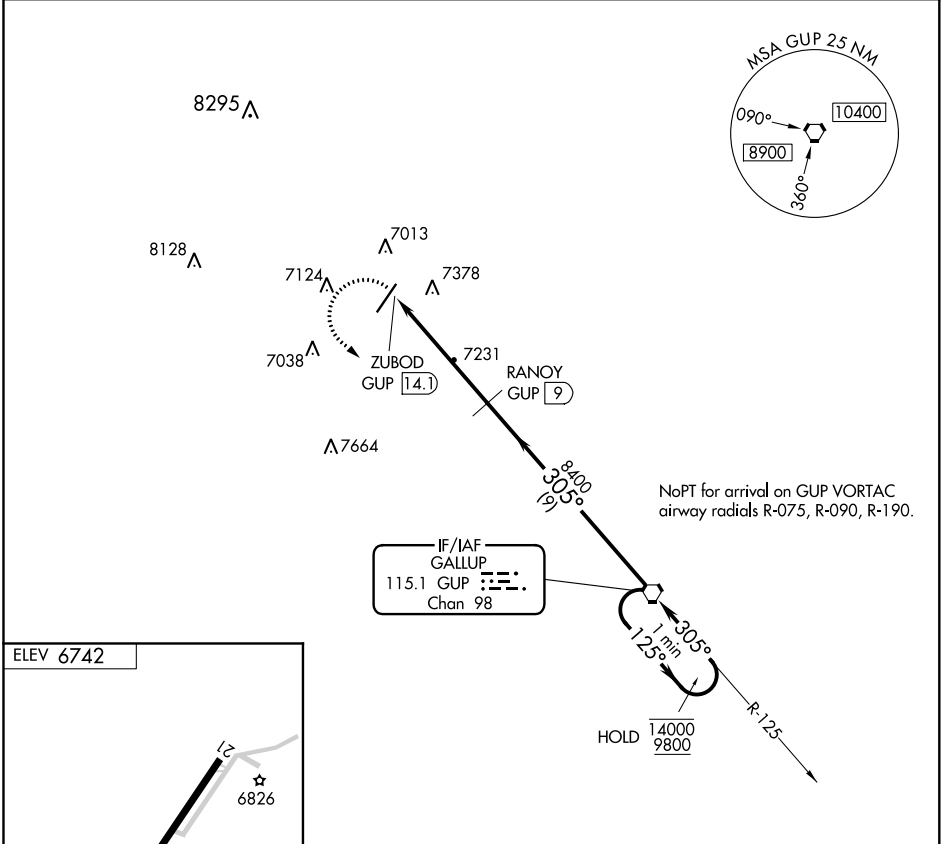

VORTAC GUP 115.1 Chan 98	APP CRS 305°	Rwy ldg TDZE Apt Elev 6742	N/A N/A 6742
--	------------------------	---	---

VOR-A

WINDOW ROCK (R,Q,E)

DME required.

▽
▲ Circling Rwy 21 NA at night.

MISSED APPROACH: Climbing left turn to 9800 direct GUP VORTAC and hold.

ASOS 118.325	ALBUQUERQUE CENTER 124.325 288.25	UNICOM 122.8 (CTAF) 0
------------------------	---	---------------------------------

CATEGORY	A	B	C	D
C CIRCLING	7740-1¼ 998 (1000-1¼)	7740-1½ 998 (1000-1½)	7780-3 1038 (1100-1)	8080-3 1338 (1400-1)

SW-4, 31 DEC 2020 to 28 JAN 2021

SW-4, 31 DEC 2020 to 28 JAN 2021