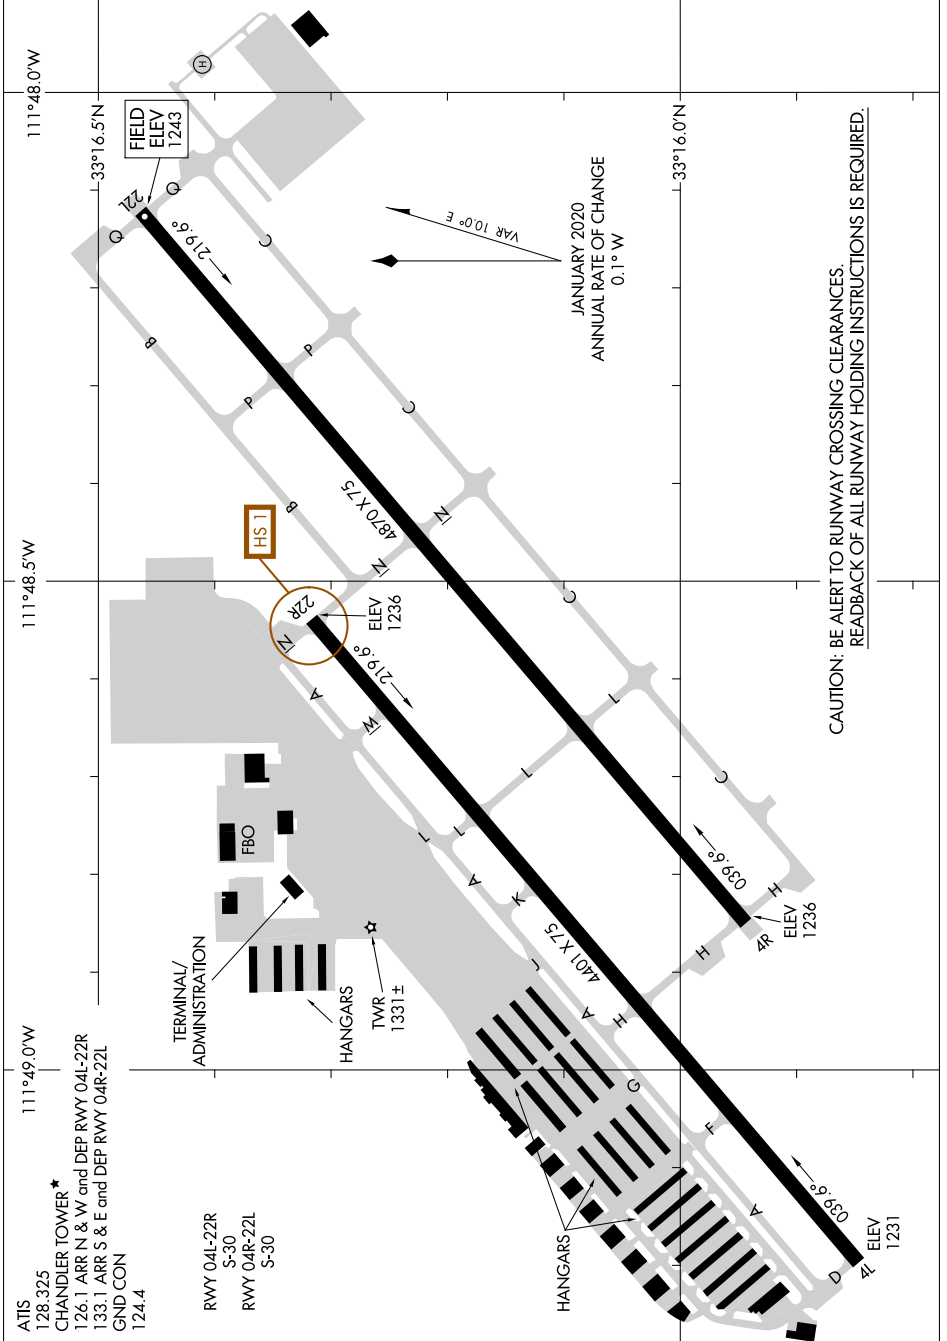

AIRPORT DIAGRAM

AL-6494 (FAA)

CHANDLER MUNI (CHD)
CHANDLER, ARIZONA

SW-4, 31 DEC 2020 to 28 JAN 2021

CAUTION: BE ALERT TO RUNWAY CROSSING CLEARANCES.
REBACK OF ALL RUNWAY HOLDING INSTRUCTIONS IS REQUIRED.

SW-4, 31 DEC 2020 to 28 JAN 2021

AIRPORT DIAGRAM

CHANDLER, ARIZONA
CHANDLER MUNI (CHD)